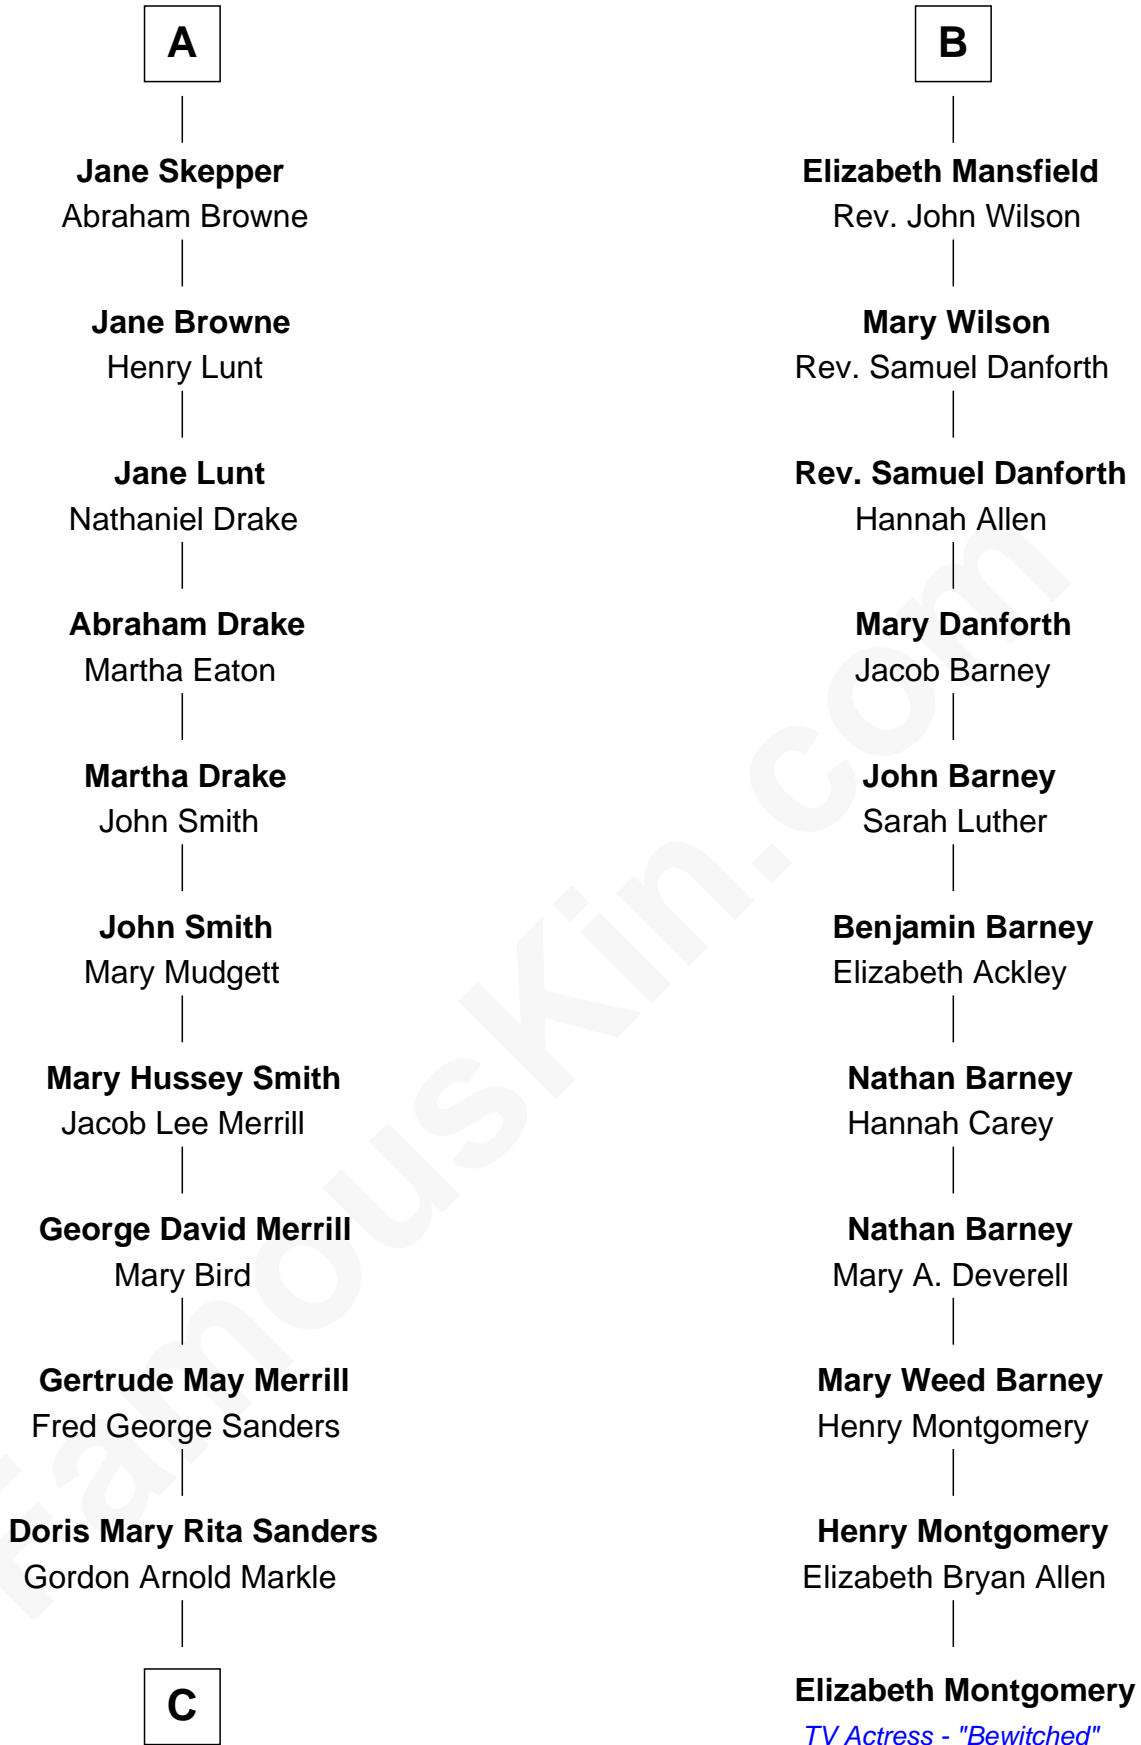

FamousKin.com

Relationship Chart of

Meghan Markle

Duchess of Sussex, TV Actress

17th cousin 1 time removed of

Elizabeth Montgomery
TV Actress - "Bewitched"

C

Thomas Wayne Markle

Doria Loyce Ragland

Meghan Markle

Duchess of Sussex, TV Actress

FamousKin.com