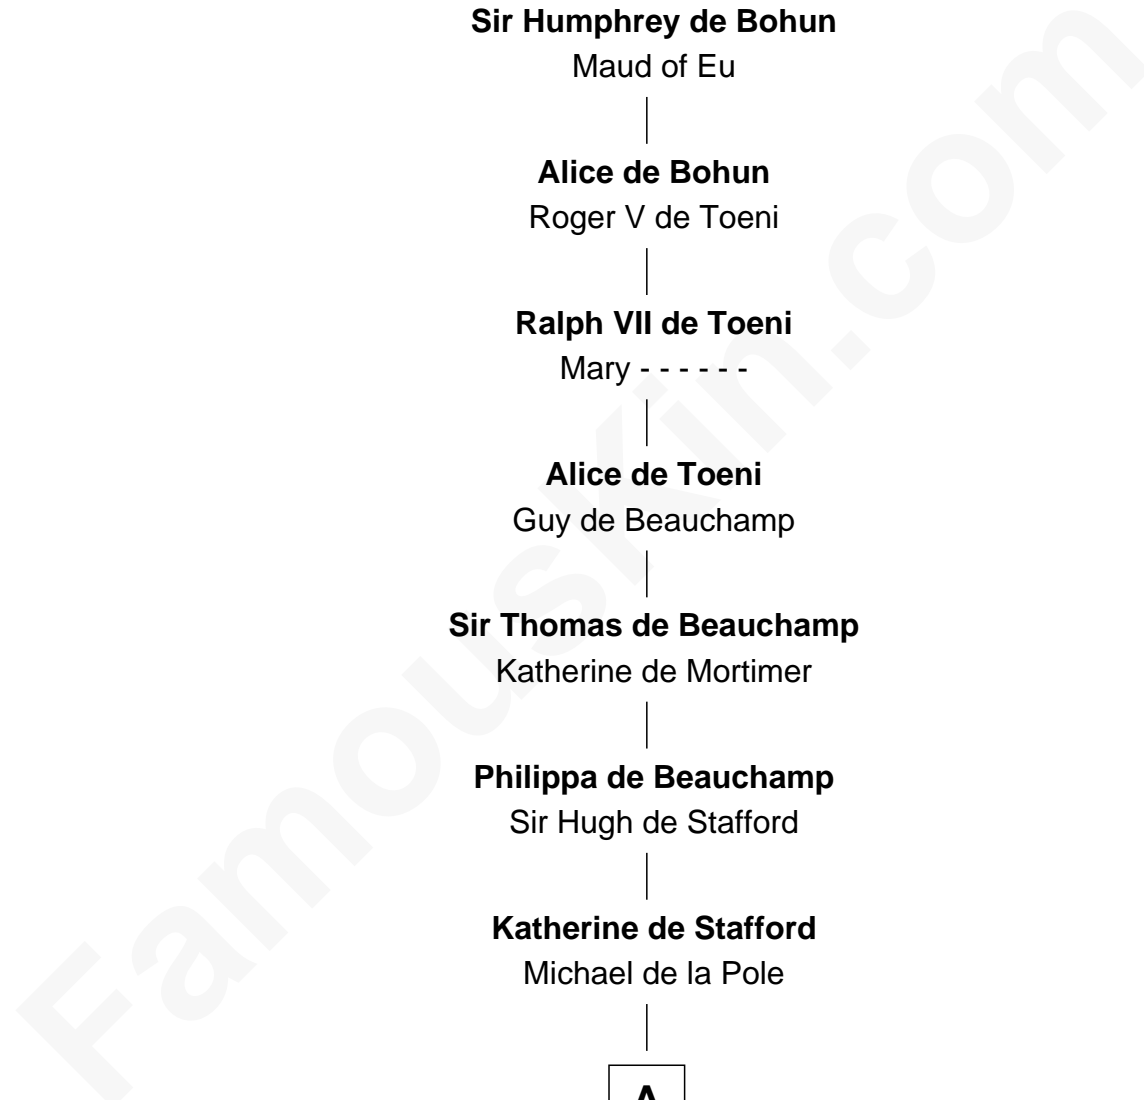

FamousKin.com Relationship Chart of

Meghan Markle

Duchess of Sussex, TV Actress

25th Great-granddaughter of

Henry de Bohun

Magna Carta Surety

Henry de Bohun

Maud de Mandeville

Sir Humphrey de Bohun

Maud of Eu

Alice de Bohun

Roger V de Toeni

Ralph VII de Toeni

Mary - - - - -

Alice de Toeni

Guy de Beauchamp

Sir Thomas de Beauchamp

Katherine de Mortimer

Philippa de Beauchamp

Sir Hugh de Stafford

Katherine de Stafford

Michael de la Pole

A

A

Isabel de la Pole

Thomas Morley

Anne Morley

Sir John Hastings

Elizabeth Hastings

Sir Robert Hildyard

Sir Piers Hildyard

Joan de la See