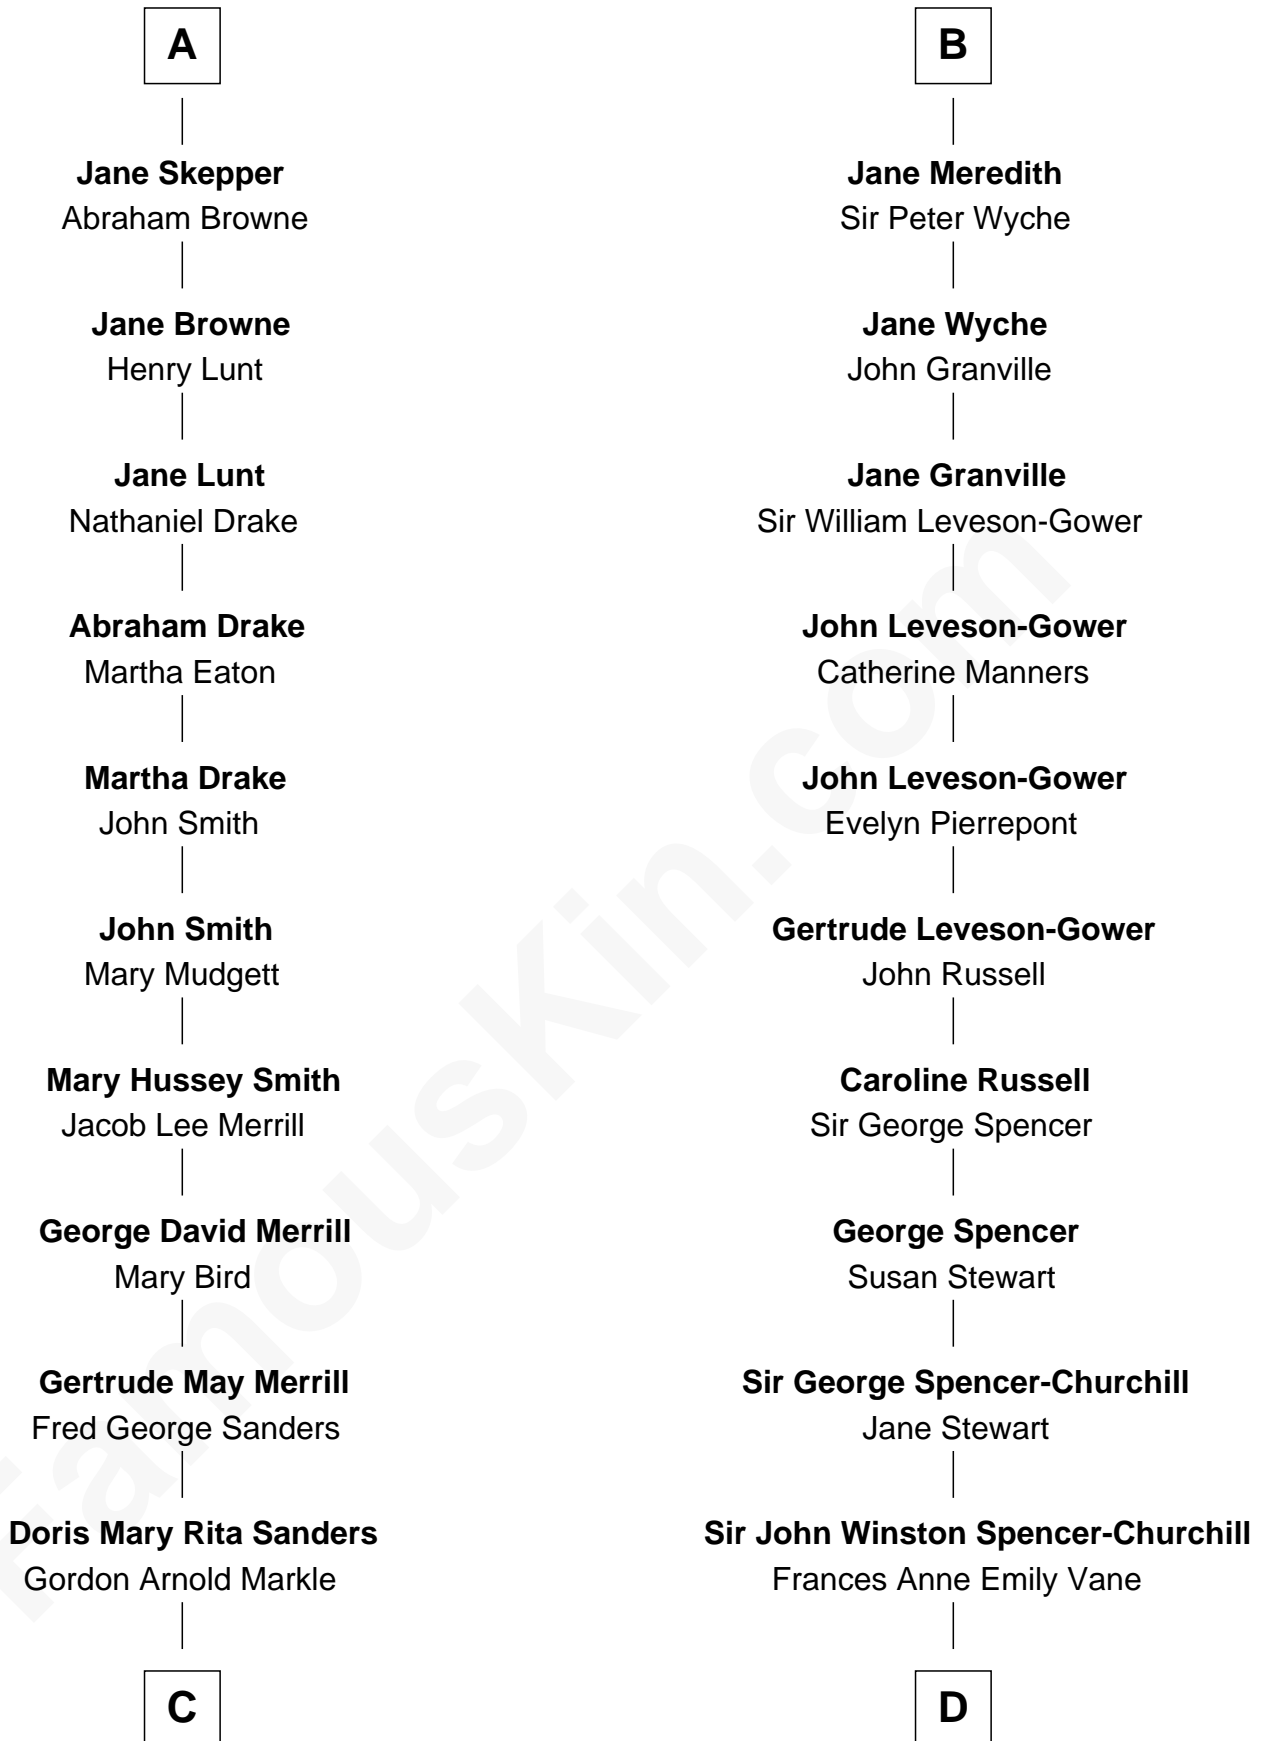

FamousKin.com Relationship Chart of

Meghan Markle

Duchess of Sussex, TV Actress

18th cousin of

Sir Winston Churchill

Prime Minister of the United Kingdom

Thomas Morley

Isabel de la Pole