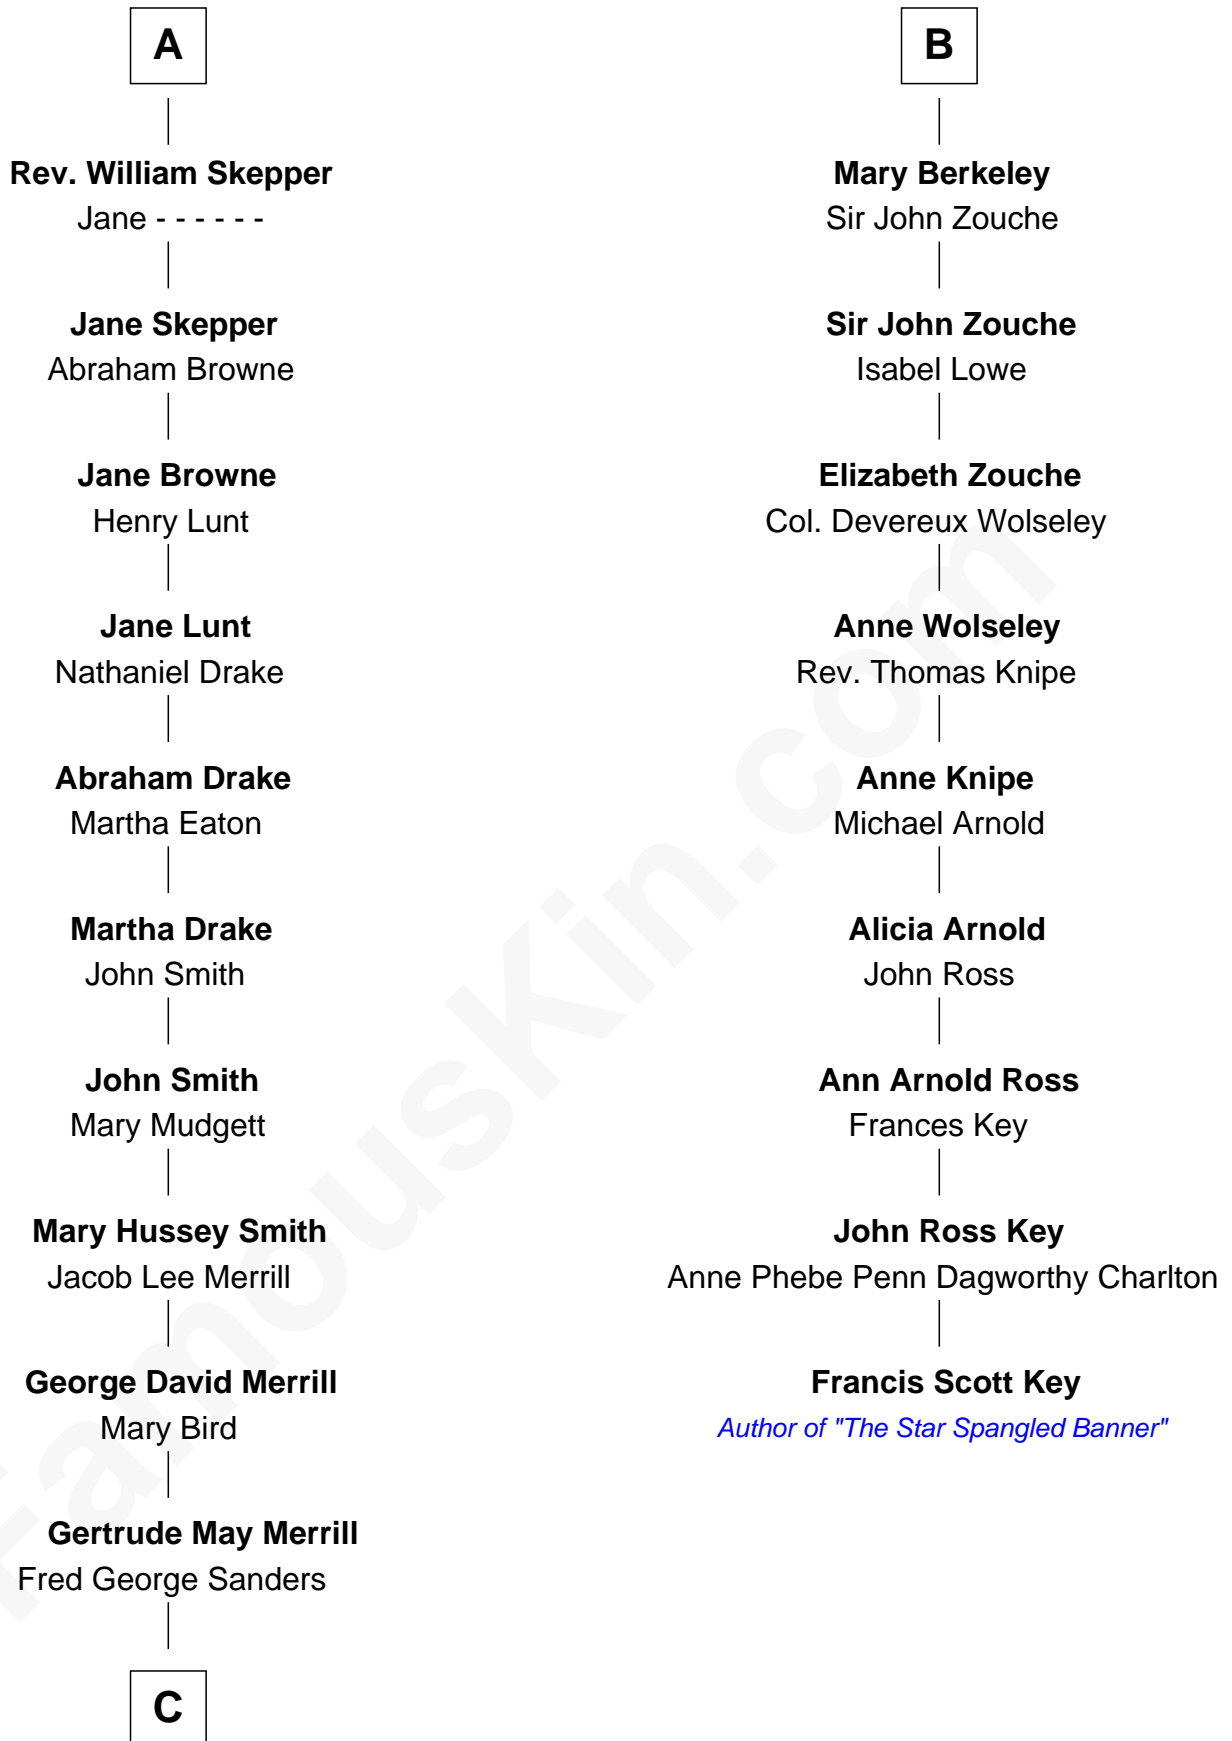

FamousKin.com

Relationship Chart of

Meghan Markle

Duchess of Sussex, TV Actress

15th cousin 4 times removed of

Francis Scott Key

Author of "The Star Spangled Banner"

Sir Henry Percy
Elizabeth Mortimer

C

—
Doris Mary Rita Sanders

Gordon Arnold Markle

—
Thomas Wayne Markle

Doria Loyce Ragland

—
Meghan Markle

Duchess of Sussex, TV Actress

FamousKin.com