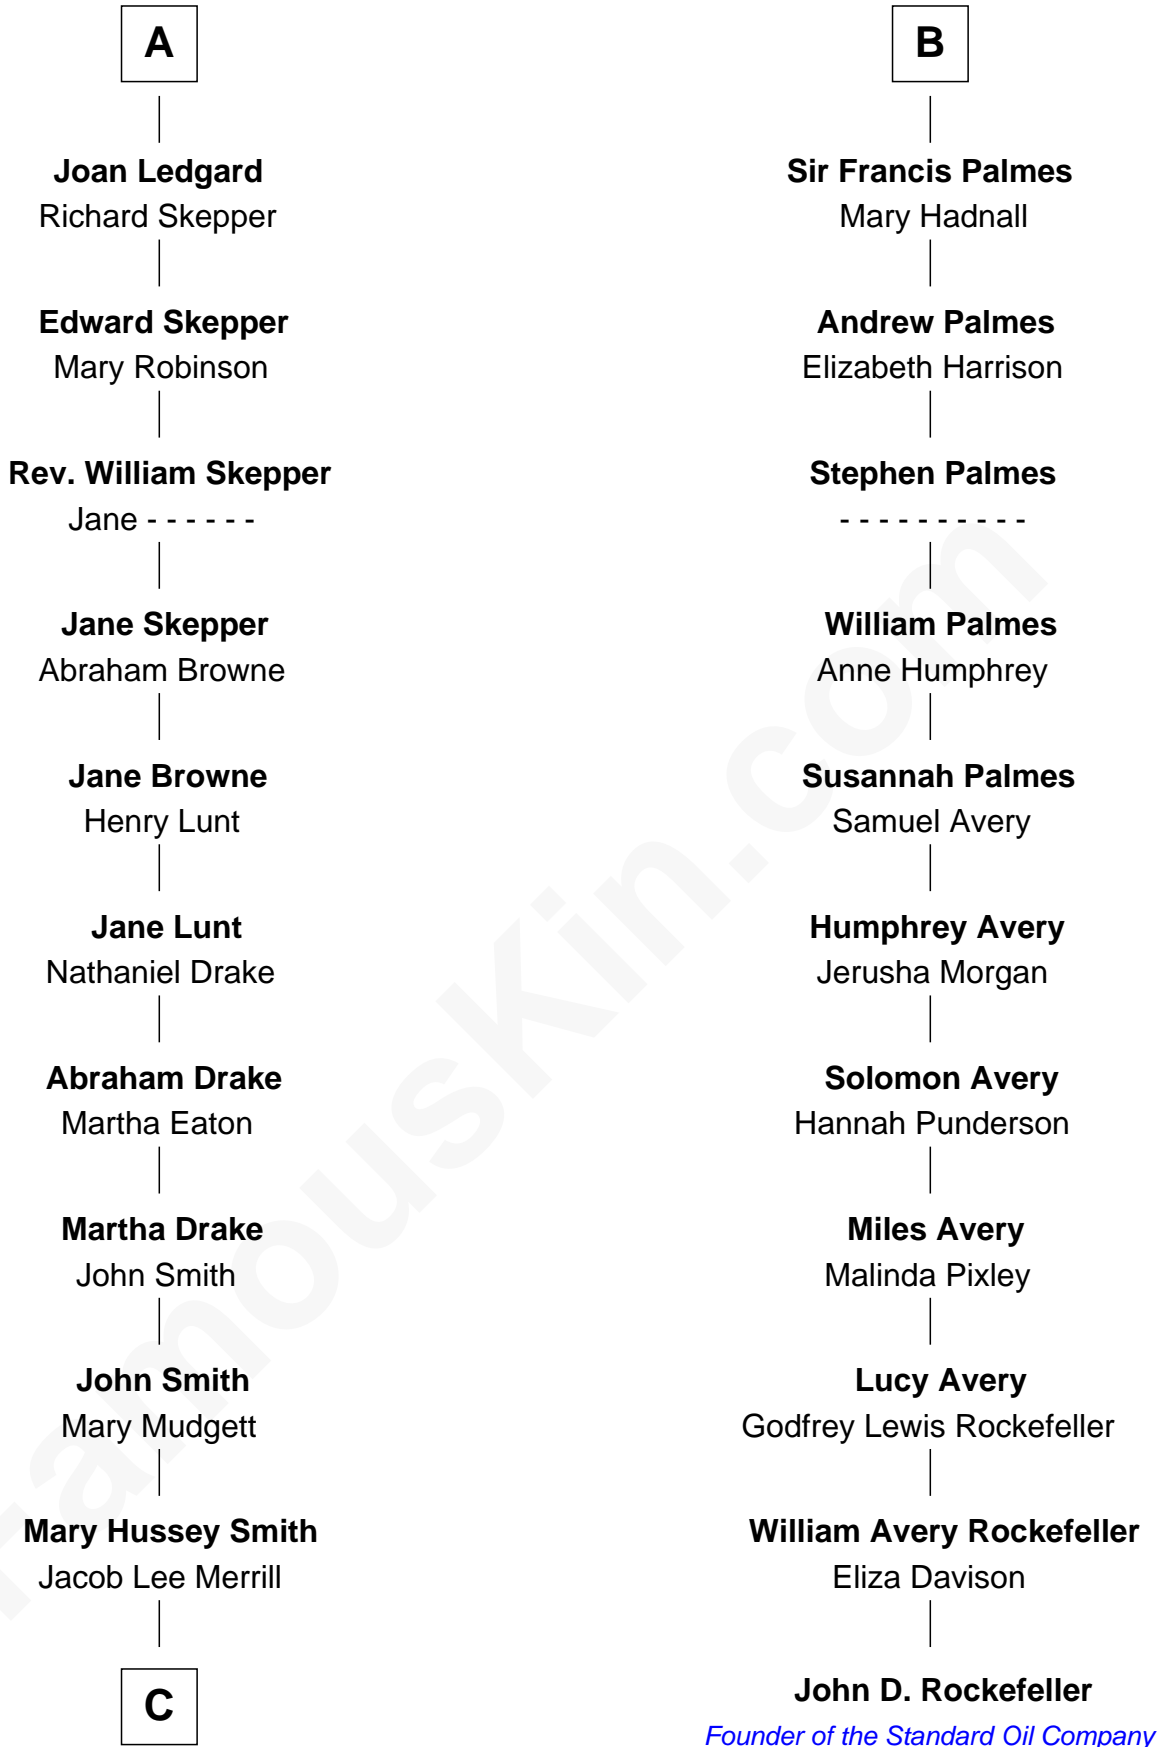

FamousKin.com

Relationship Chart of Meghan Markle

Duchess of Sussex, TV Actress

17th cousin 4 times removed of

John D. Rockefeller

Founder of the Standard Oil Company

Sir Thomas de Beauchamp

Katherine de Mortimer

Joan Fitzalan

Joan Beauchamp

James Butler

Elizabeth Butler

John Talbot

Ann Talbot

Sir Henry Vernon

Elizabeth Vernon

Sir Robert Corbet

Sir Roger Corbet

Anne Windsor

Margaret Corbet

Sir Francis Palmes

B

C

George David Merrill

Mary Bird

Gertrude May Merrill

Fred George Sanders

Doris Mary Rita Sanders

Gordon Arnold Markle

Thomas Wayne Markle

Doria Loyce Ragland

Meghan Markle