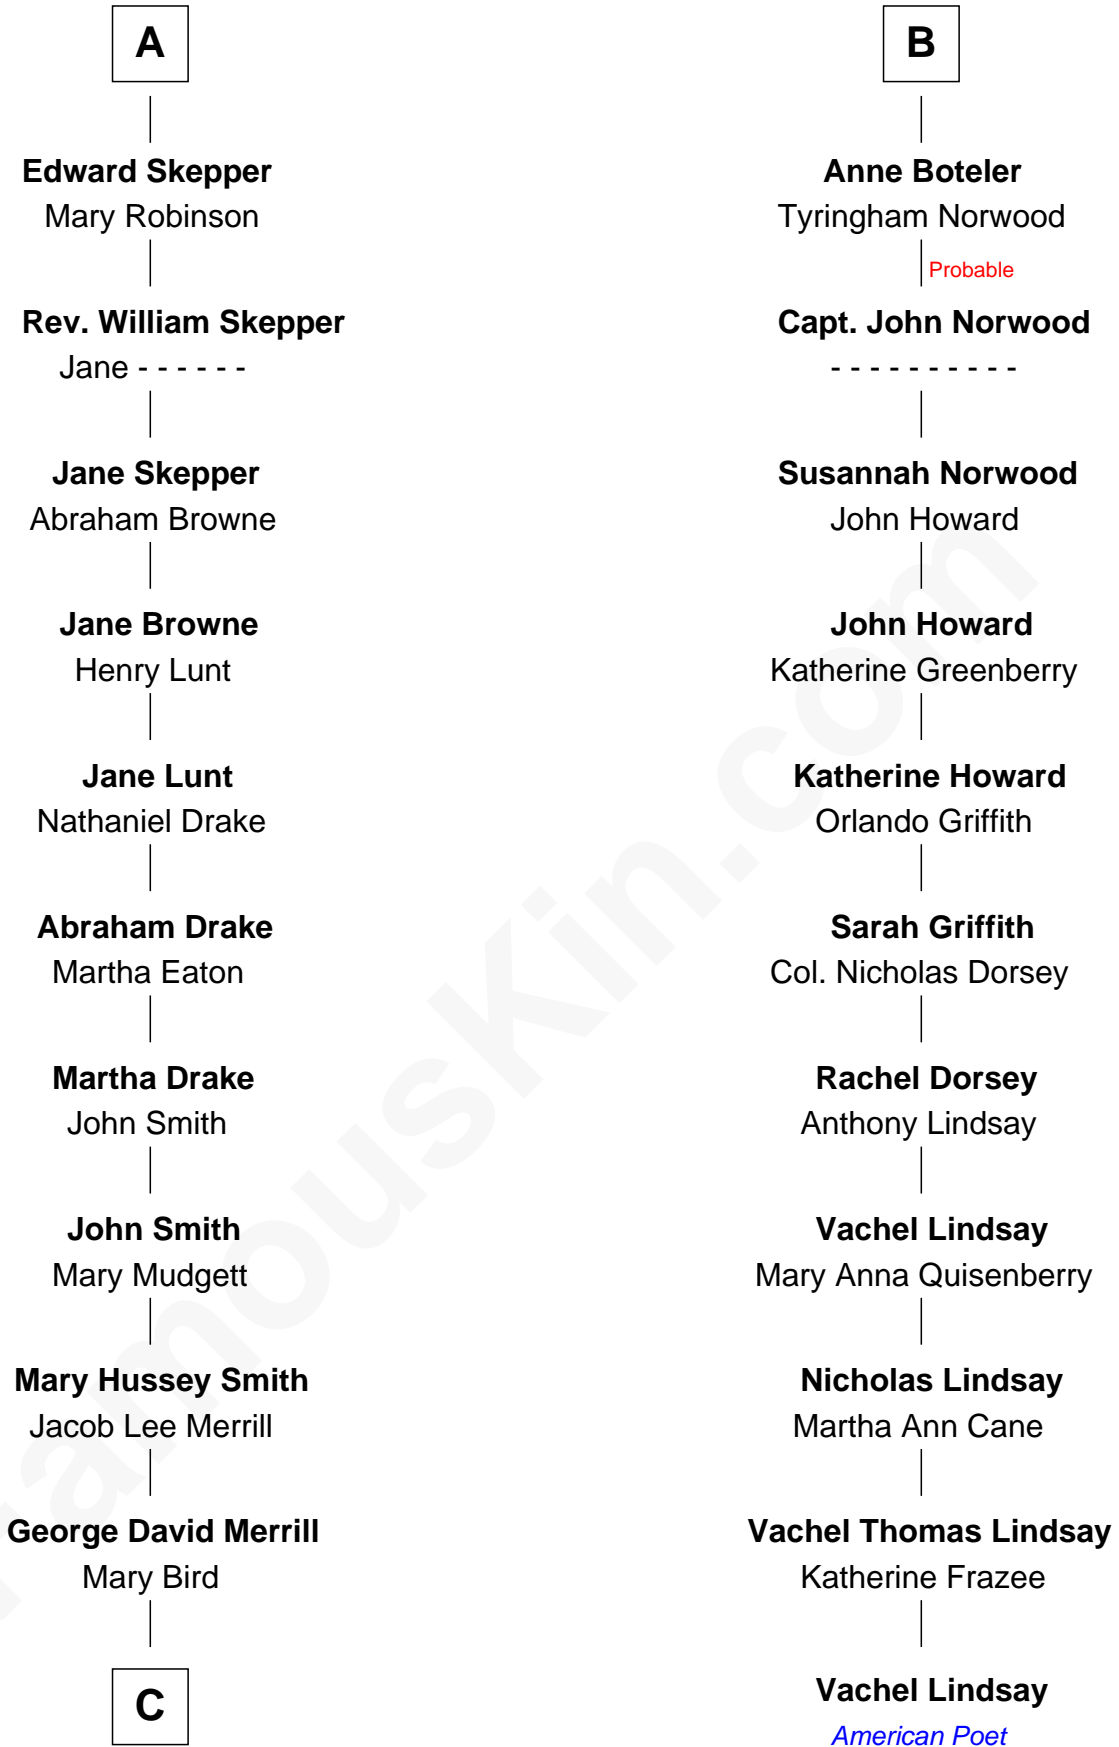

FamousKin.com

Relationship Chart of

Meghan Markle

Duchess of Sussex, TV Actress

17th cousin 3 times removed of

Vachel Lindsay
American Poet

Sir Michael de la Pole
Katherine Wingfield

Michael de la Pole
Katherine de Stafford

Isabel de la Pole
Thomas Morley

Anne Morley
Sir John Hastings

Elizabeth Hastings
Sir Robert Hildyard

Sir Piers Hildyard
Joan de la See

Isabel Hildyard
Ralph Legard

Joan Ledgard
Richard Skepper

A

Sir Thomas de la Pole
Anne Cheney

Katherine de la Pole
Sir Miles Stapleton

Elizabeth Stapleton
Sir William Calthorpe

Anne Calthorpe
Sir Robert Drury

Elizabeth Drury
Sir Philip Boteler

Sir John Boteler
Grizel Roche

Sir Henry Boteler
Alice Pulter

B

C

—
Gertrude May Merrill

Fred George Sanders

—
Doris Mary Rita Sanders

Gordon Arnold Markle

—
Thomas Wayne Markle

Doria Loyce Ragland