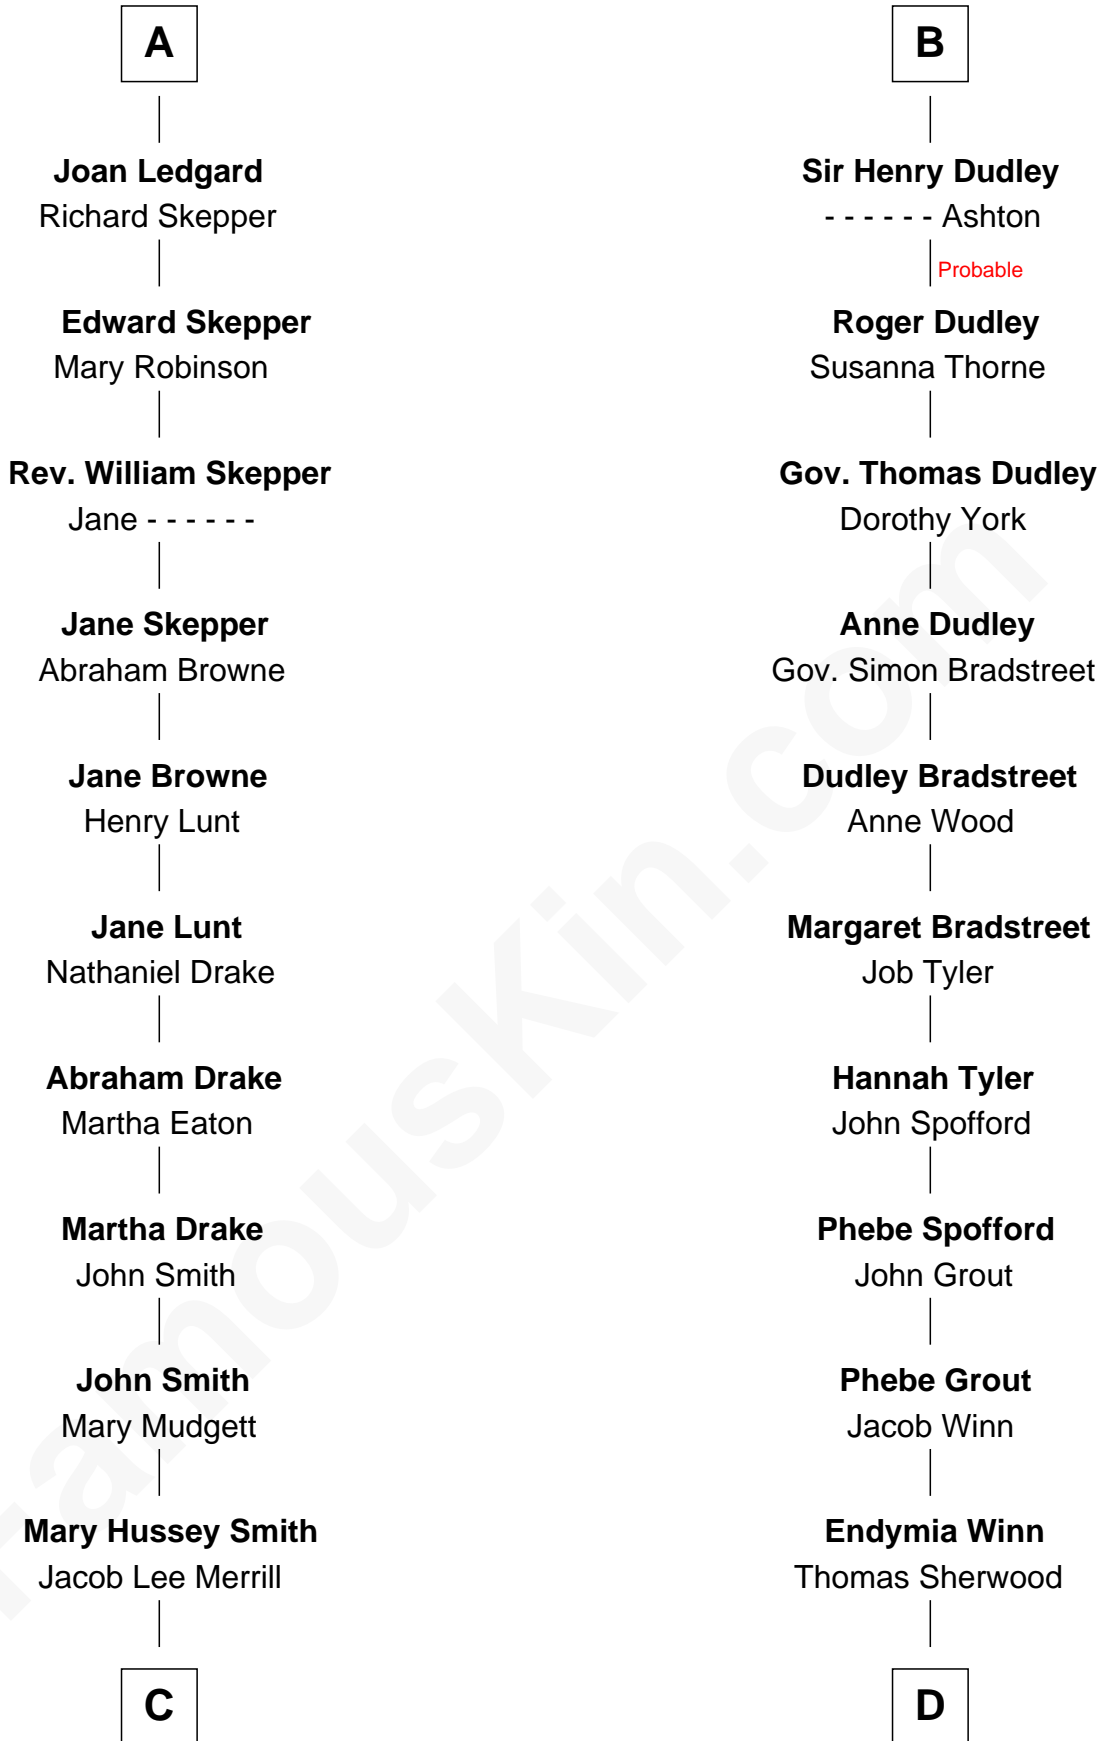

FamousKin.com

Relationship Chart of

Meghan Markle

Duchess of Sussex, TV Actress

20th cousin 1 time removed of

Herbert Hoover

31st U.S. President

Ralph de Stafford

Margaret de Audley

C

George David Merrill

Mary Bird

Gertrude May Merrill

Fred George Sanders

Doris Mary Rita Sanders

Gordon Arnold Markle