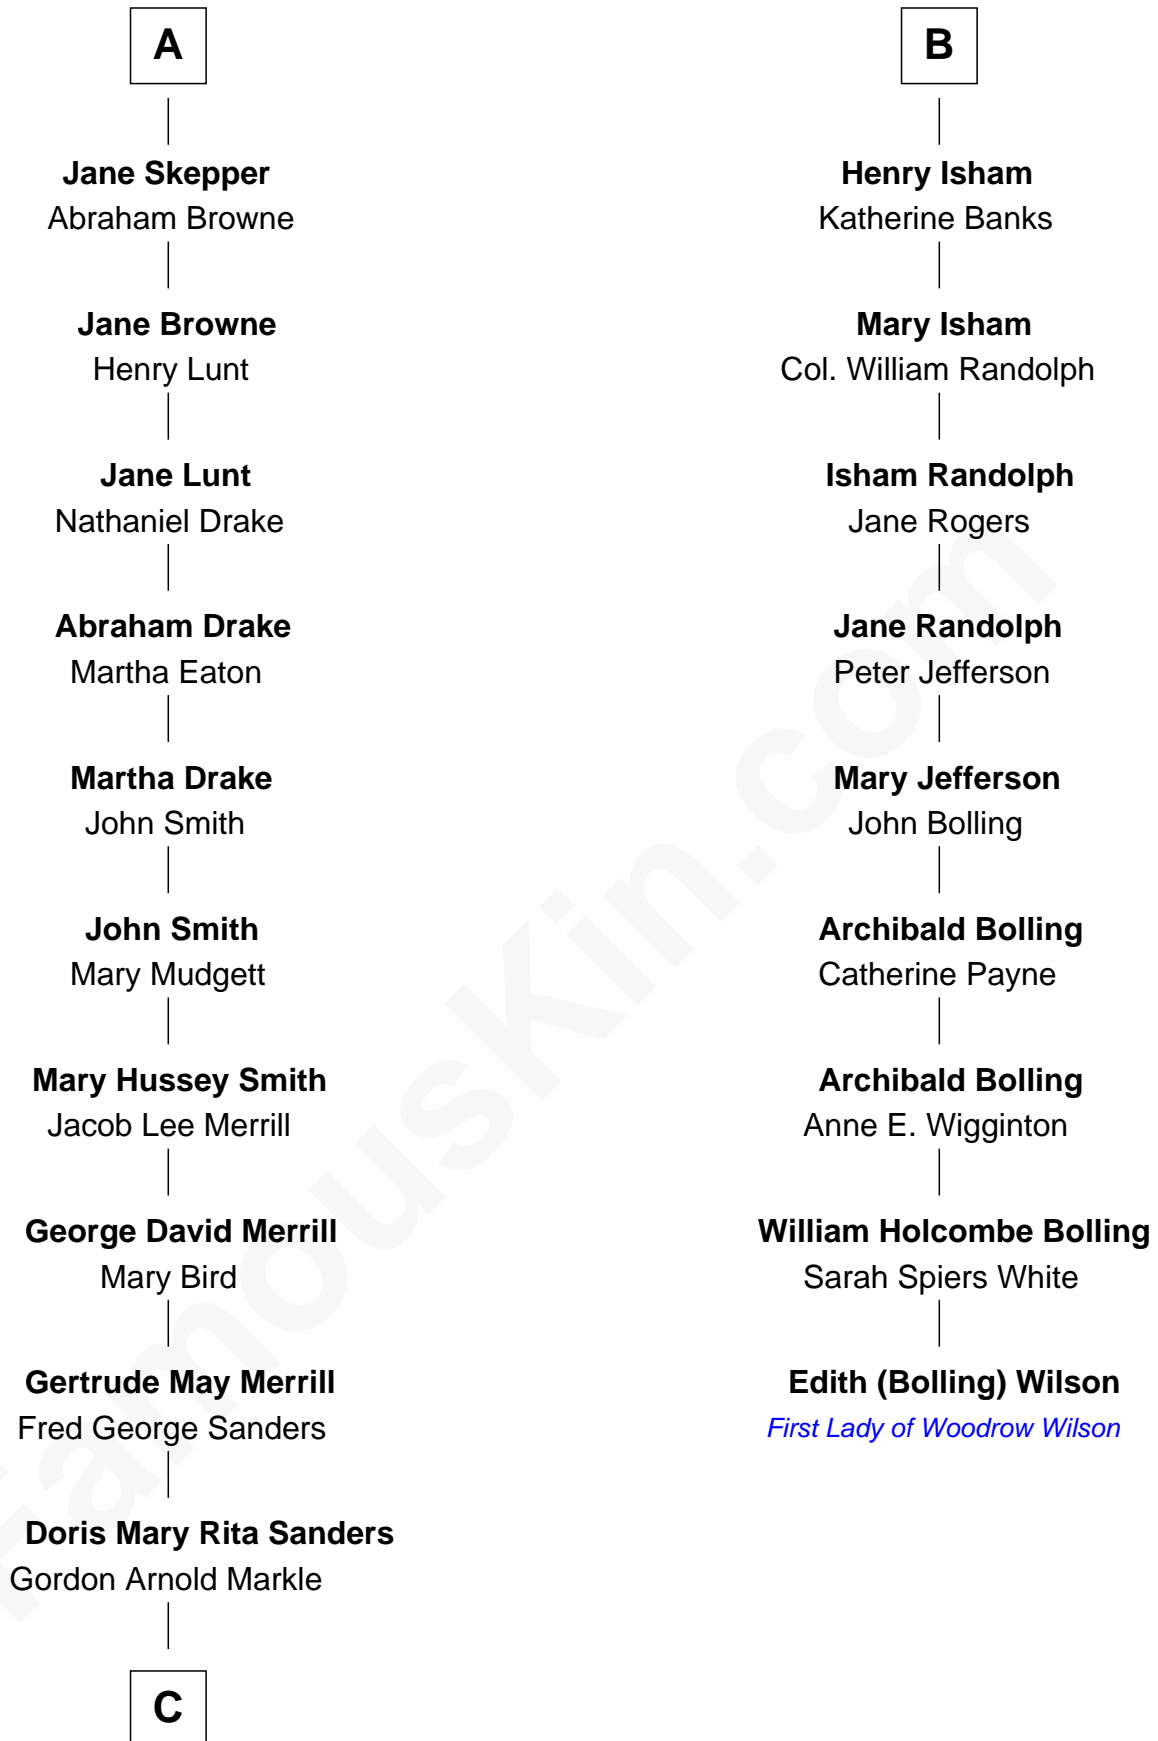

FamousKin.com

Relationship Chart of

Meghan Markle

Duchess of Sussex, TV Actress

15th cousin 3 times removed of

Edith (Bolling) Wilson

First Lady of President Woodrow Wilson

C

Thomas Wayne Markle

Doria Loyce Ragland

Meghan Markle

Duchess of Sussex, TV Actress

FamousKin.com