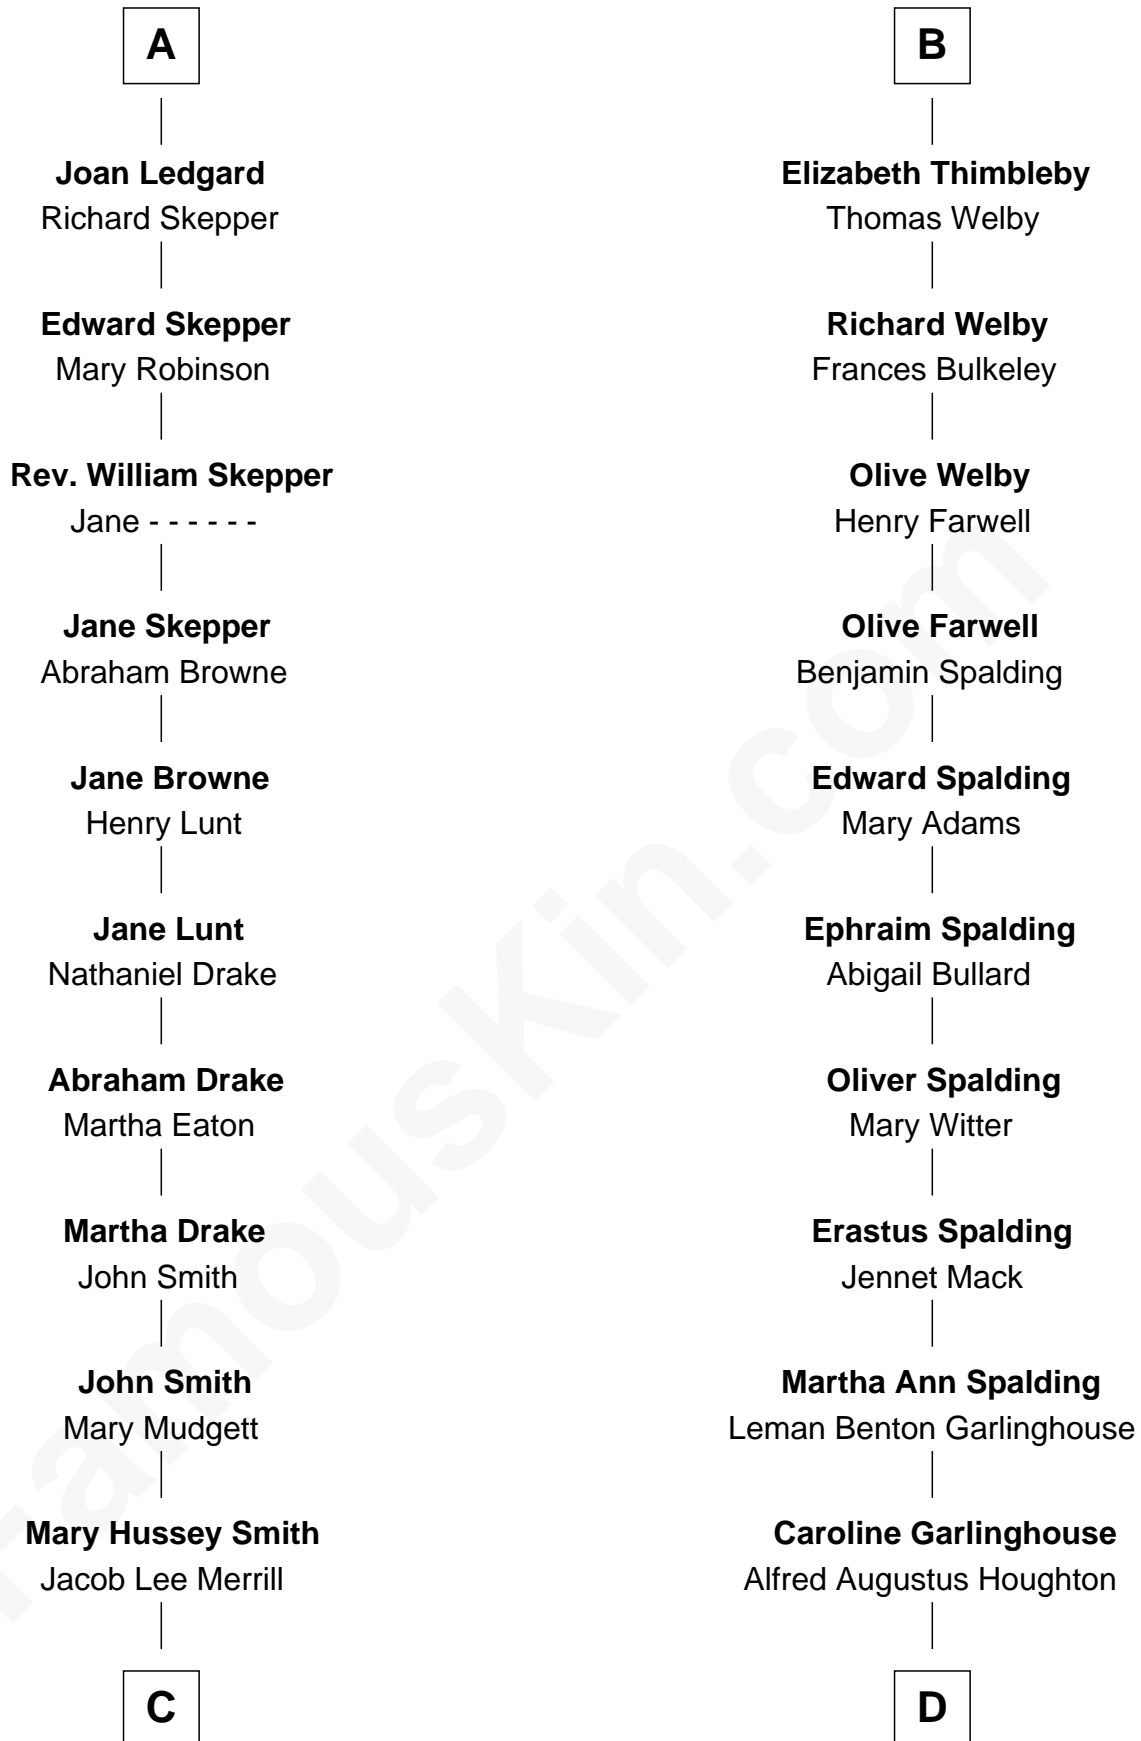

# FamousKin.com Relationship Chart of

**Meghan Markle**

*Duchess of Sussex, TV Actress*

18th cousin 3 times removed of

**Katharine Hepburn**

*Movie Actress*

FamousKin.com