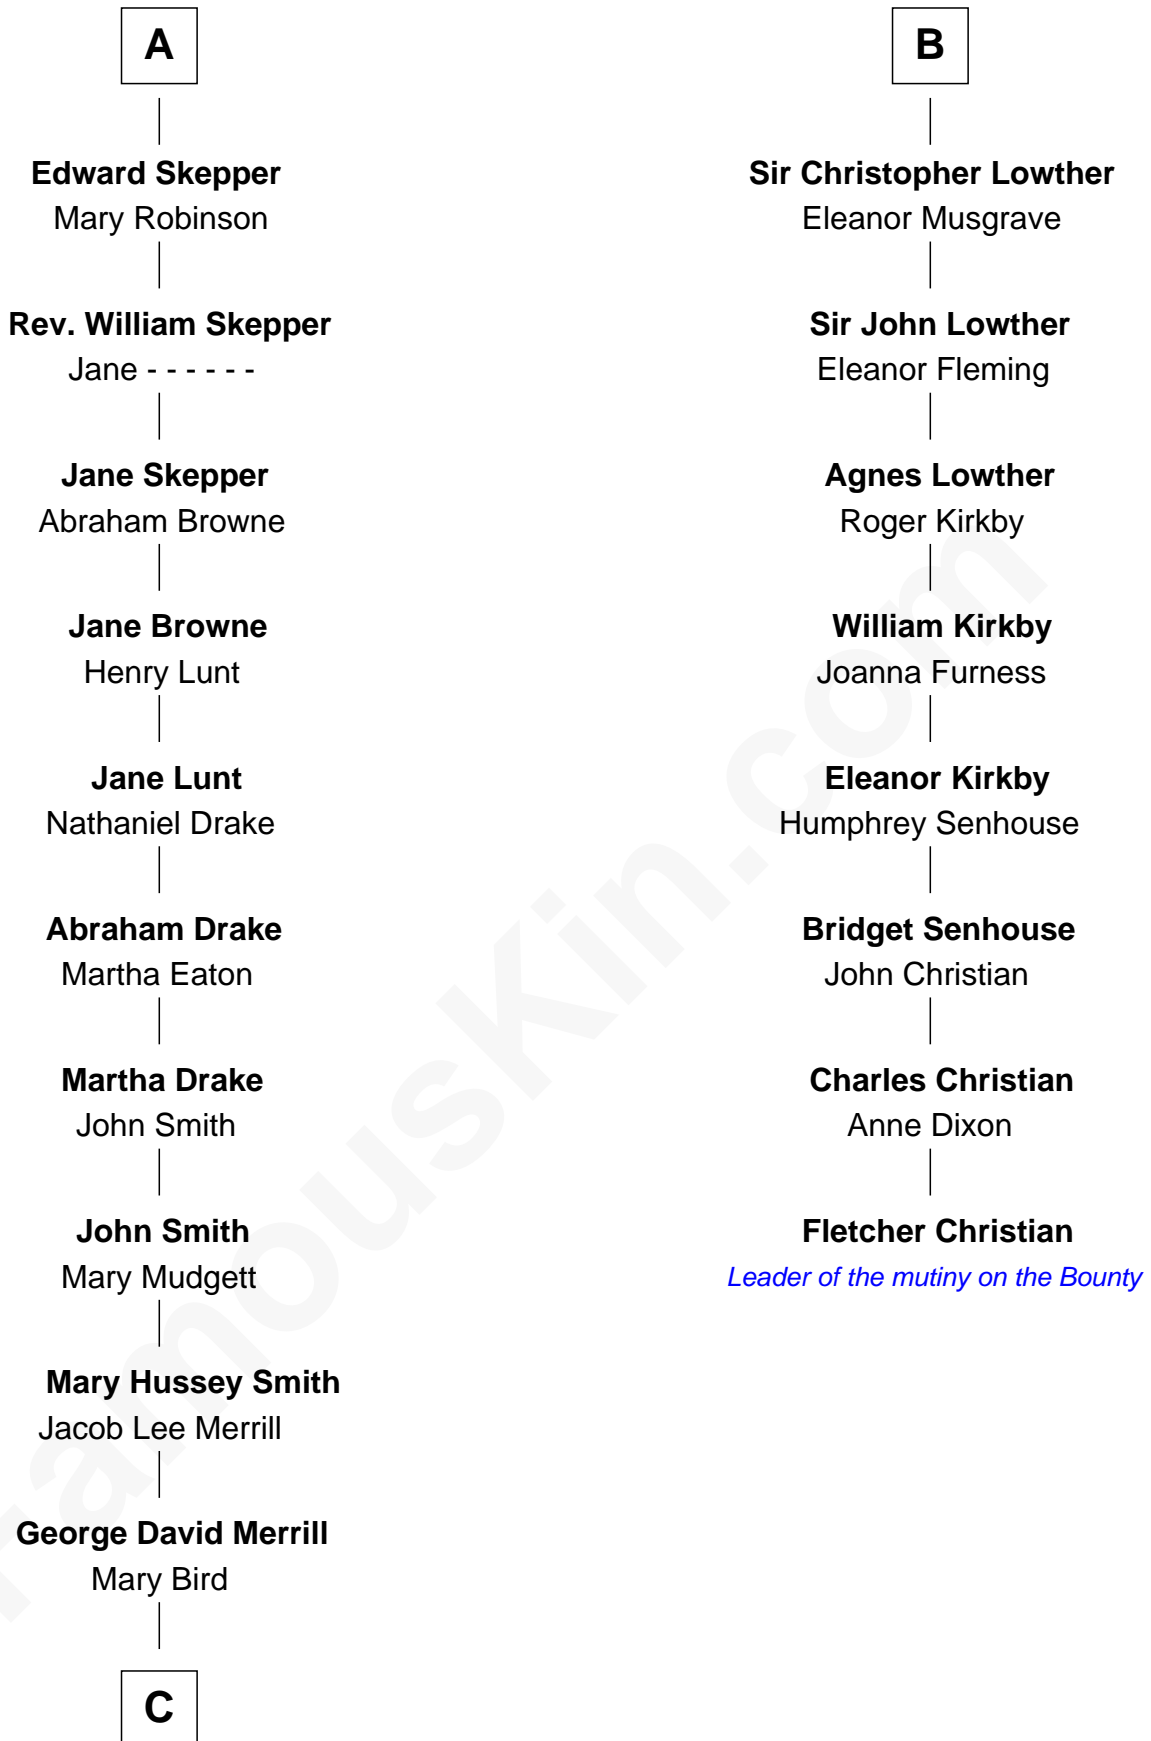

## Relationship Chart of

### Meghan Markle

*Duchess of Sussex, TV Actress*

14th cousin 6 times removed of

### Fletcher Christian

*Leader of the mutiny on the Bounty*

THE "BOUNTY" AT OAHU

**C**

**Gertrude May Merrill**

Fred George Sanders

**Doris Mary Rita Sanders**

Gordon Arnold Markle