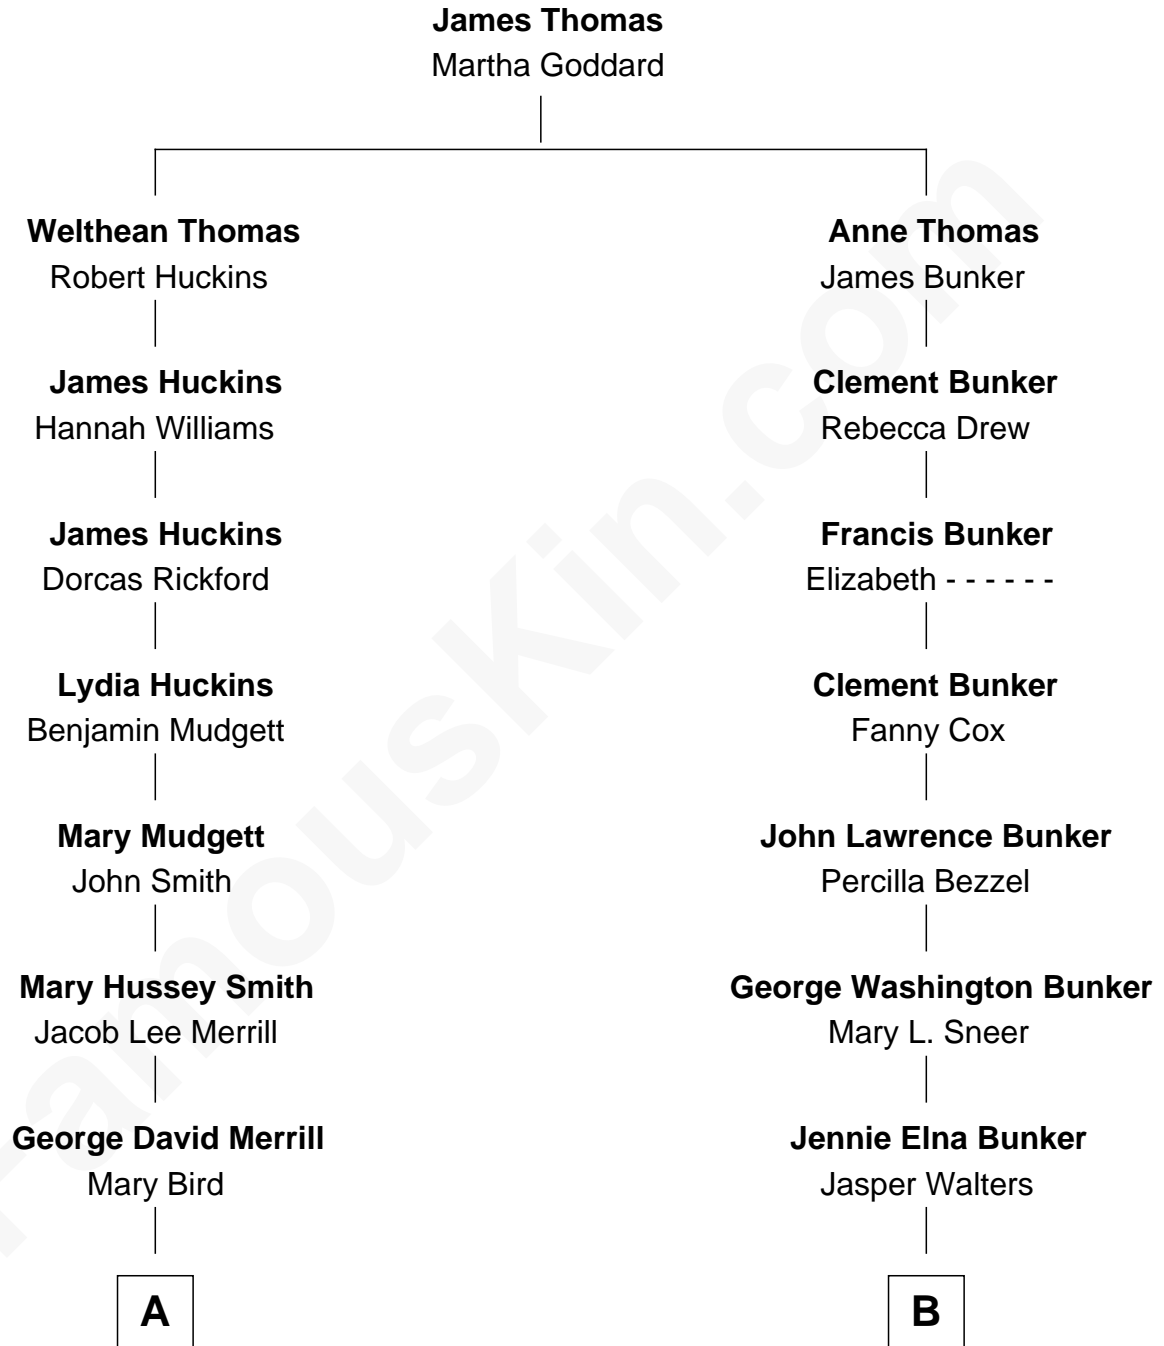

FamousKin.com

Relationship Chart of

Meghan Markle

Duchess of Sussex, TV Actress

9th cousin 1 time removed of

Dr. Peggy Whitson

NASA and Axiom Space Astronaut

A

Gertrude May Merrill
Fred George Sanders

Doris Mary Rita Sanders
Gordon Arnold Markle

Thomas Wayne Markle
Doria Loyce Ragland

Meghan Markle
Duchess of Sussex, TV Actress

B

Christien O. Walters
Wanda Pauline Johnston

Beth Avalee Walters
Earl Keith Whitson

Dr. Peggy Whitson
NASA and Axiom Space Astronaut

FamousKin.com