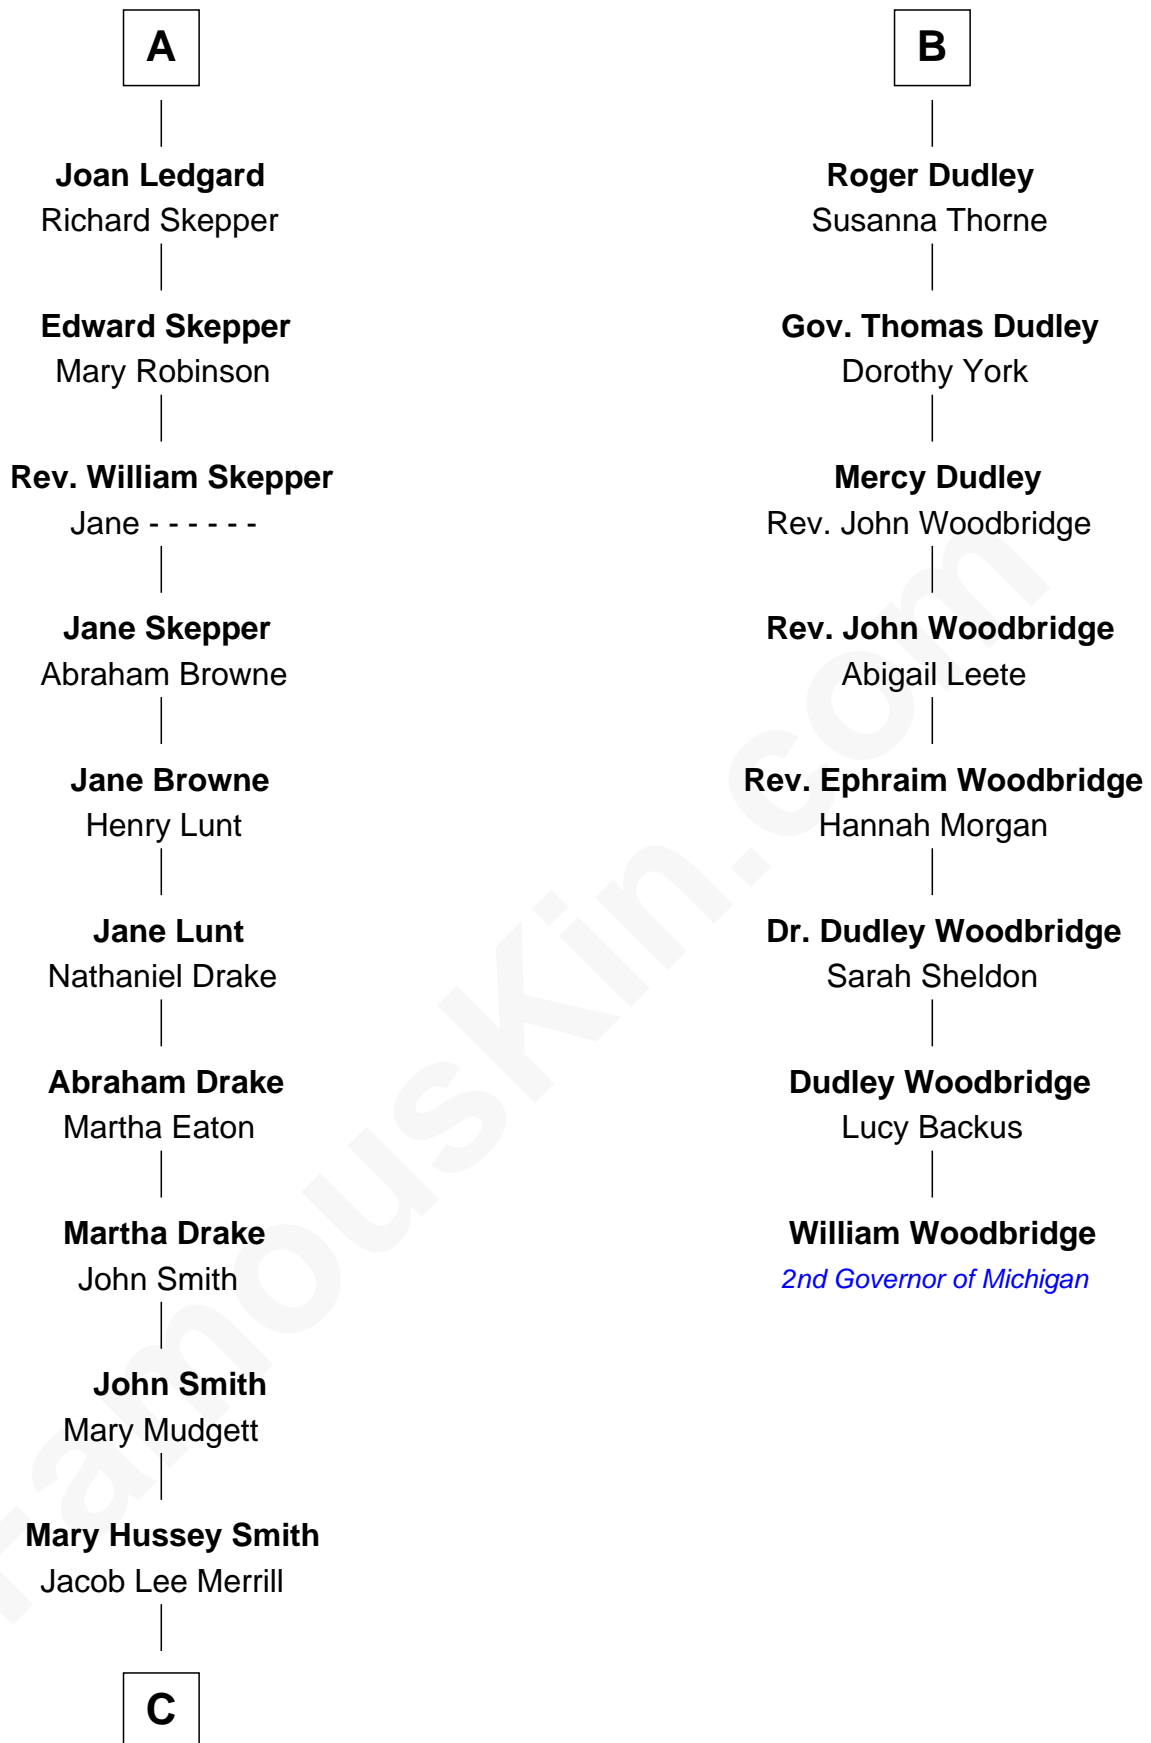

FamousKin.com

Relationship Chart of

Meghan Markle

Duchess of Sussex, TV Actress

14th cousin 7 times removed of

William Woodbridge
2nd Governor of Michigan

C

George David Merrill

Mary Bird

Gertrude May Merrill

Fred George Sanders

Doris Mary Rita Sanders

Gordon Arnold Markle

Thomas Wayne Markle

Doria Loyce Ragland

Meghan Markle