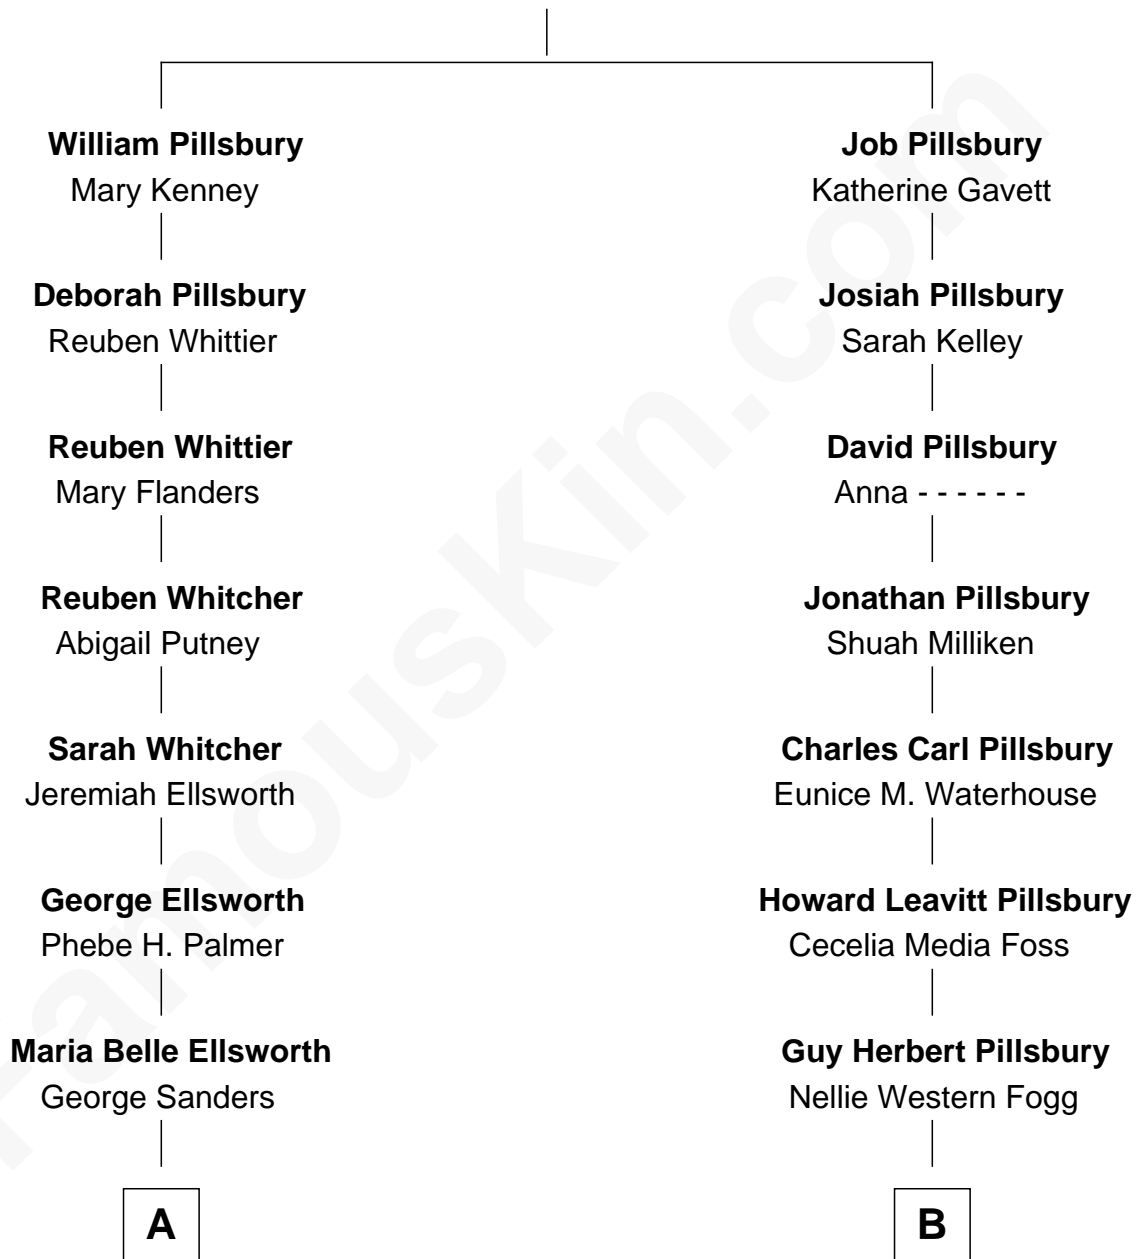

# FamousKin.com Relationship Chart of Meghan Markle

*Duchess of Sussex, TV Actress*

8th cousin 2 times removed of

**Stephen King**

*Author of The Stand*

**William Pillsbury**

Dorothy Crosby

FamousKin.com