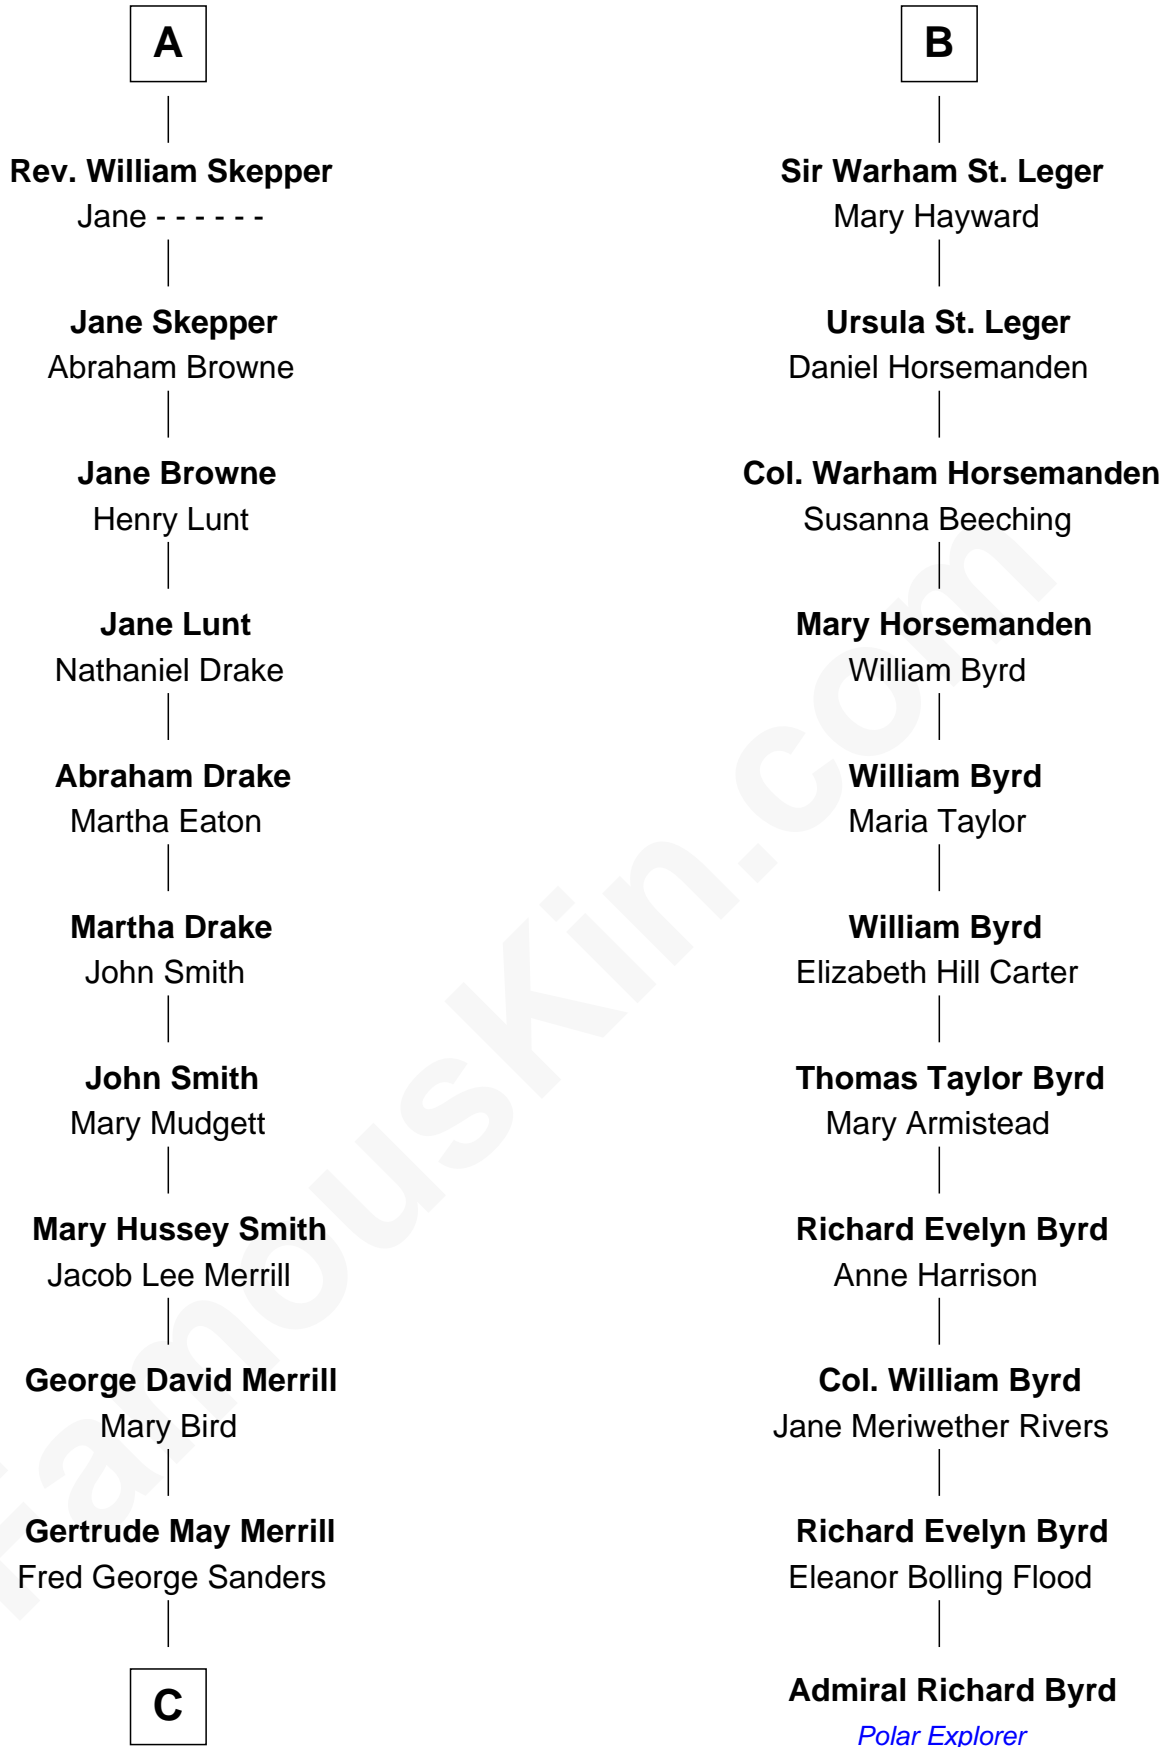

## Relationship Chart of Meghan Markle

*Duchess of Sussex, TV Actress*

17th cousin 2 times removed of

**Admiral Richard Byrd**  
*Polar Explorer*

**Sir Henry Percy**  
Elizabeth Mortimer

**C**

—  
**Doris Mary Rita Sanders**

Gordon Arnold Markle

—  
**Thomas Wayne Markle**

Doria Loyce Ragland

—  
**Meghan Markle**

*Duchess of Sussex, TV Actress*

FamousKin.com