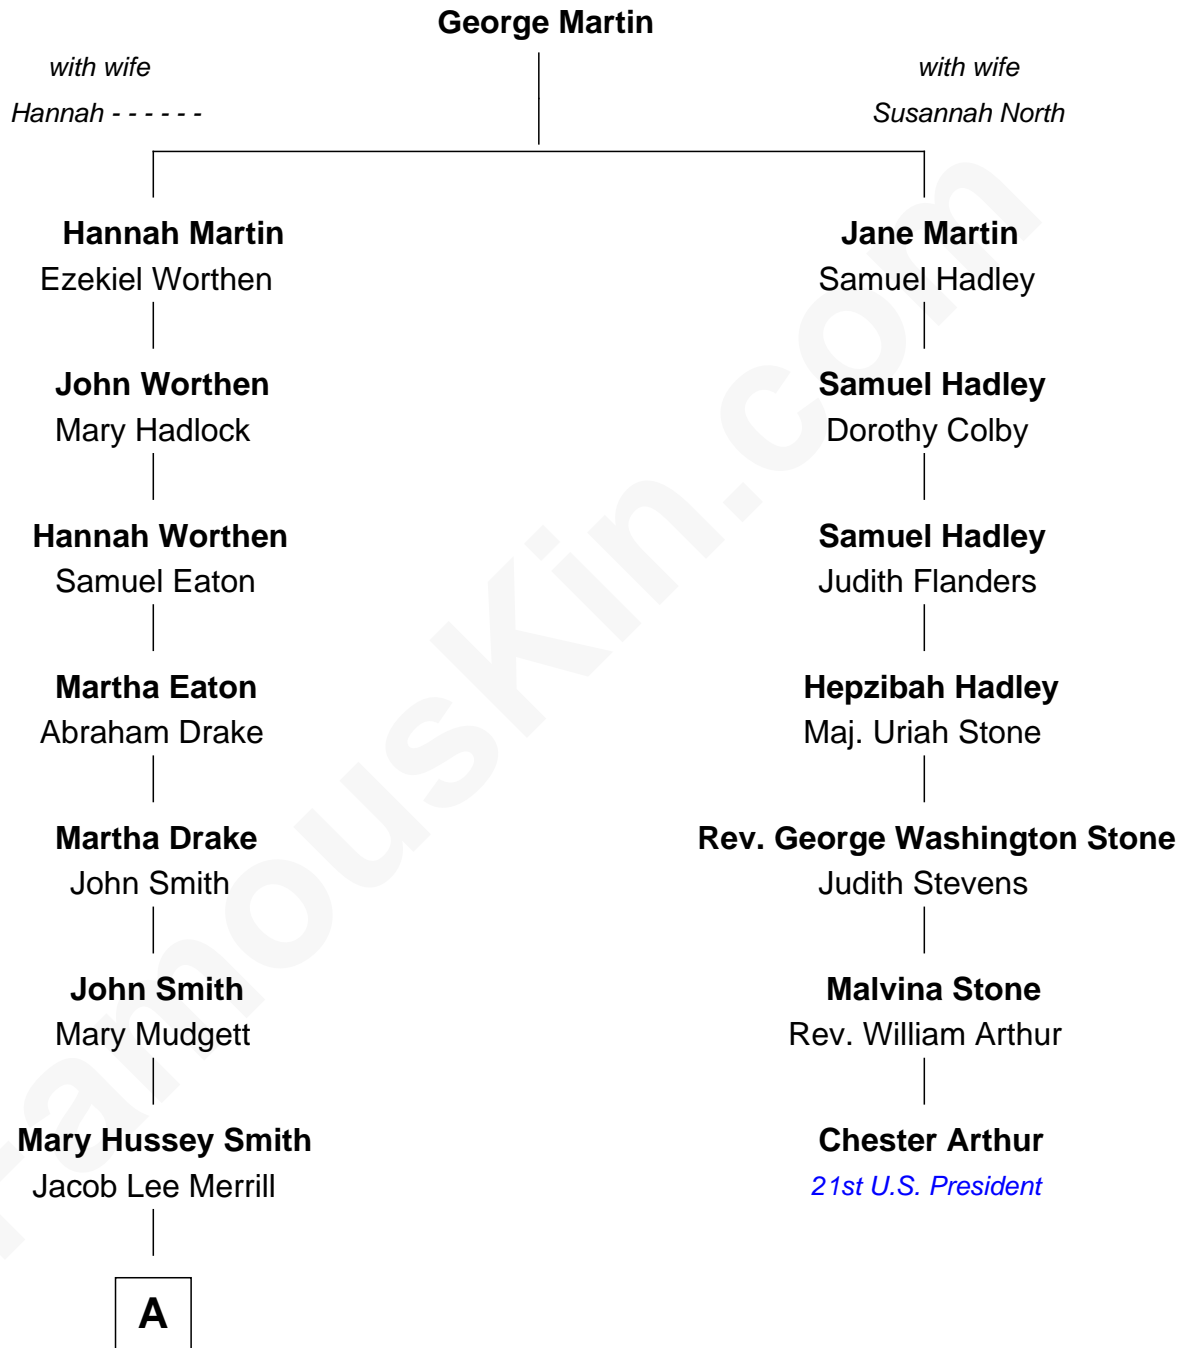

# FamousKin.com Relationship Chart of Meghan Markle

*Duchess of Sussex, TV Actress*

6th cousin 5 times removed of

**Chester Arthur**

*21st U.S. President*

**A**

George David Merrill

Mary Bird

Gertrude May Merrill

Fred George Sanders

Doris Mary Rita Sanders

Gordon Arnold Markle

Thomas Wayne Markle

Doria Loyce Ragland

**Meghan Markle**

*Duchess of Sussex, TV Actress*