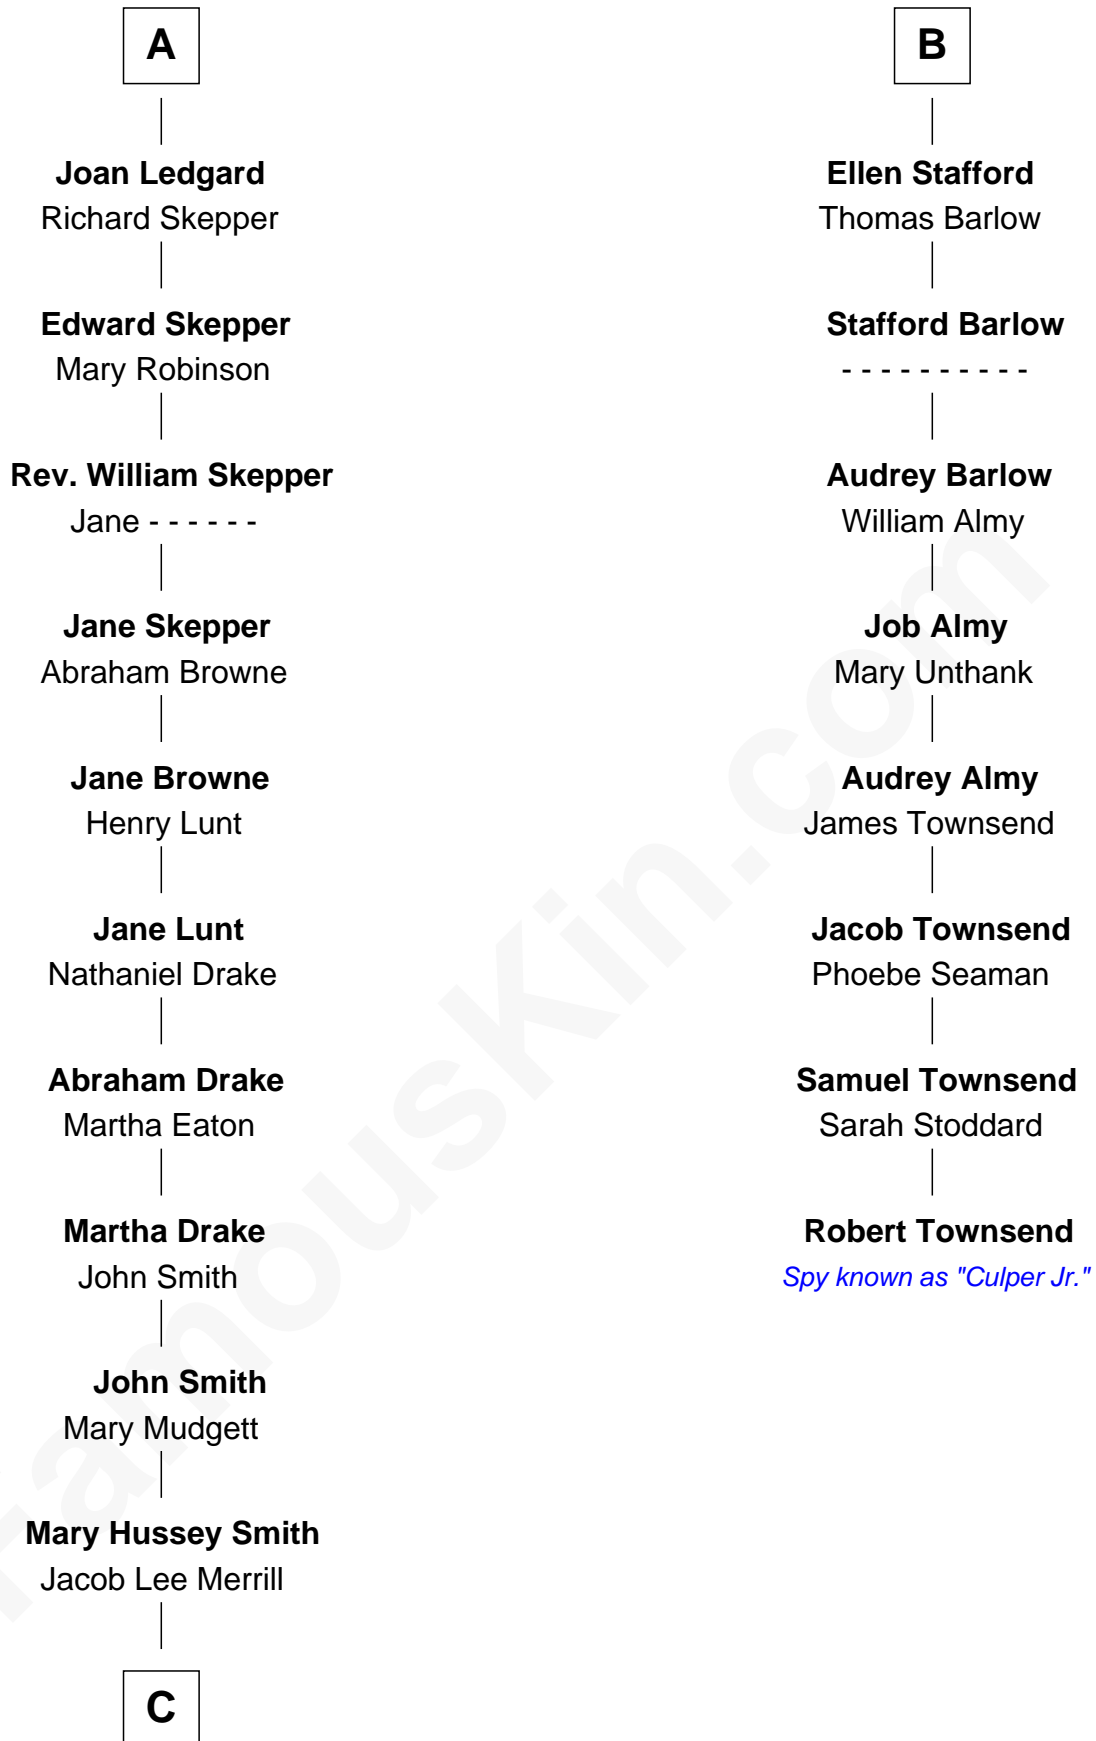

FamousKin.com

Relationship Chart of

Meghan Markle

Duchess of Sussex, TV Actress

14th cousin 7 times removed of

Robert Townsend

Member of the Culper Spy Ring during the American Revolution

C

George David Merrill

Mary Bird

Gertrude May Merrill

Fred George Sanders

Doris Mary Rita Sanders

Gordon Arnold Markle

Thomas Wayne Markle

Doria Loyce Ragland