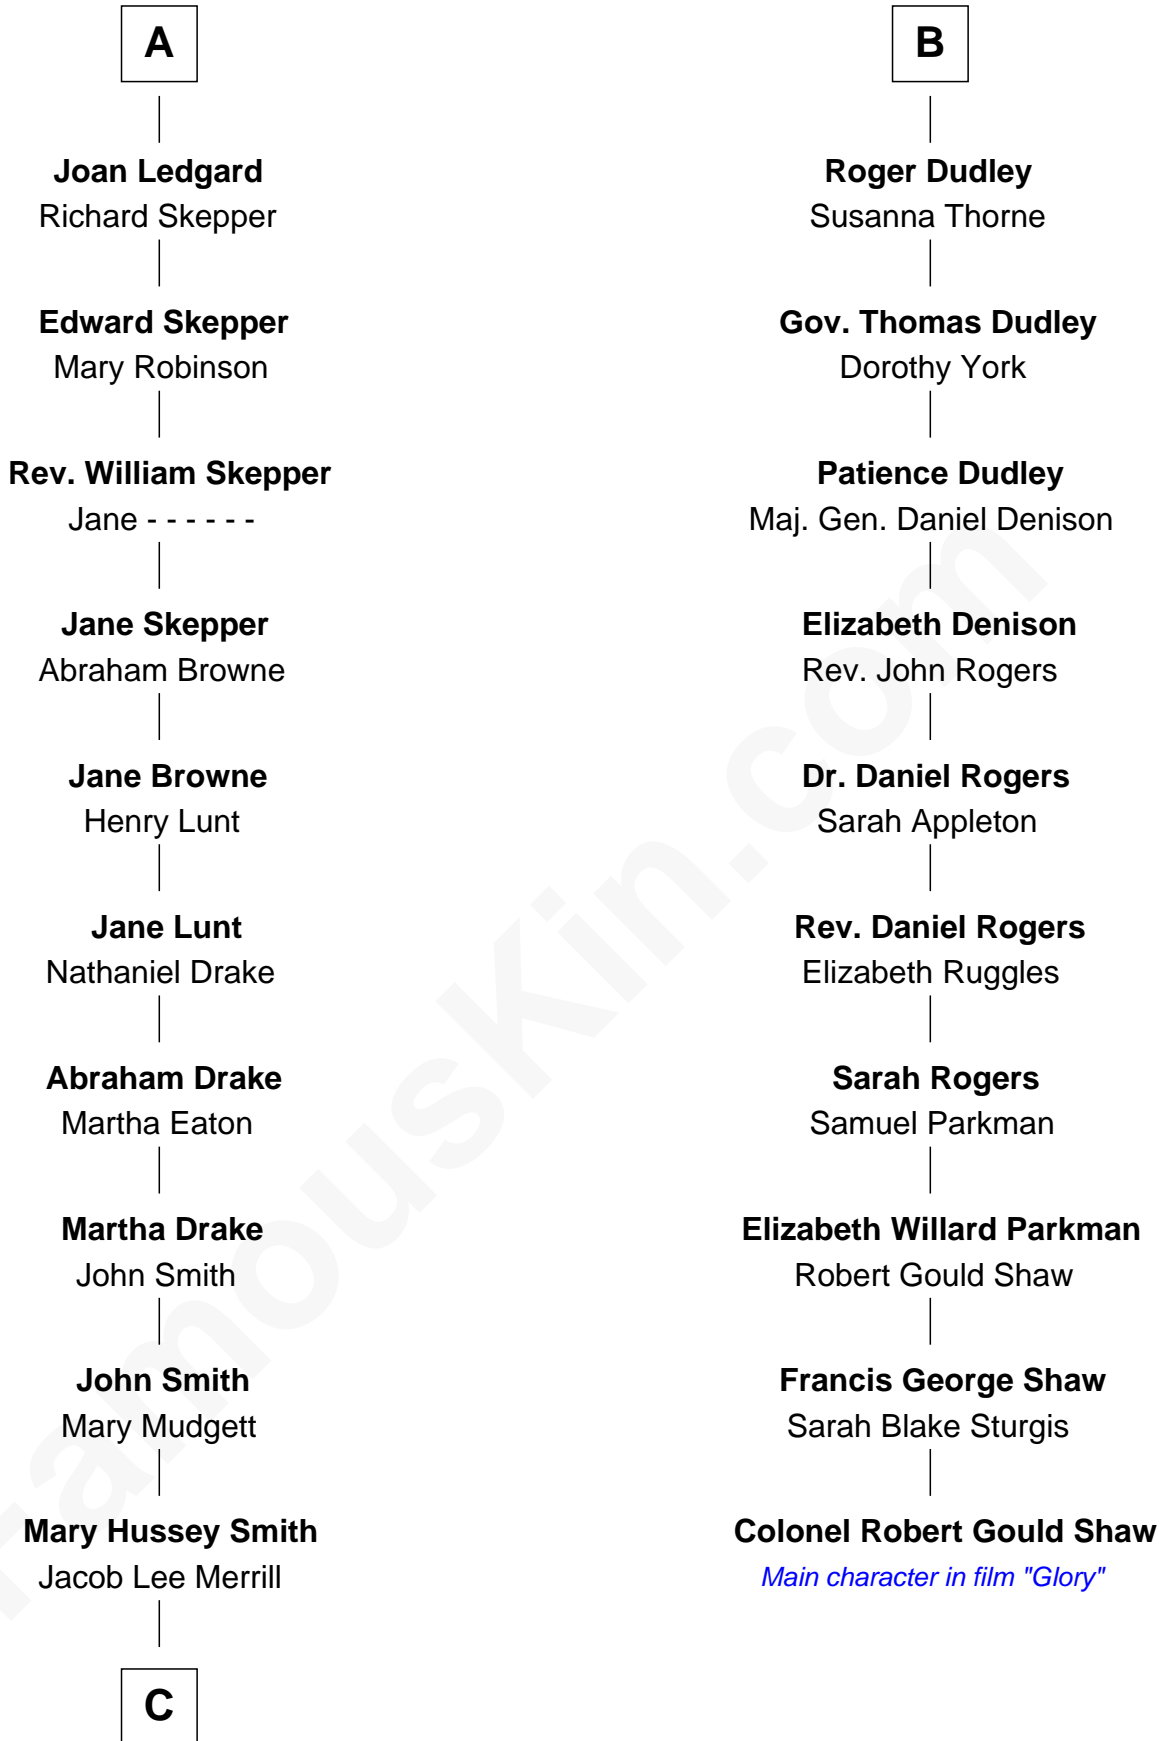

## Relationship Chart of

### Meghan Markle

*Duchess of Sussex, TV Actress*

16th cousin 5 times removed of

### Colonel Robert Gould Shaw

*U.S. Civil War leader of film "Glory" fame*

**C**

George David Merrill

Mary Bird

Gertrude May Merrill

Fred George Sanders

Doris Mary Rita Sanders