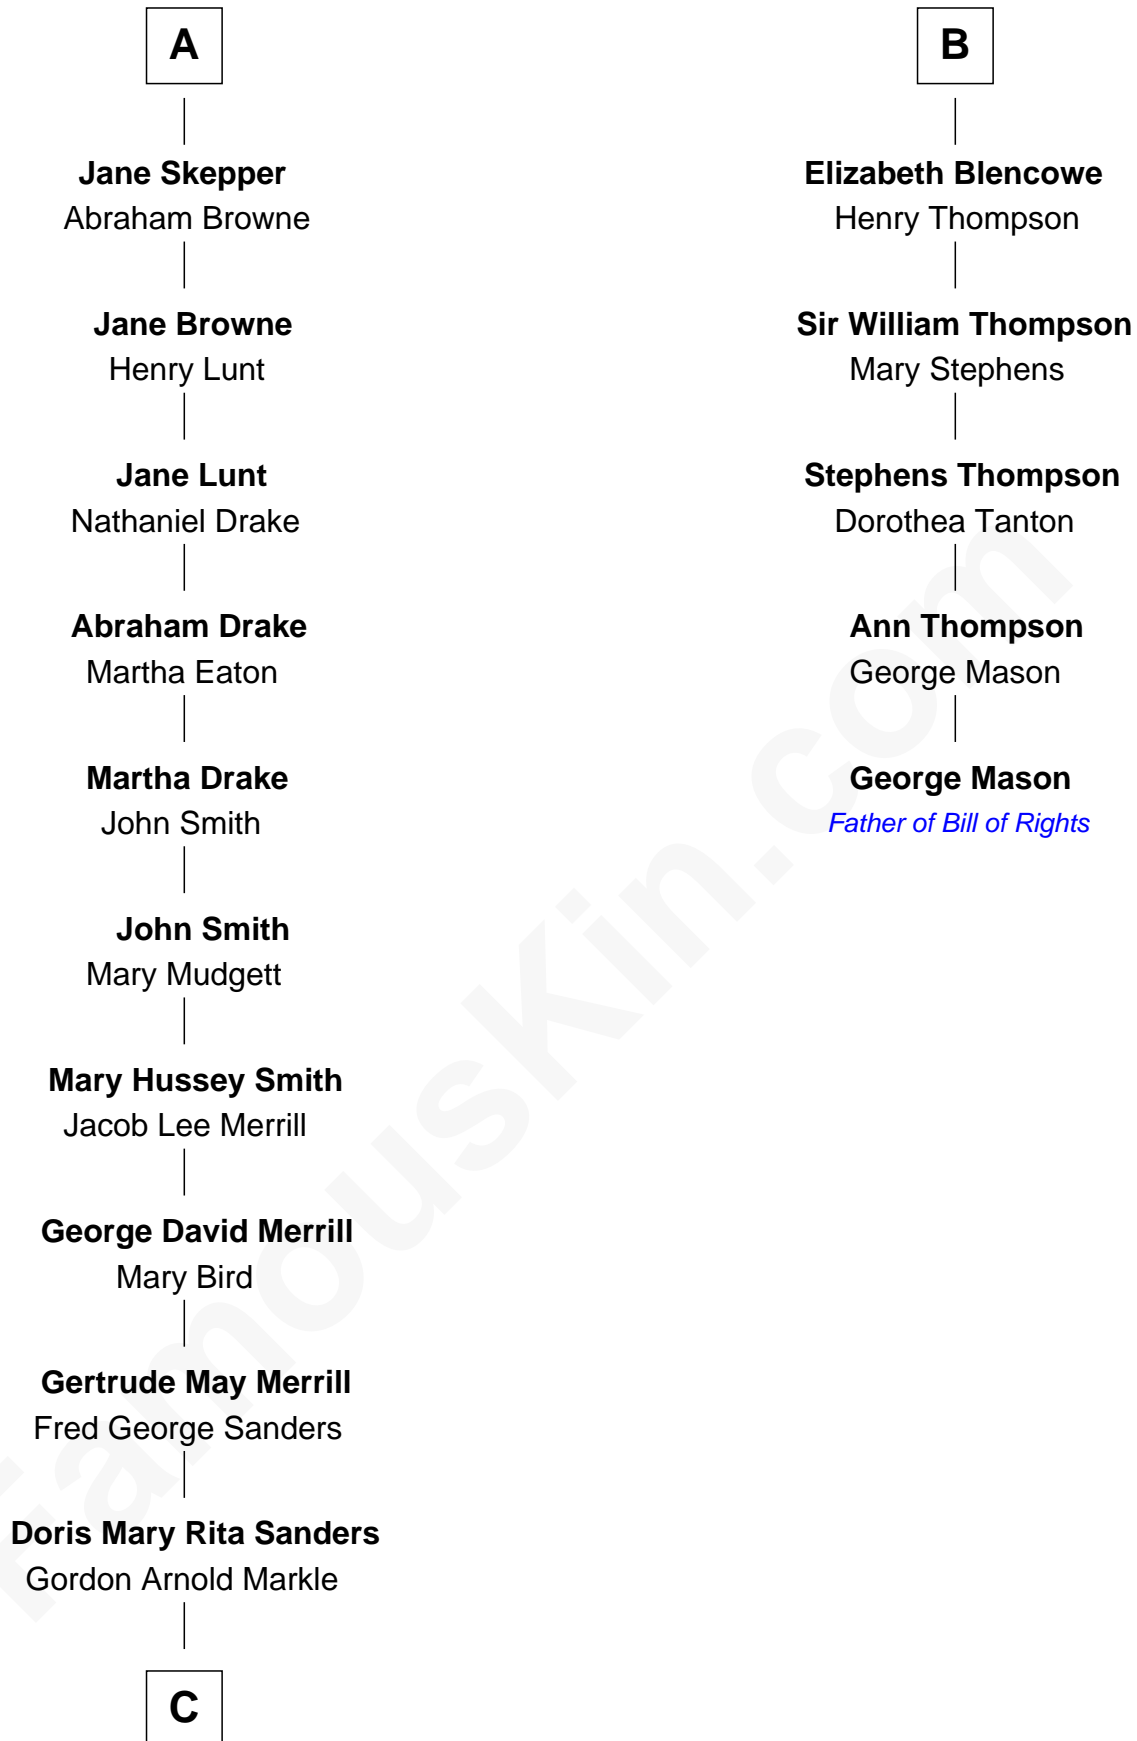

FamousKin.com Relationship Chart of Meghan Markle

Duchess of Sussex, TV Actress

11th cousin 7 times removed of

George Mason

Father of the U.S. Bill of Rights

Sir John Clifford

Elizabeth Percy

Mary Clifford
Sir Philip Wentworth

Elizabeth Wentworth
Sir Martin de la See

Joan de la See
Sir Piers Hildyard

Isabel Hildyard
Ralph Legard

Joan Ledgard
Richard Skepper

Edward Skepper
Mary Robinson

Rev. William Skepper
Jane - - - - -

A

Thomas Clifford
Joan Dacre

Matilda Clifford
Sir Edmund Sutton

Thomas Dudley
Grace Threlkeld

Winifred Dudley
Anthony Blencowe

Richard Blencowe
Apollonia Tolson

Sir Henry Blencowe
Grace Sandford

John Blencowe
Anne Mallison

B

C