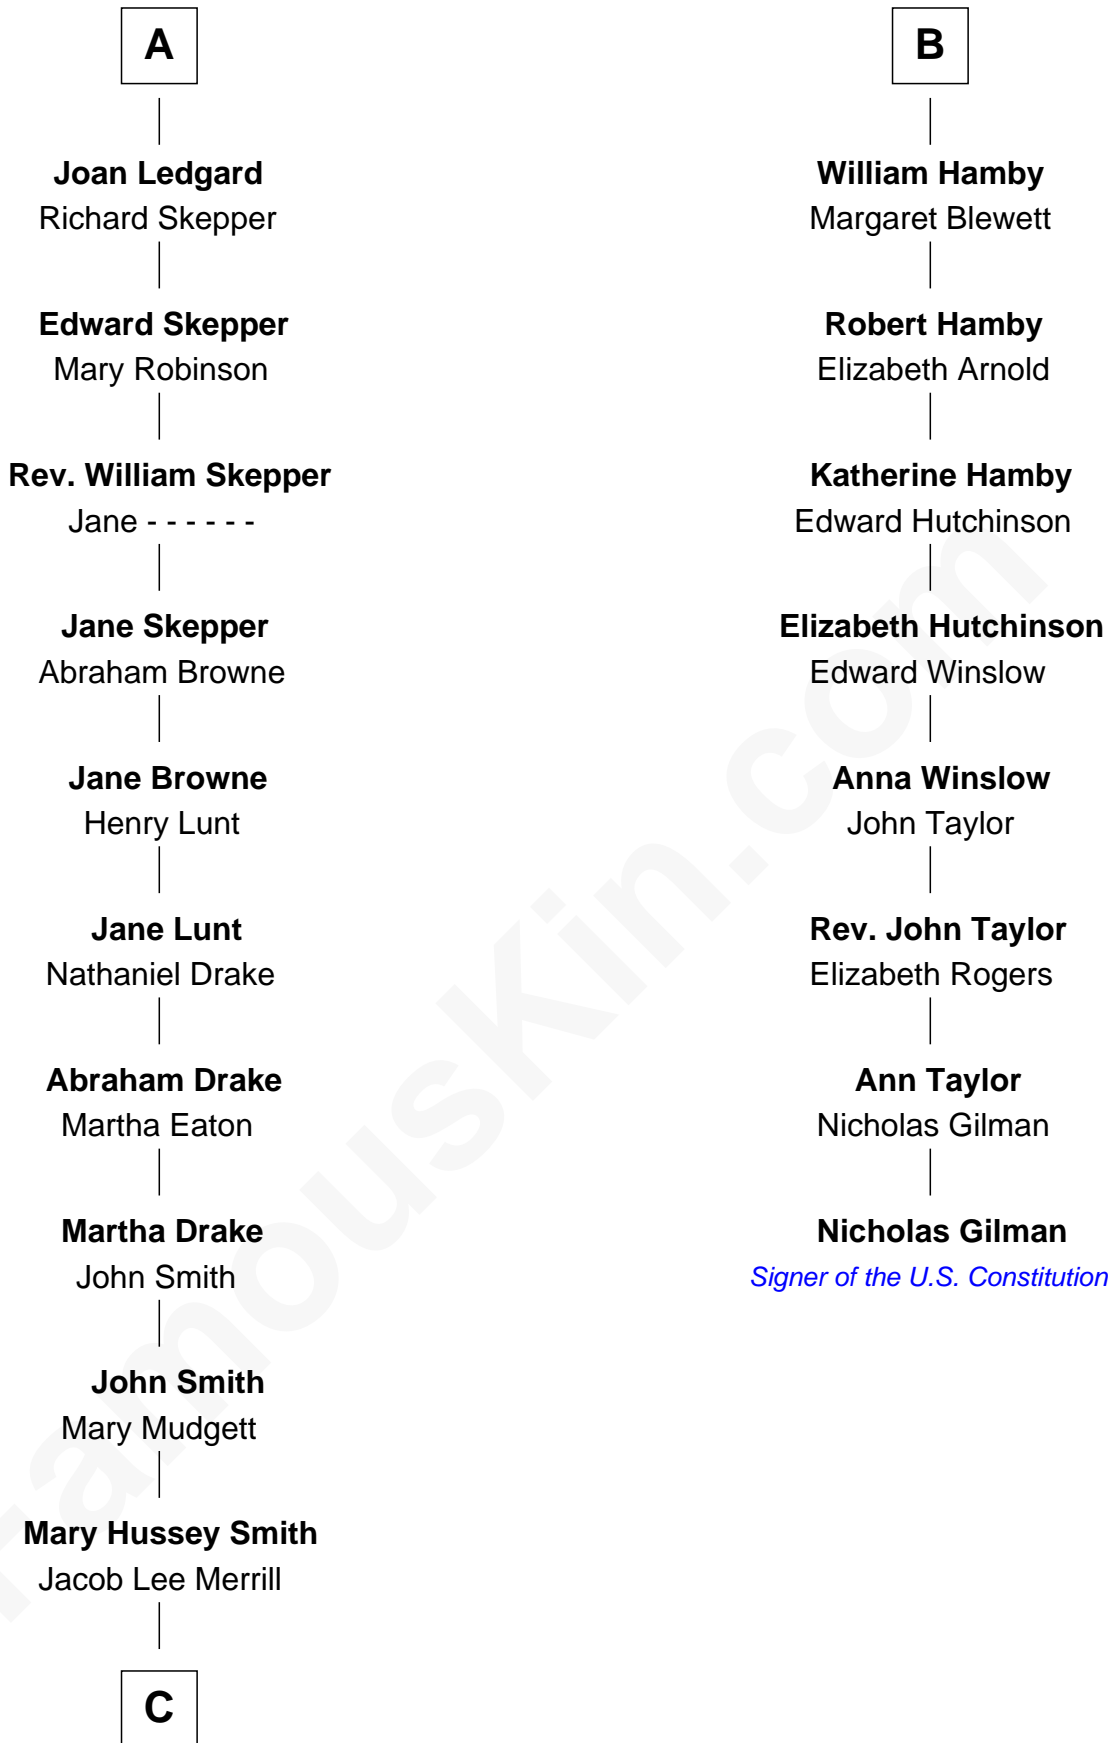

## Relationship Chart of

### Meghan Markle

*Duchess of Sussex, TV Actress*

14th cousin 7 times removed of

### Nicholas Gilman

*Signer of the U.S. Constitution*

**C**

George David Merrill

Mary Bird

Gertrude May Merrill

Fred George Sanders

Doris Mary Rita Sanders