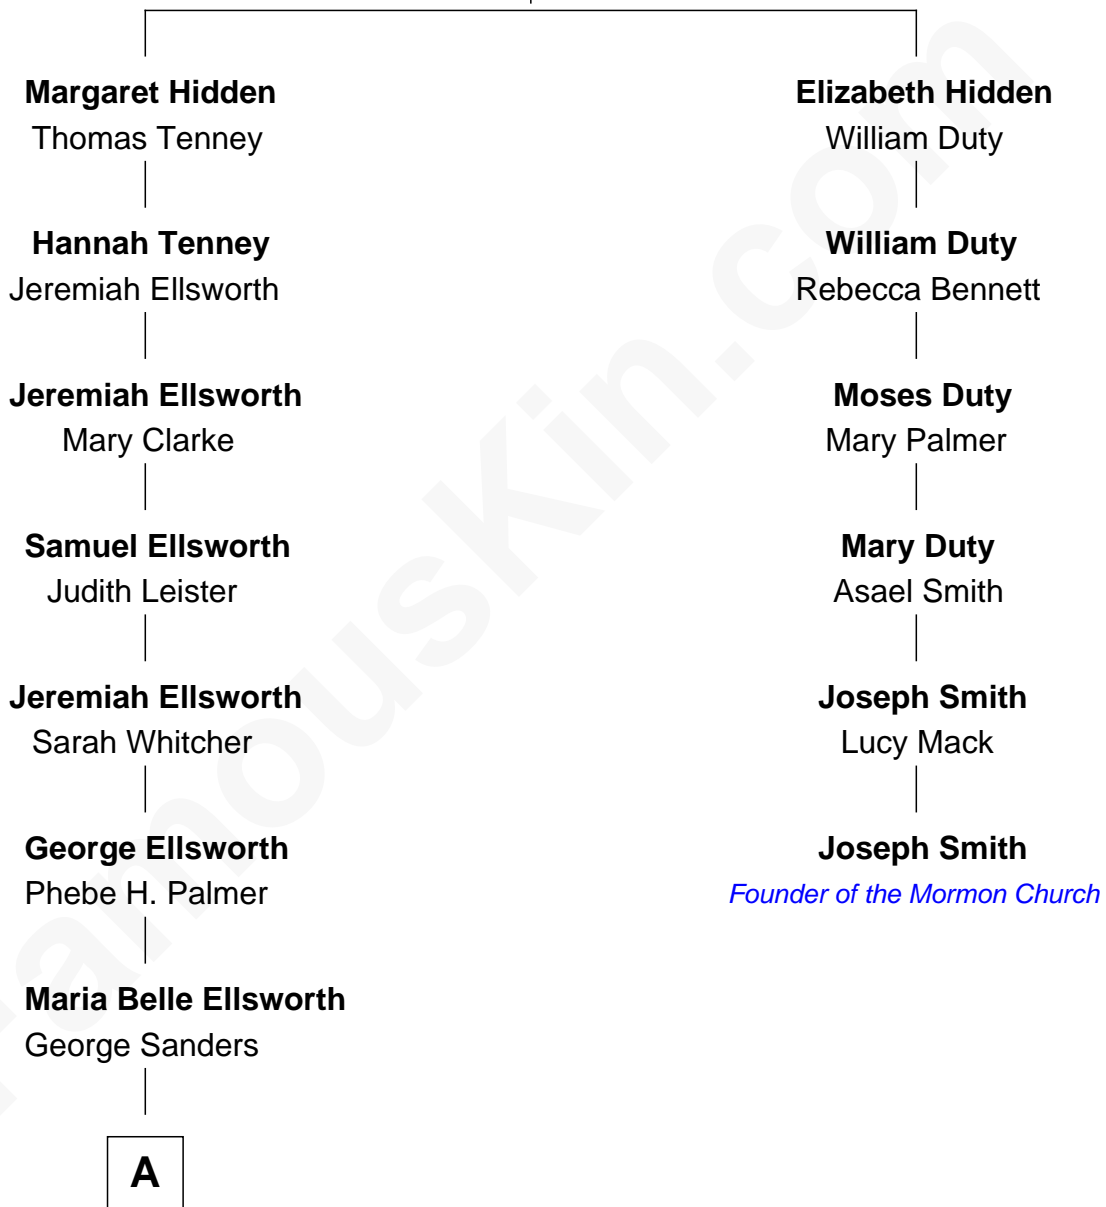

FamousKin.com

Relationship Chart of Meghan Markle

Duchess of Sussex, TV Actress

5th cousin 5 times removed of

Joseph Smith

Founder of the Mormon Church

Andrew Hidden
Sarah Houstin

A

—
Fred George Sanders

Gertrude May Merrill

—
Doris Mary Rita Sanders

Gordon Arnold Markle

—
Thomas Wayne Markle

Doria Loyce Ragland

—
Meghan Markle

Duchess of Sussex, TV Actress