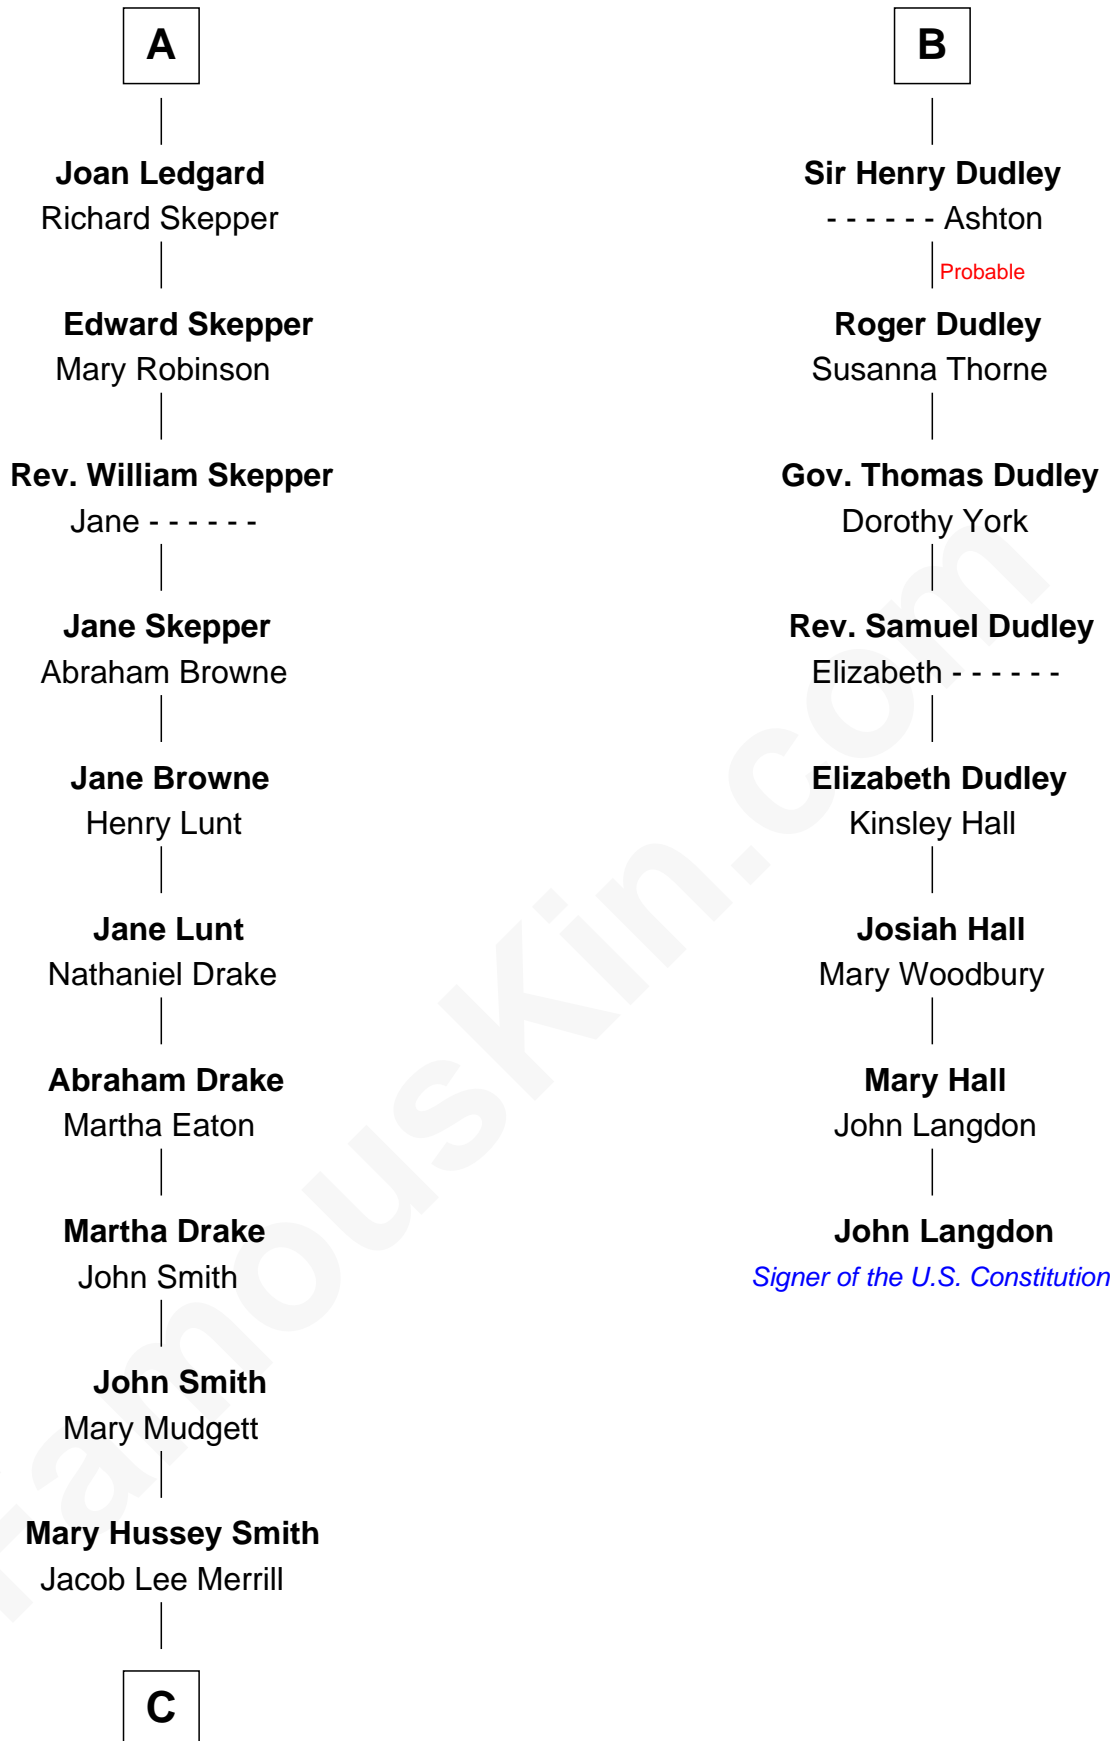

FamousKin.com

Relationship Chart of

Meghan Markle

Duchess of Sussex, TV Actress

14th cousin 7 times removed of

John Langdon

Signer of the U.S. Constitution

C

George David Merrill

Mary Bird

Gertrude May Merrill

Fred George Sanders

Doris Mary Rita Sanders

Gordon Arnold Markle

Thomas Wayne Markle

Doria Loyce Ragland