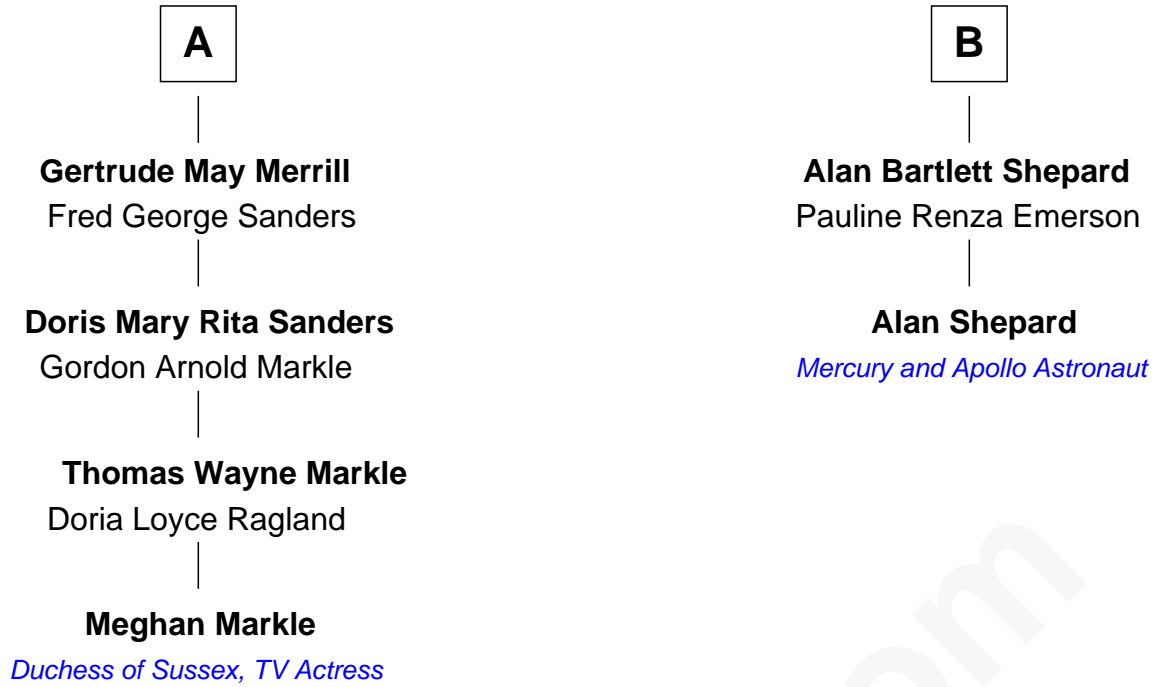

FamousKin.com

Relationship Chart of Meghan Markle

Duchess of Sussex, TV Actress

8th cousin 2 times removed of

Alan Shepard

Mercury and Apollo Astronaut

Nathaniel Bachiler

with wife
Mary Carter

with wife
Deborah Smith

Theodate Bachiler

Morris Hobbs

Stephen Batchelder

Mary Deaborn

Mary Hobbs

Benjamin Smith

Stephen Batchelder

Benjamin True

John Smith

Mary Mudgett

Mary True

Bradbury Bartlett

Mary Hussey Smith

Jacob Lee Merrill

Thomas Bradbury Bartlett

Victoria Elizabeth Williams Cilley

George David Merrill

Mary Bird

Annie Elizabeth Bartlett

Frederick Johnson Shepard

A

B

FamousKin.com