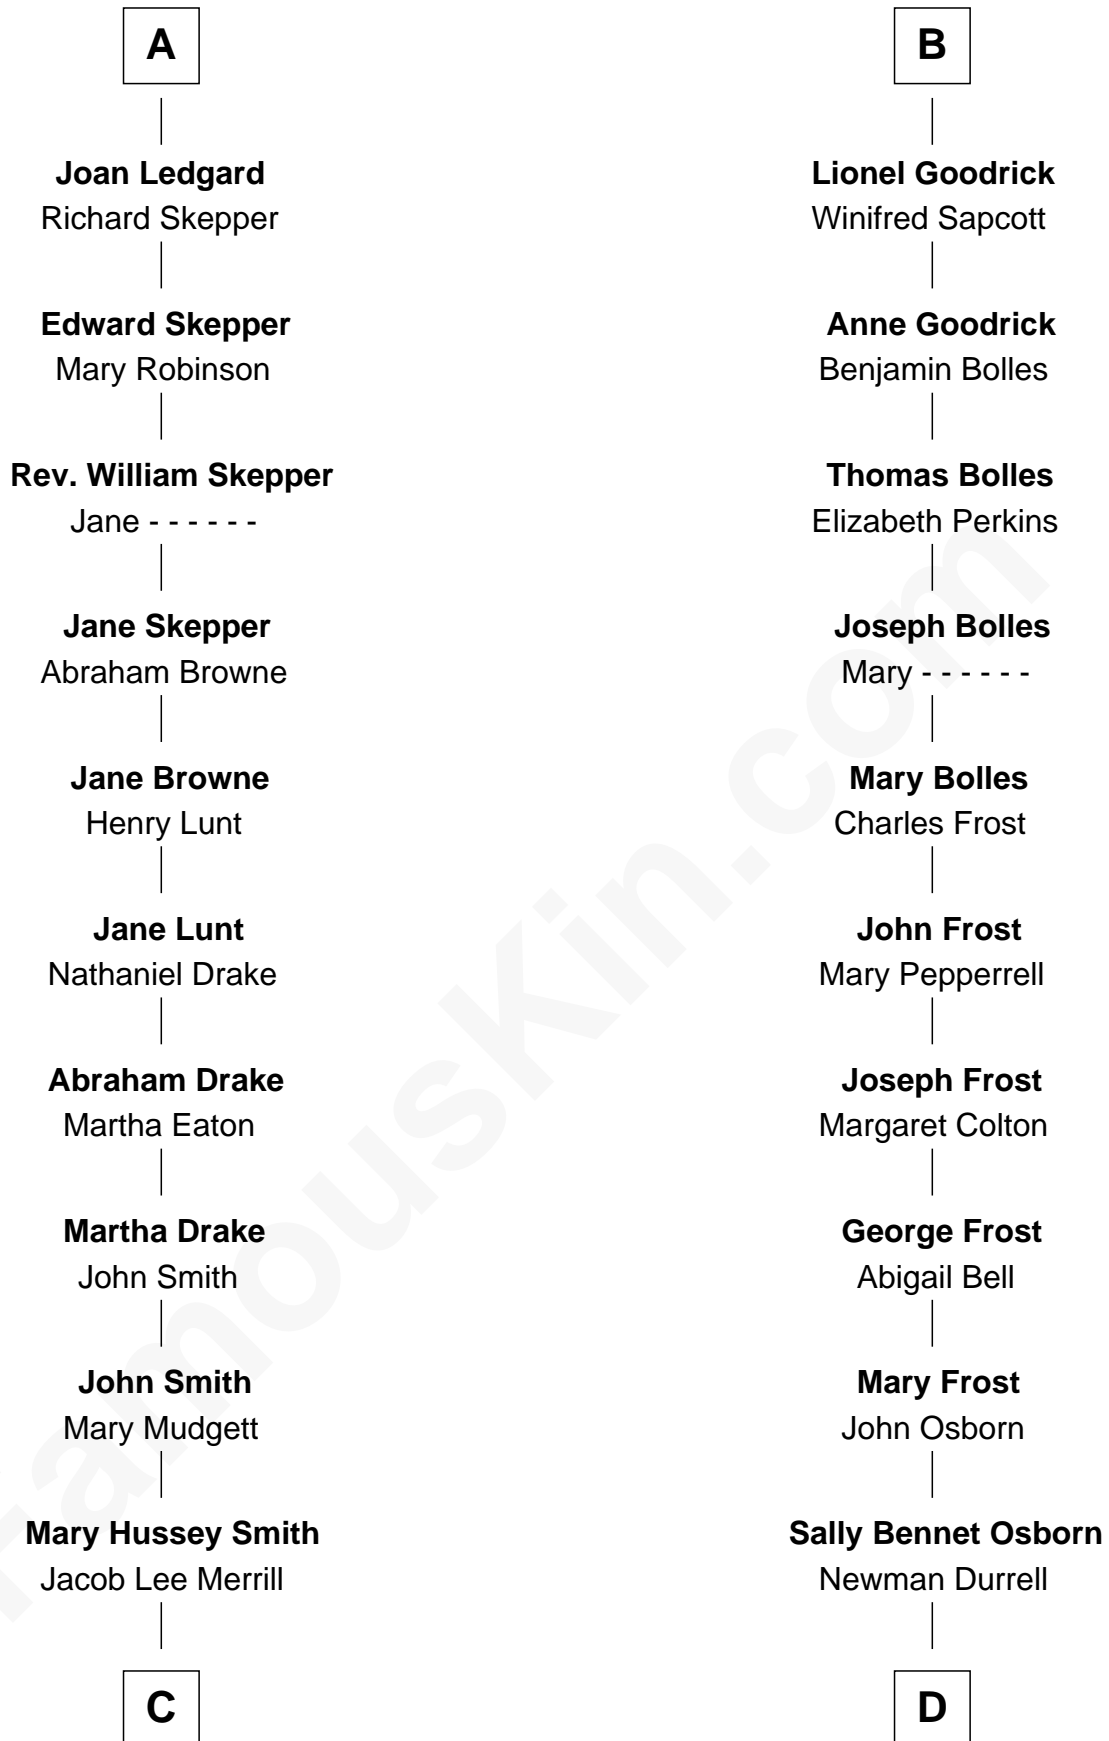

## Relationship Chart of

### Meghan Markle

*Duchess of Sussex, TV Actress*

20th cousin 1 time removed of

### Lucille Ball

*TV Actress - "I Love Lucy"*

**C**

**George David Merrill**

Mary Bird

**Gertrude May Merrill**

Fred George Sanders

**Doris Mary Rita Sanders**