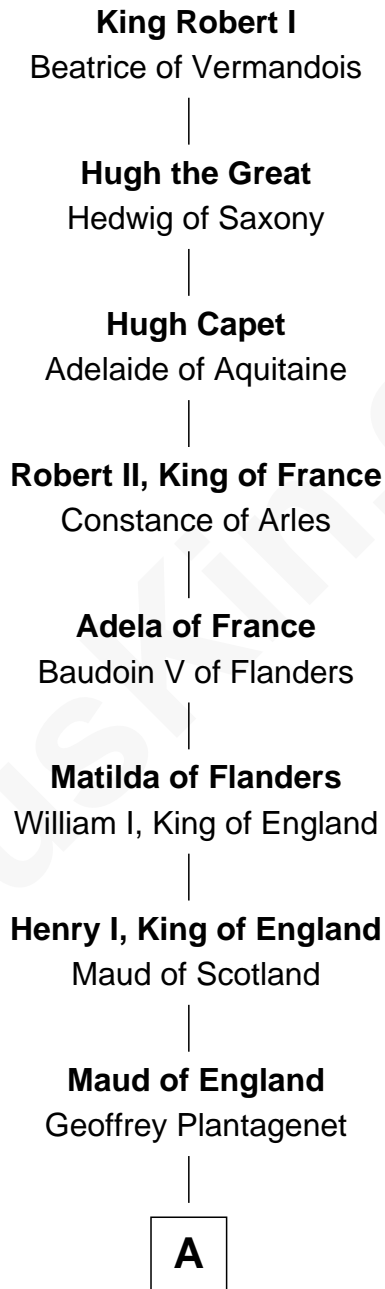

FamousKin.com Relationship Chart of

Meghan Markle

Duchess of Sussex, TV Actress

33rd Great-granddaughter of

King Robert I

King of France

A

Henry II, King of England

Eleanor of Aquitaine

John, King of England

Isabelle of Angoulême

Henry III, King of England

Eleanor of Provence

Edmund Plantagenet

Blanche of Artois

Henry Plantagenet