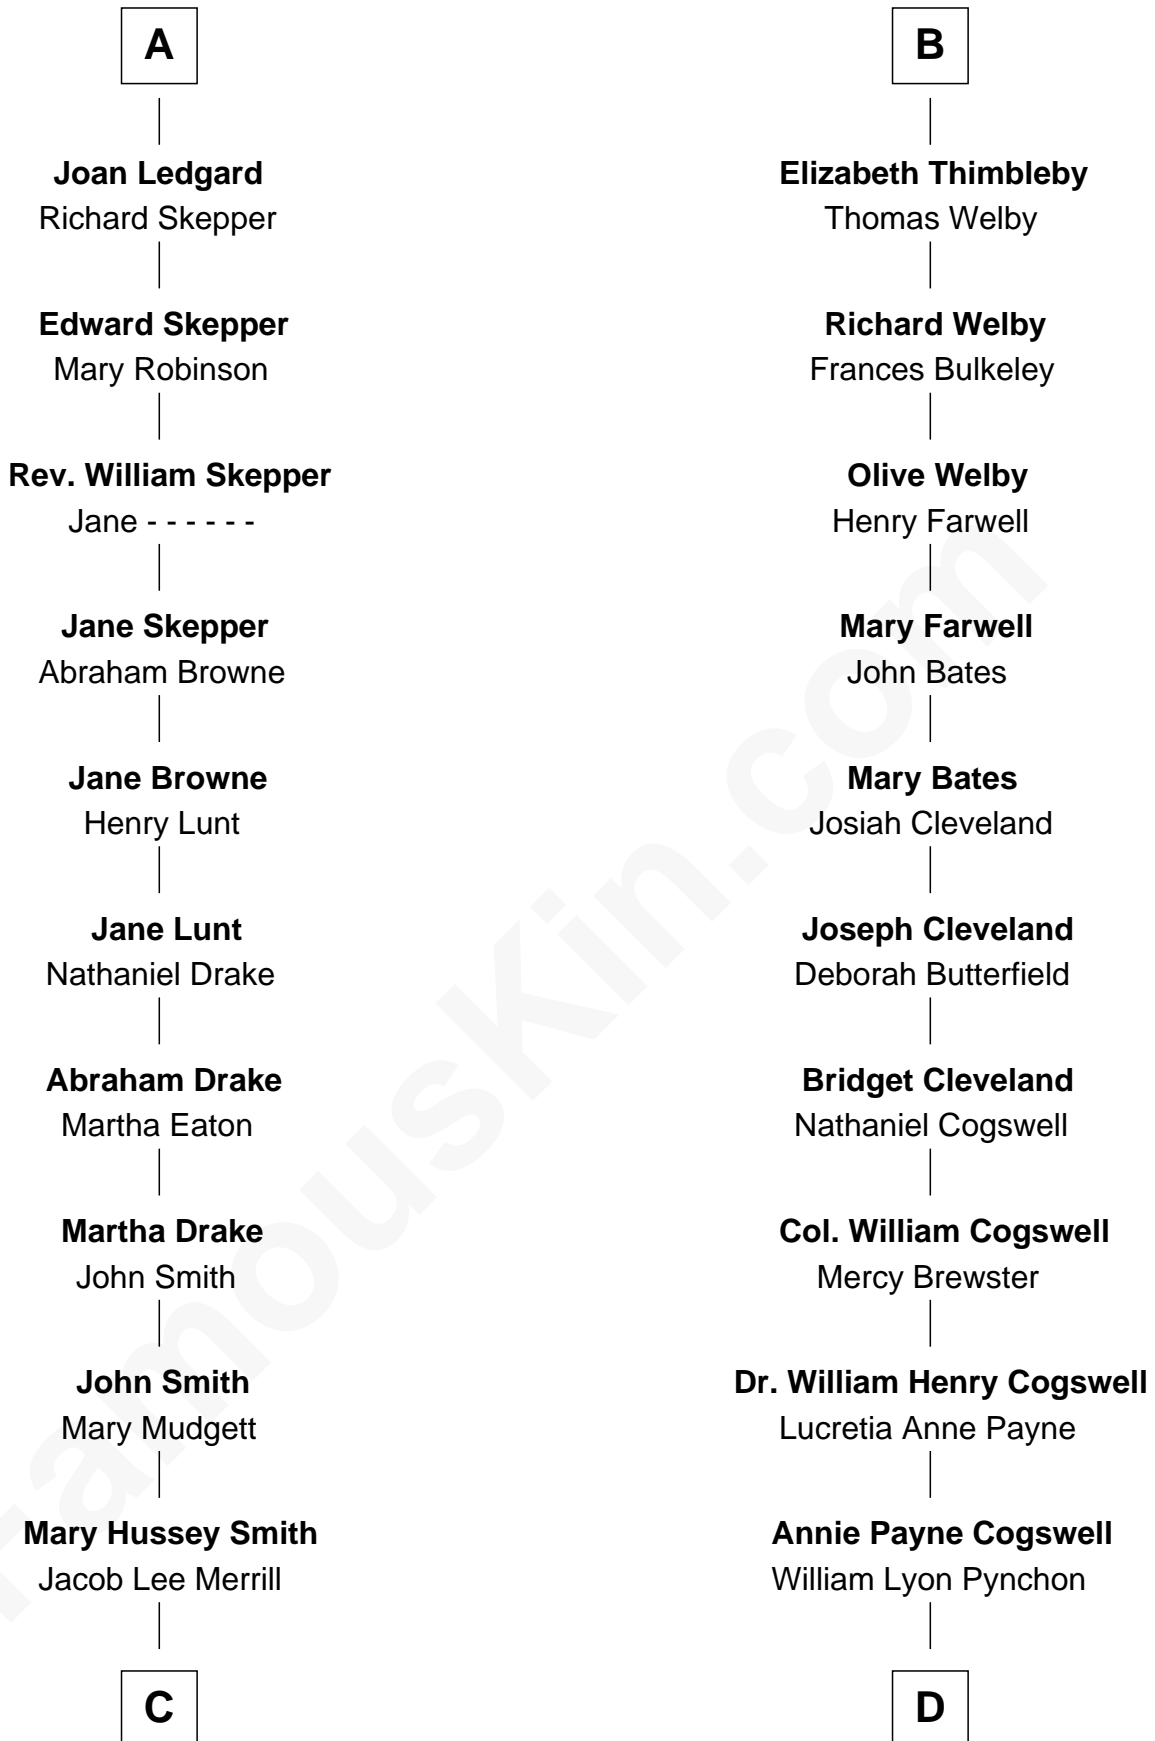

FamousKin.com

Relationship Chart of

Meghan Markle

Duchess of Sussex, TV Actress

19th cousin 2 times removed of

Thomas Pynchon

American Novelist

Ralph de Stafford
Margaret de Audley

Sir Hugh de Stafford
Philippa de Beauchamp

Beatrice de Stafford
Thomas de Ros

Katherine de Stafford
Michael de la Pole

Margaret de Ros
Sir Reynold Grey

Isabel de la Pole
Thomas Morley

Margaret Grey
Sir William Bonville

Anne Morley
Sir John Hastings

Elizabeth Bonville
William Talboys

Elizabeth Hastings
Sir Robert Hildyard

Sir Robert Talboys
Elizabeth Heron

Sir Piers Hildyard
Joan de la See

Maud Talboys
Sir Robert Tyrwhit

Isabel Hildyard
Ralph Legard

Katharine Tyrwhit
Sir Richard Thimbleby

A

B

C

George David Merrill

Mary Bird

Gertrude May Merrill

Fred George Sanders