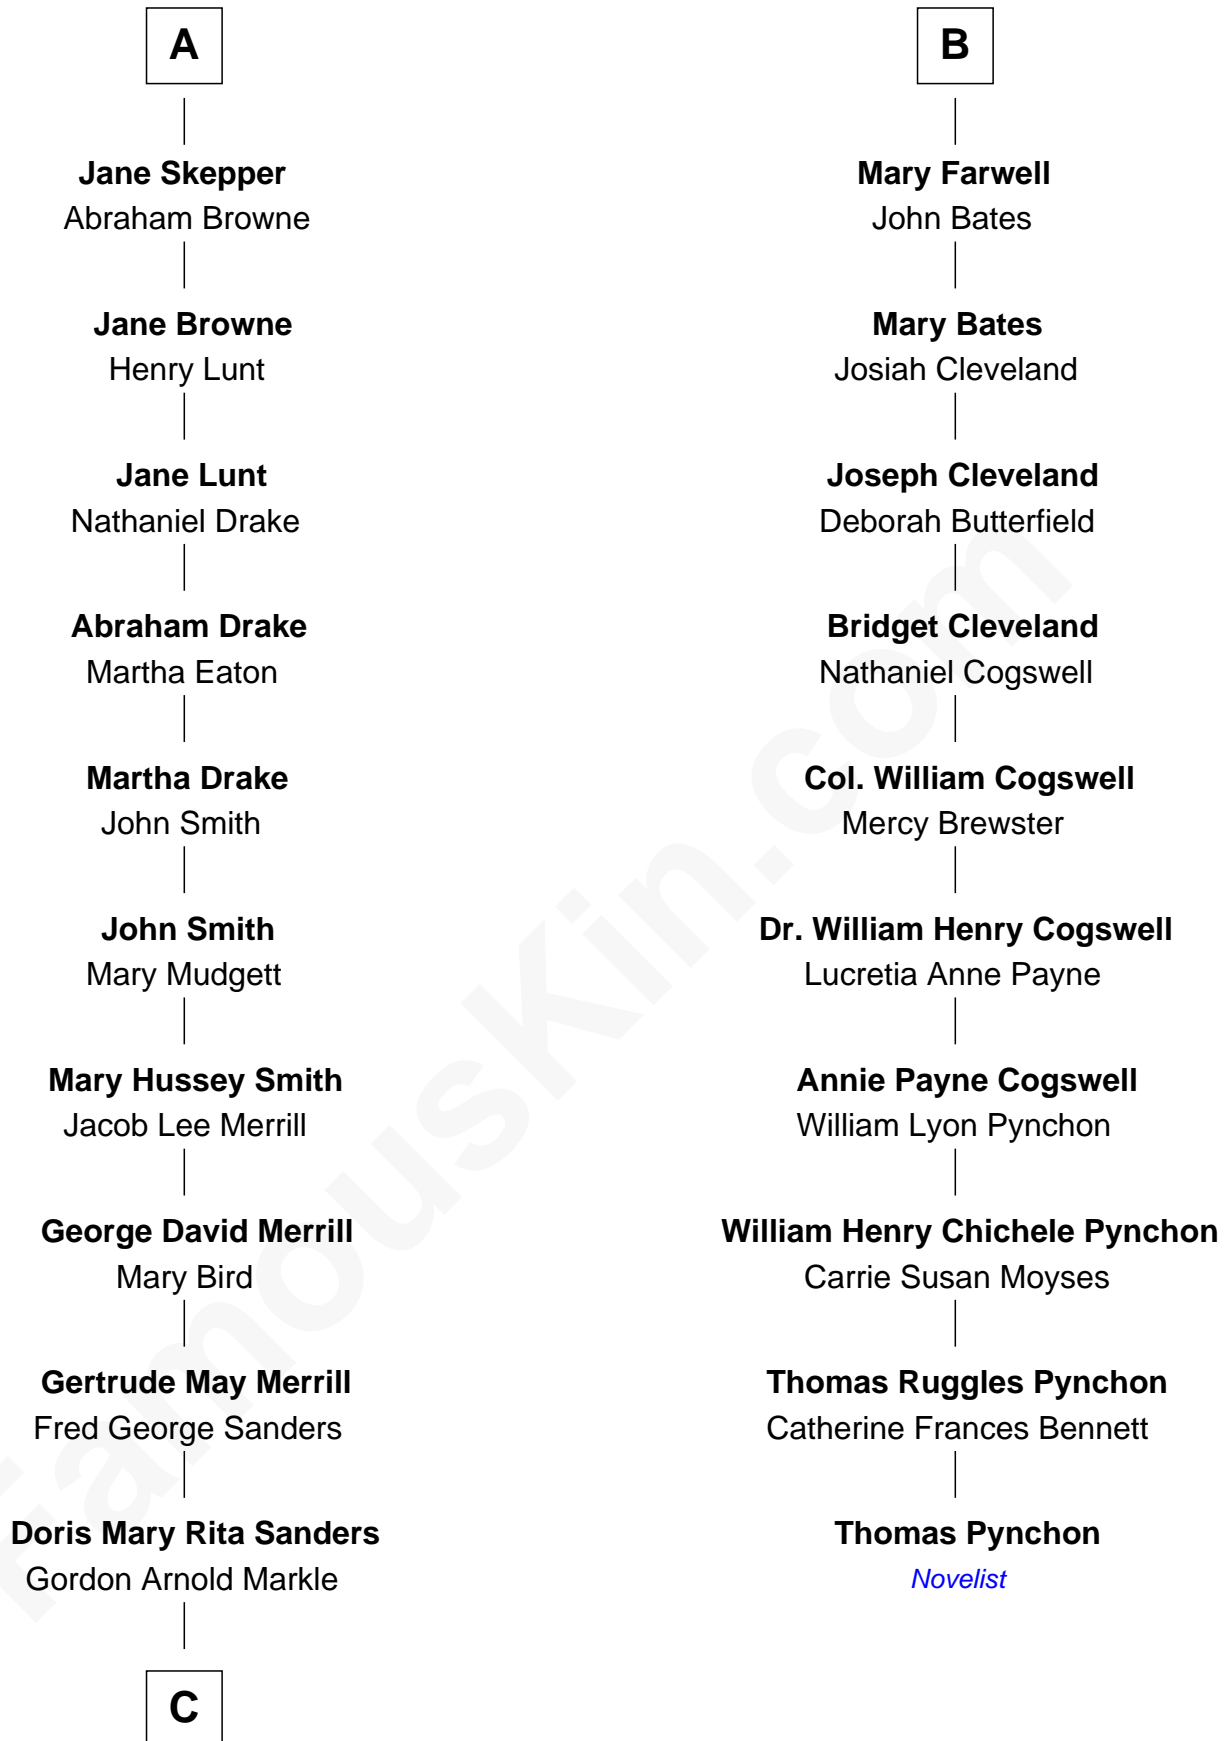

FamousKin.com

Relationship Chart of

Meghan Markle

Duchess of Sussex, TV Actress

16th cousin 2 times removed of

Thomas Pynchon
American Novelist

Sir Roger Wentworth
Margery Despencer

Sir Philip Wentworth
Mary Clifford

Agnes Wentworth
Sir Robert Constable

Elizabeth Wentworth
Sir Martin de la See

Anne Constable
William Tyrwhit

Joan de la See
Sir Piers Hildyard

Sir Robert Tyrwhit
Maud Talboys

Isabel Hildyard
Ralph Legard

Katharine Tyrwhit
Sir Richard Thimbleby

Joan Ledgard
Richard Skepper

Elizabeth Thimbleby
Thomas Welby

Edward Skepper
Mary Robinson

Richard Welby
Frances Bulkeley

Rev. William Skepper
Jane - - - - -

Olive Welby
Henry Farwell

A

B