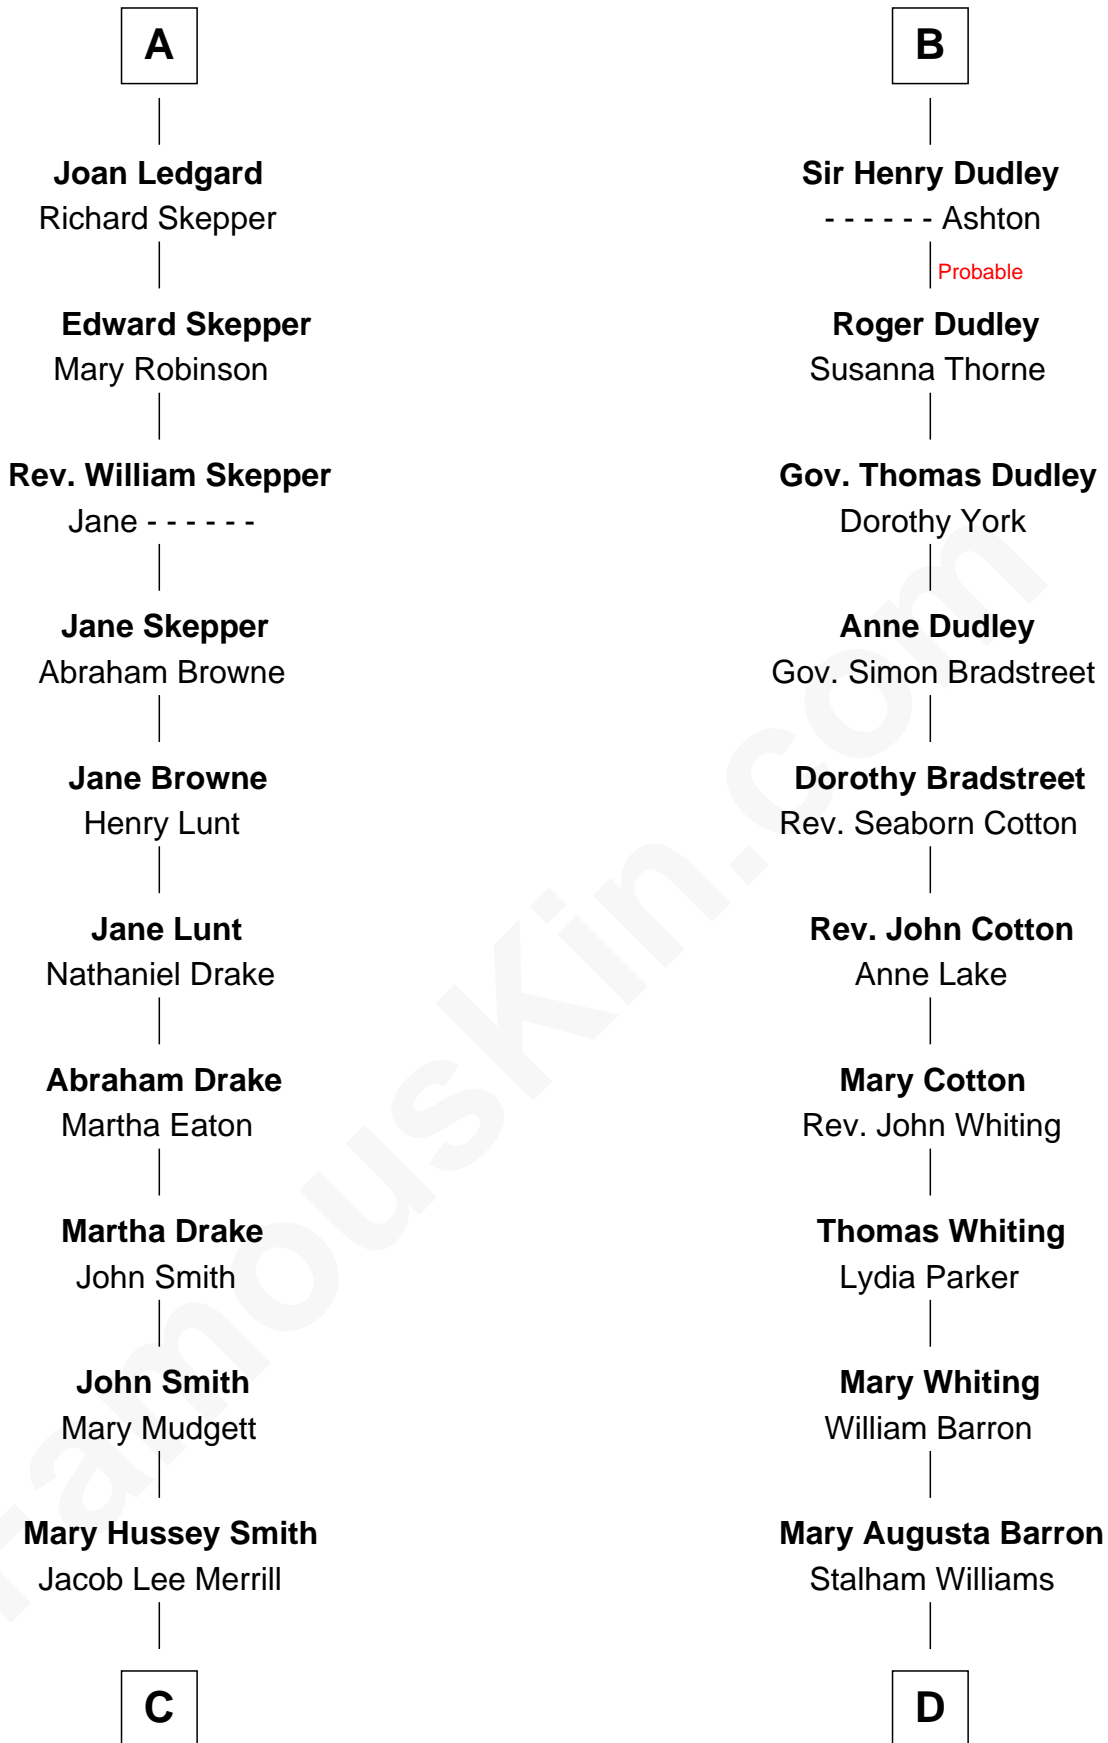

FamousKin.com

Relationship Chart of

Meghan Markle

Duchess of Sussex, TV Actress

19th cousin 2 times removed of

James Sherman

27th U.S. Vice-President

Ralph de Stafford

Margaret de Audley

Sir Hugh de Stafford
Philippa de Beauchamp

Katherine de Stafford
Michael de la Pole

Isabel de la Pole
Thomas Morley

Anne Morley
Sir John Hastings

Elizabeth Hastings
Sir Robert Hildyard

Sir Piers Hildyard
Joan de la See

Isabel Hildyard
Ralph Legard

A

Beatrice de Stafford
Thomas de Ros

Margaret de Ros
Sir Reynold Grey

Margaret Grey
Sir William Bonville

William Bonville
Elizabeth Harington

William Bonville
Katherine Neville

Cecily Bonville
Thomas Grey

Cecily Grey
Sir John Sutton

B

C

George David Merrill

Mary Bird

Gertrude May Merrill

Fred George Sanders

Doris Mary Rita Sanders