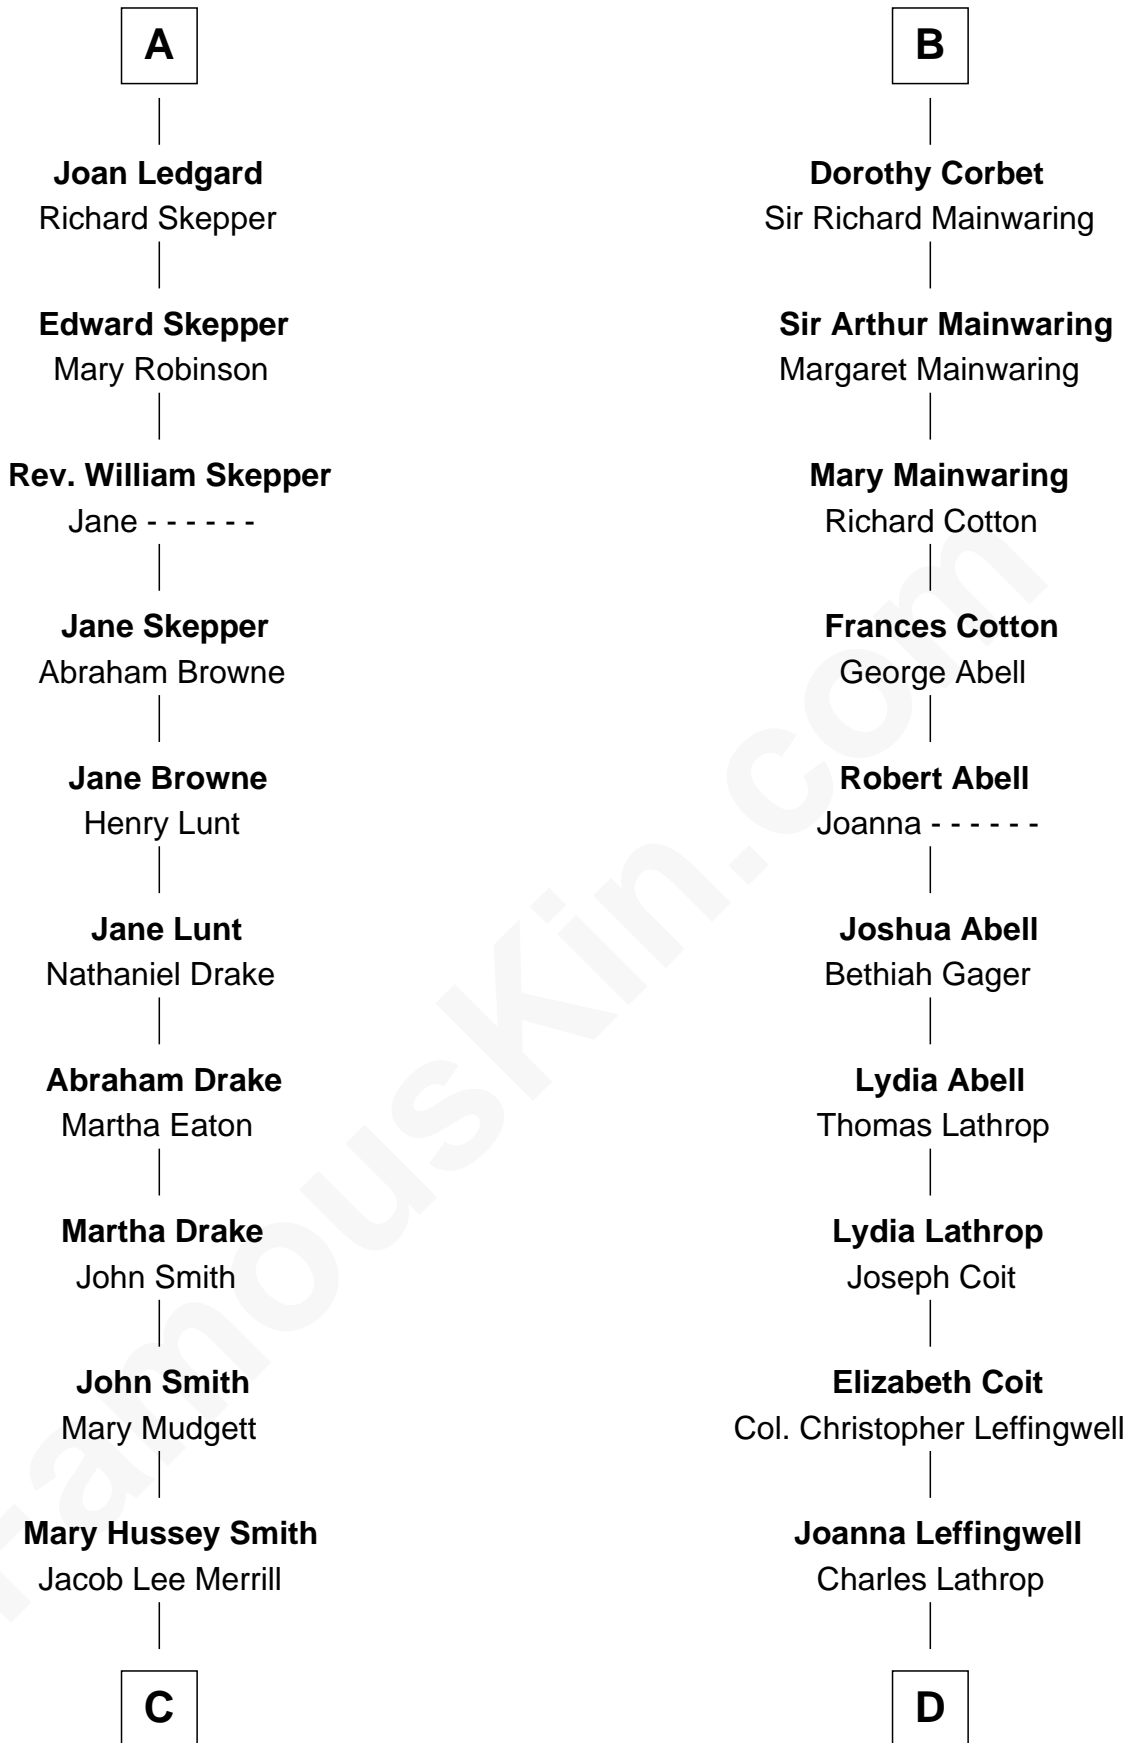

FamousKin.com

Relationship Chart of

Meghan Markle

Duchess of Sussex, TV Actress

20th cousin 1 time removed of

Allen Dulles

5th Director of the C.I.A.

C

George David Merrill

Mary Bird

Gertrude May Merrill

Fred George Sanders

Doris Mary Rita Sanders

Gordon Arnold Markle

Thomas Wayne Markle

Doria Loyce Ragland