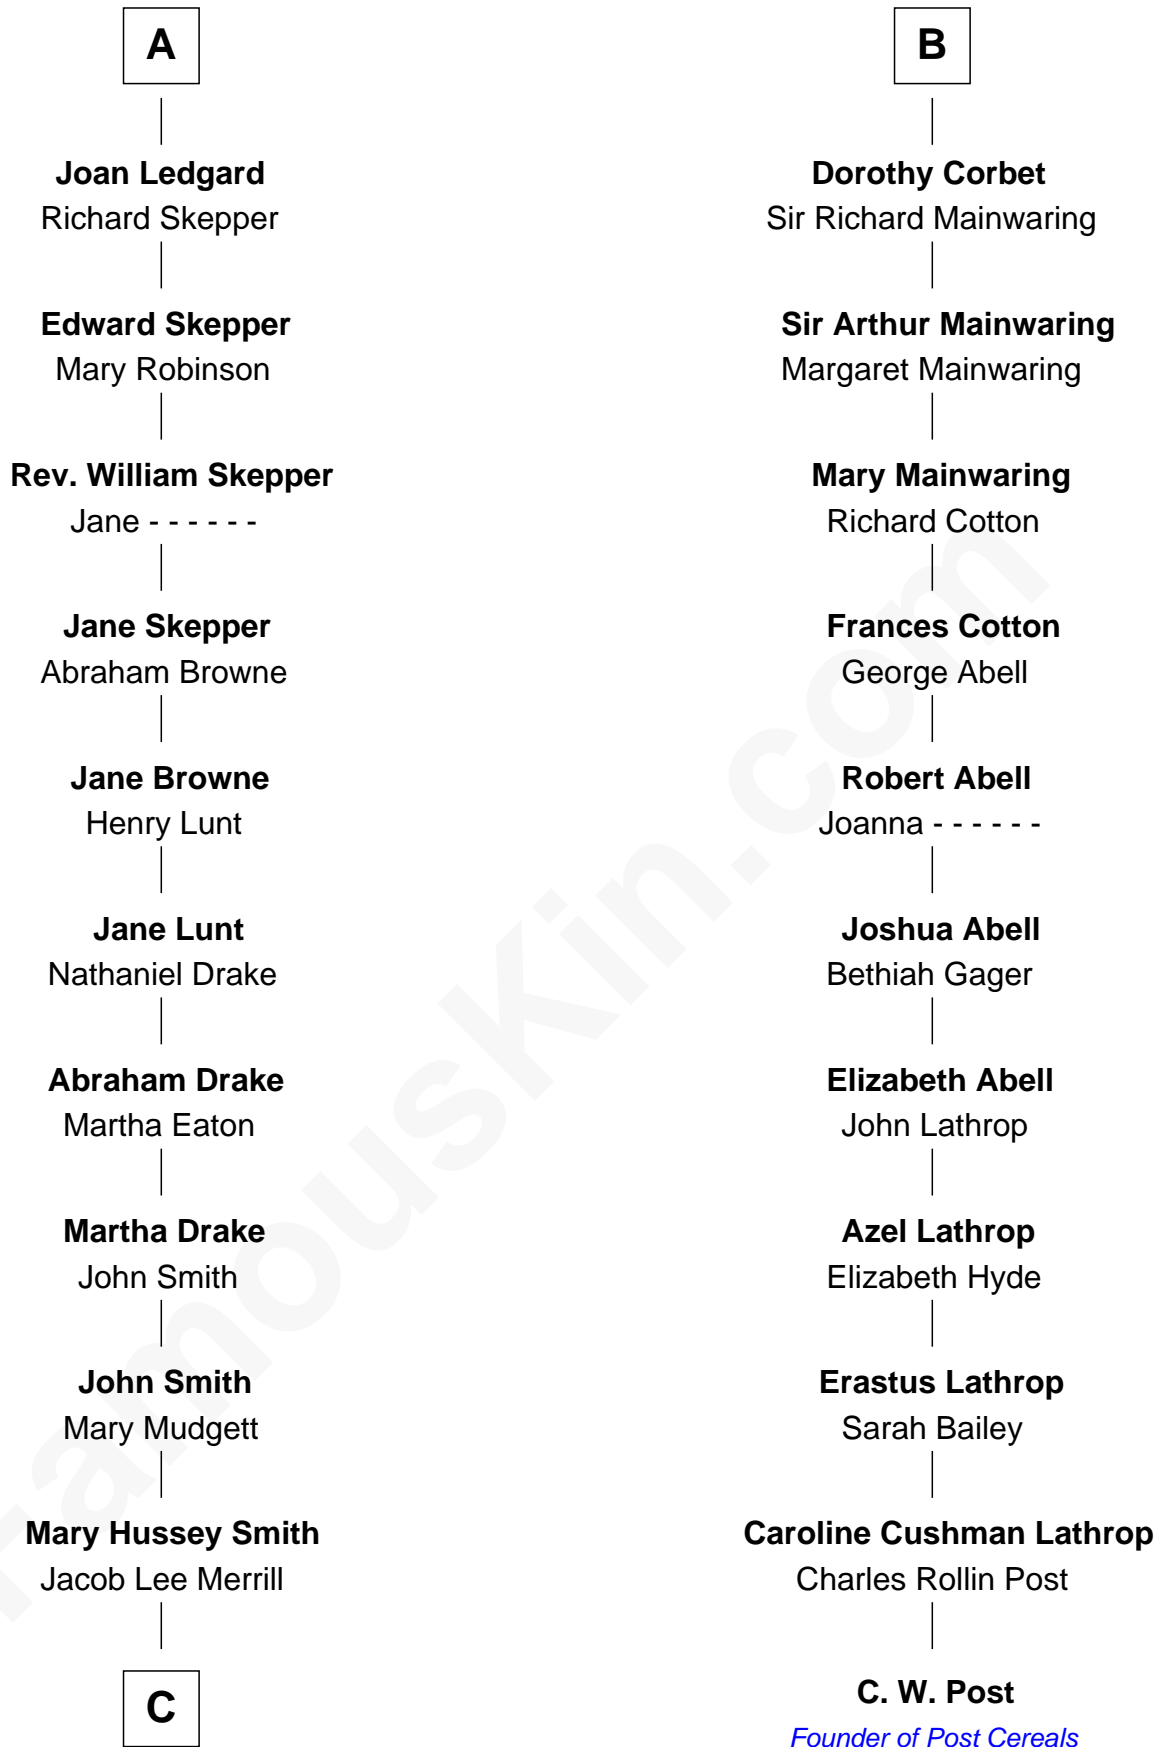

FamousKin.com

Relationship Chart of

Meghan Markle

Duchess of Sussex, TV Actress

17th cousin 4 times removed of

C. W. Post

Founder of Post Cereals

C

George David Merrill

Mary Bird

Gertrude May Merrill

Fred George Sanders

Doris Mary Rita Sanders

Gordon Arnold Markle

Thomas Wayne Markle

Doria Loyce Ragland