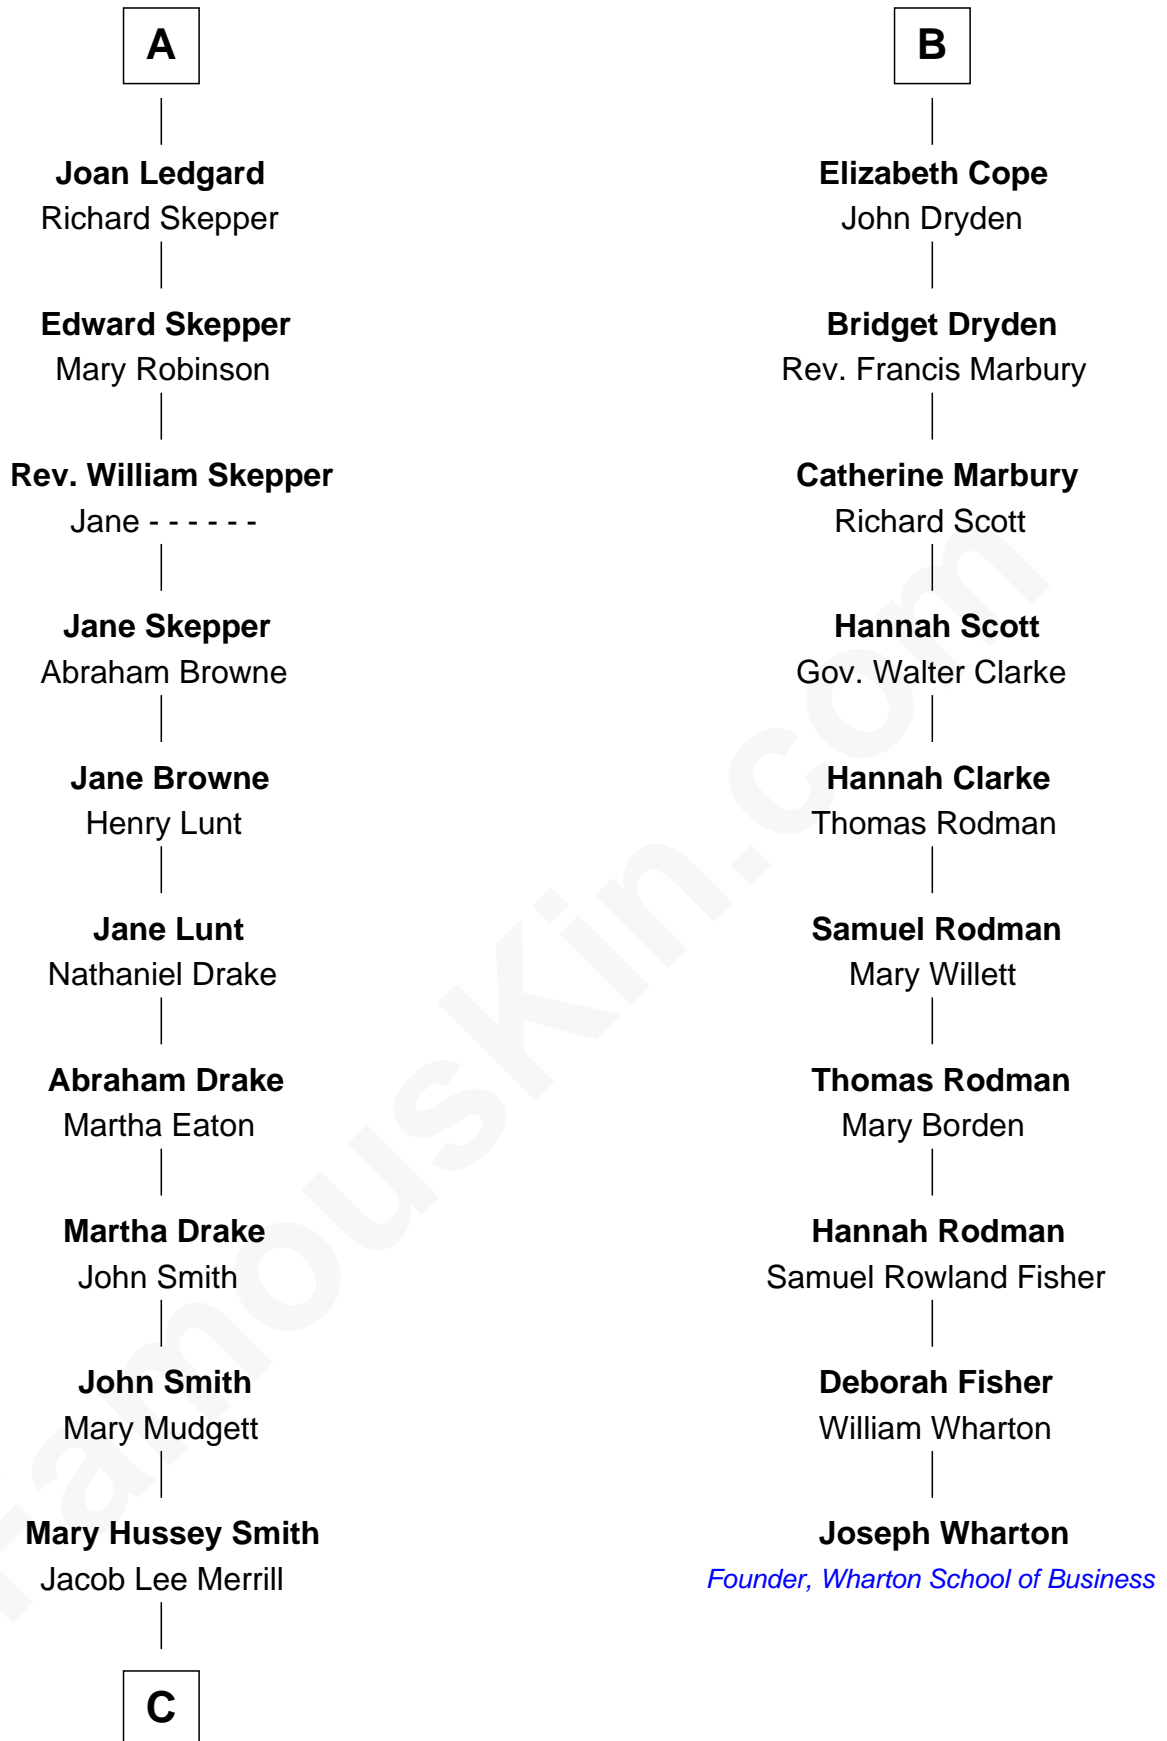

FamousKin.com

Relationship Chart of

Meghan Markle

Duchess of Sussex, TV Actress

16th cousin 5 times removed of

Joseph Wharton

Founder of the Wharton School of Business

C

George David Merrill

Mary Bird

Gertrude May Merrill

Fred George Sanders

Doris Mary Rita Sanders

Gordon Arnold Markle

Thomas Wayne Markle

Doria Loyce Ragland