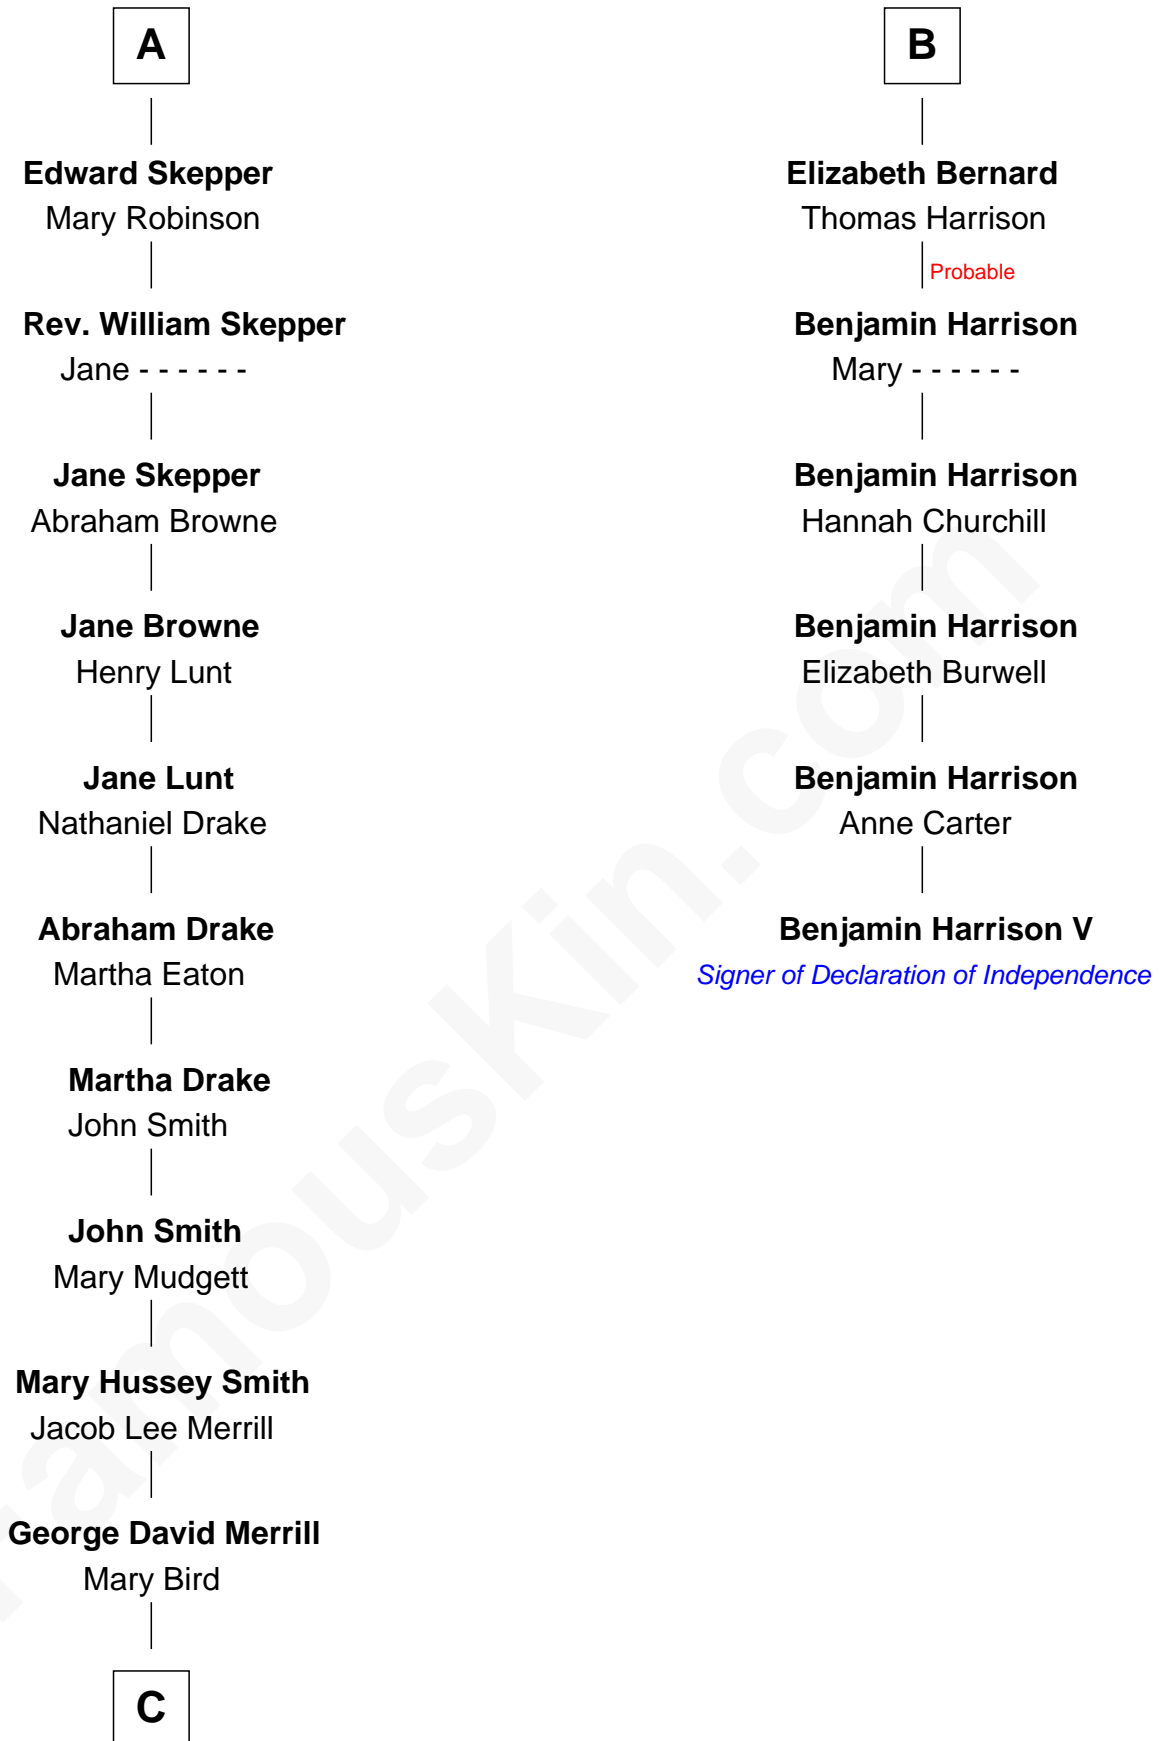

FamousKin.com

Relationship Chart of

Meghan Markle

Duchess of Sussex, TV Actress

12th cousin 8 times removed of

Benjamin Harrison V

Signer of the Declaration of Independence

C

—
Gertrude May Merrill

Fred George Sanders

—
Doris Mary Rita Sanders

Gordon Arnold Markle

—
Thomas Wayne Markle

Doria Loyce Ragland

—
Meghan Markle

Duchess of Sussex, TV Actress