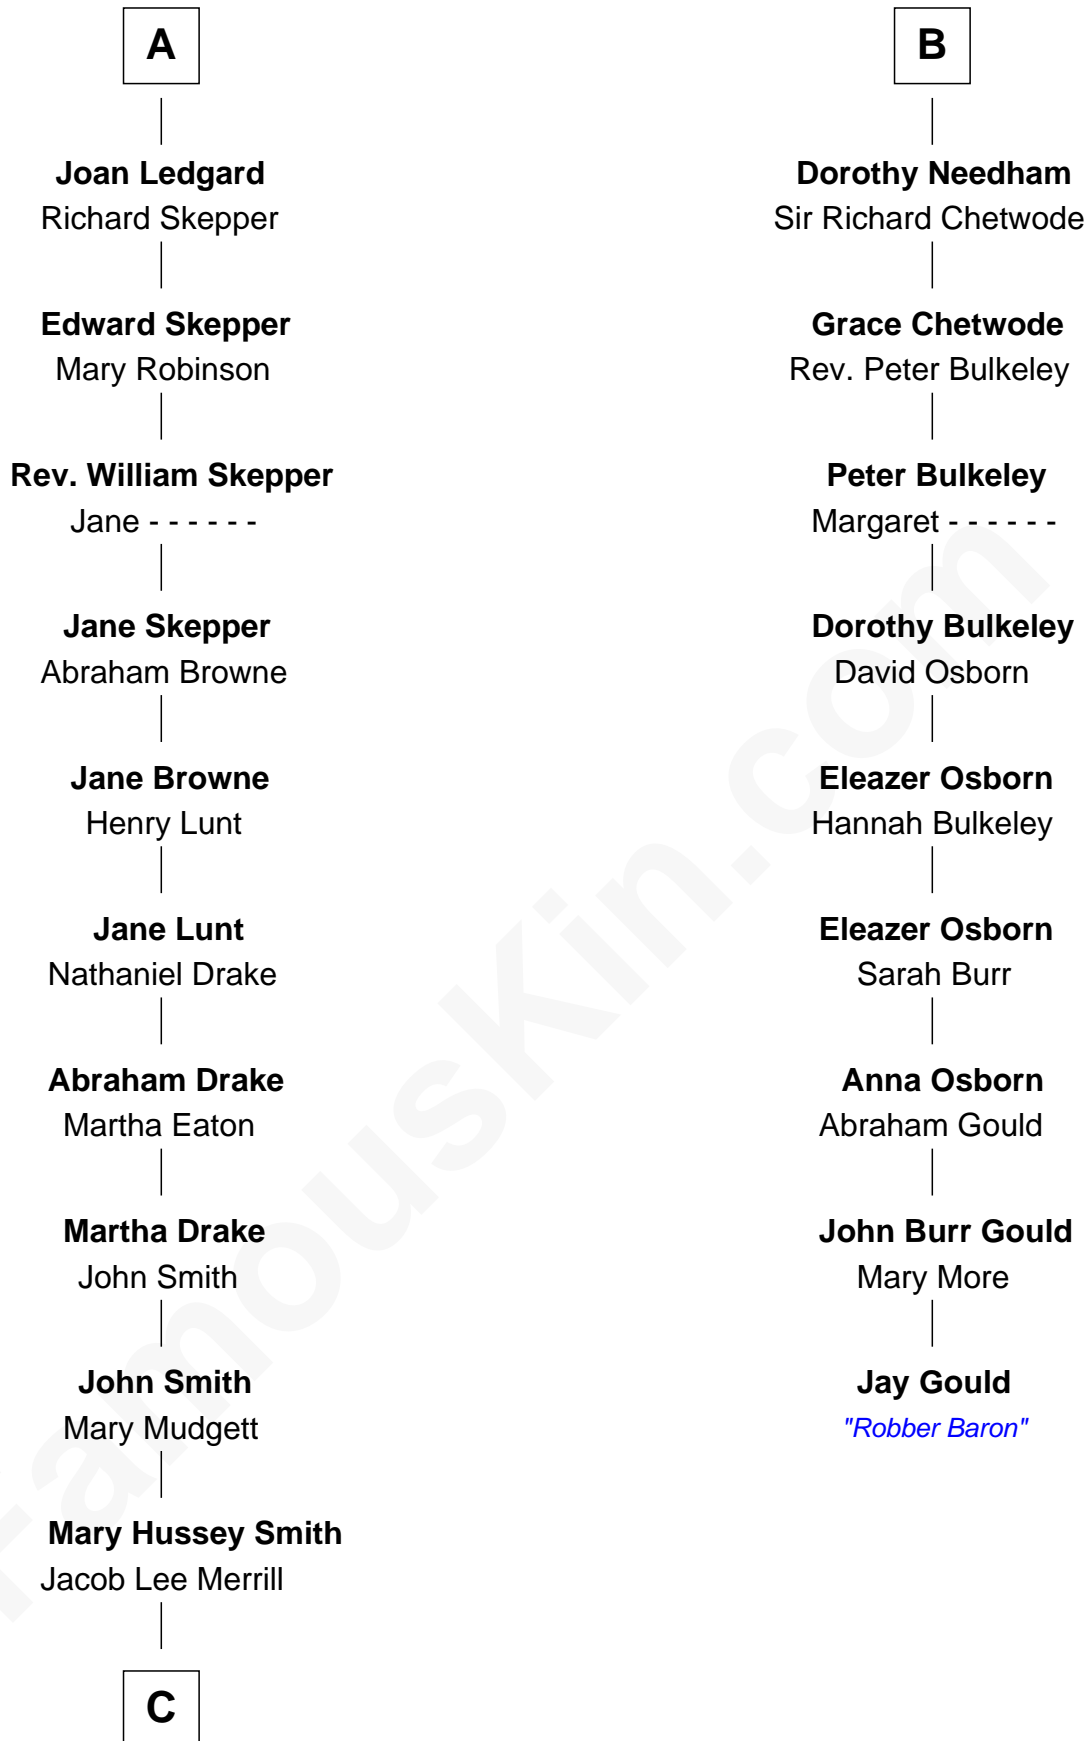

FamousKin.com

Relationship Chart of

Meghan Markle

Duchess of Sussex, TV Actress

15th cousin 6 times removed of

Jay Gould

American Railroad "Robber Baron"

C

George David Merrill

Mary Bird

Gertrude May Merrill

Fred George Sanders

Doris Mary Rita Sanders

Gordon Arnold Markle

Thomas Wayne Markle

Doria Loyce Ragland