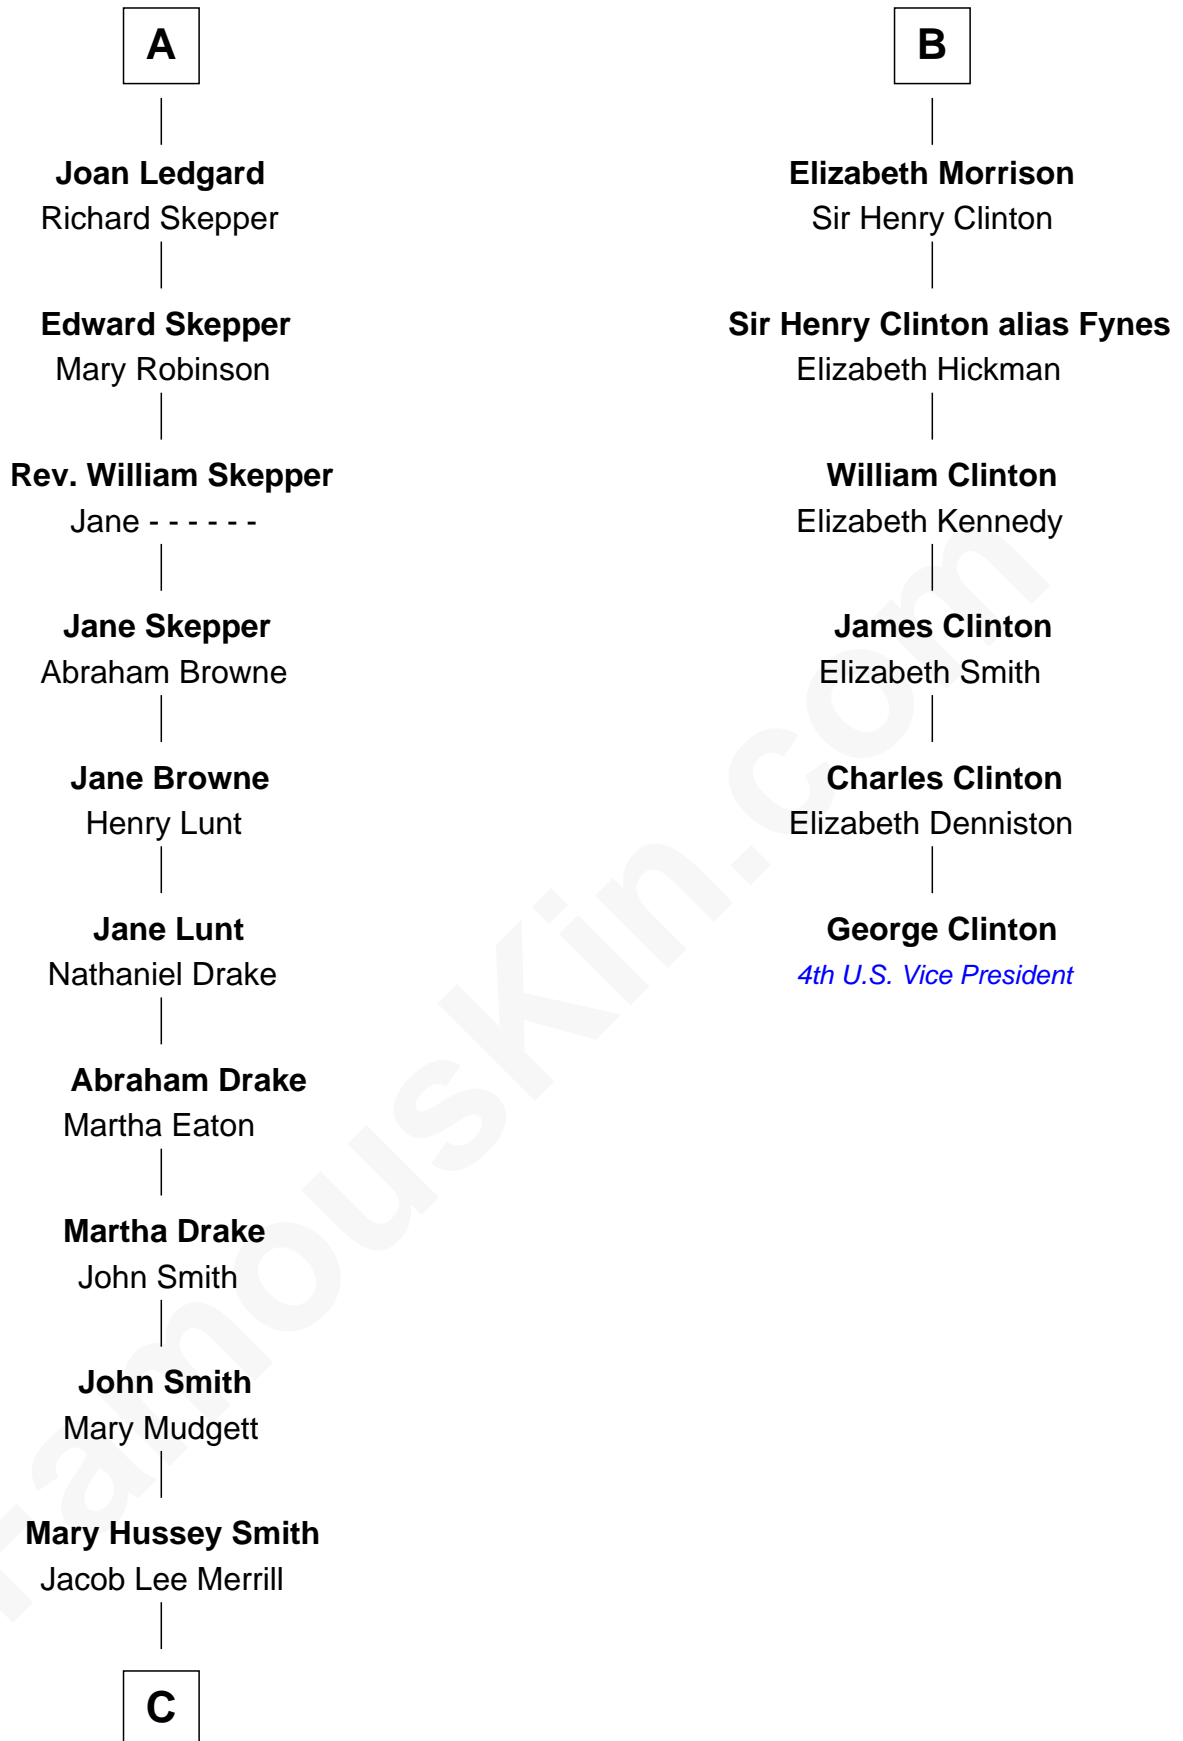

FamousKin.com

Relationship Chart of

Meghan Markle

Duchess of Sussex, TV Actress

12th cousin 9 times removed of

George Clinton

4th U.S. Vice President

C

George David Merrill

Mary Bird

Gertrude May Merrill

Fred George Sanders

Doris Mary Rita Sanders

Gordon Arnold Markle

Thomas Wayne Markle

Doria Loyce Ragland