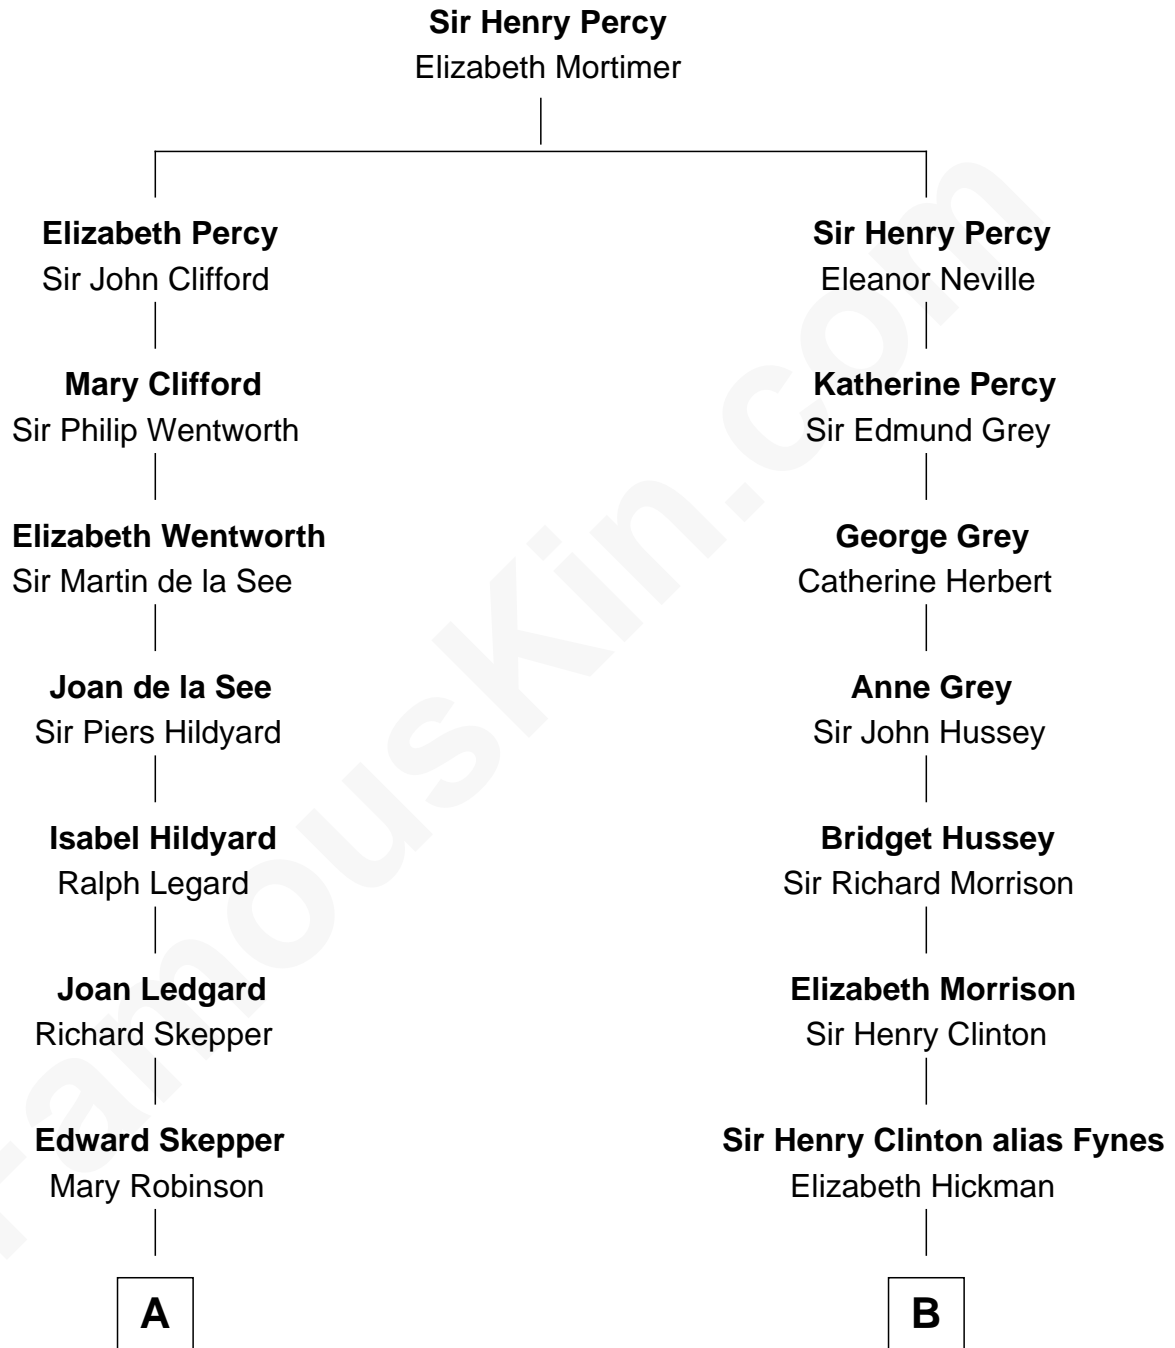

FamousKin.com

Relationship Chart of

Meghan Markle

Duchess of Sussex, TV Actress

11th cousin 8 times removed of

DeWitt Clinton

6th Governor of New York

C

—
Doris Mary Rita Sanders

Gordon Arnold Markle

—
Thomas Wayne Markle

Doria Loyce Ragland

—
Meghan Markle

Duchess of Sussex, TV Actress

FamousKin.com