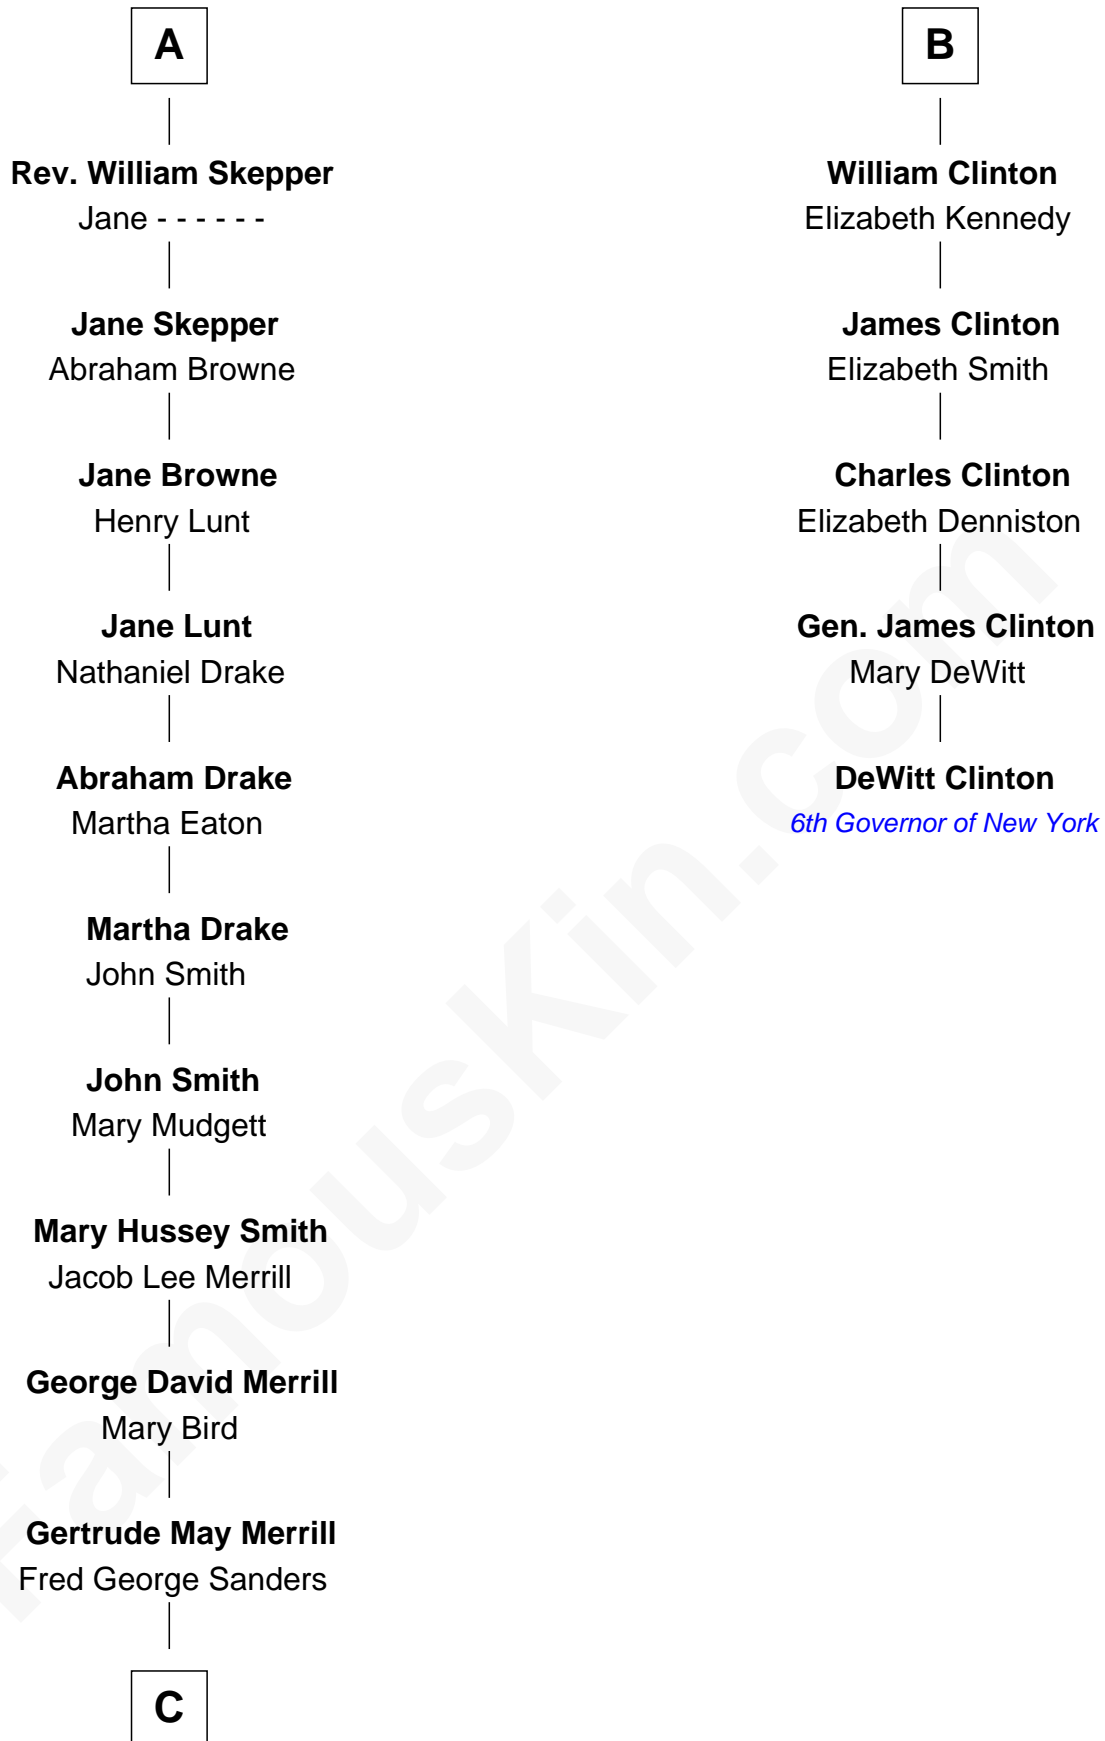

FamousKin.com

Relationship Chart of

Meghan Markle

Duchess of Sussex, TV Actress

11th cousin 8 times removed of

DeWitt Clinton

6th Governor of New York

C

—
Doris Mary Rita Sanders

Gordon Arnold Markle

—
Thomas Wayne Markle

Doria Loyce Ragland

—
Meghan Markle

Duchess of Sussex, TV Actress

FamousKin.com