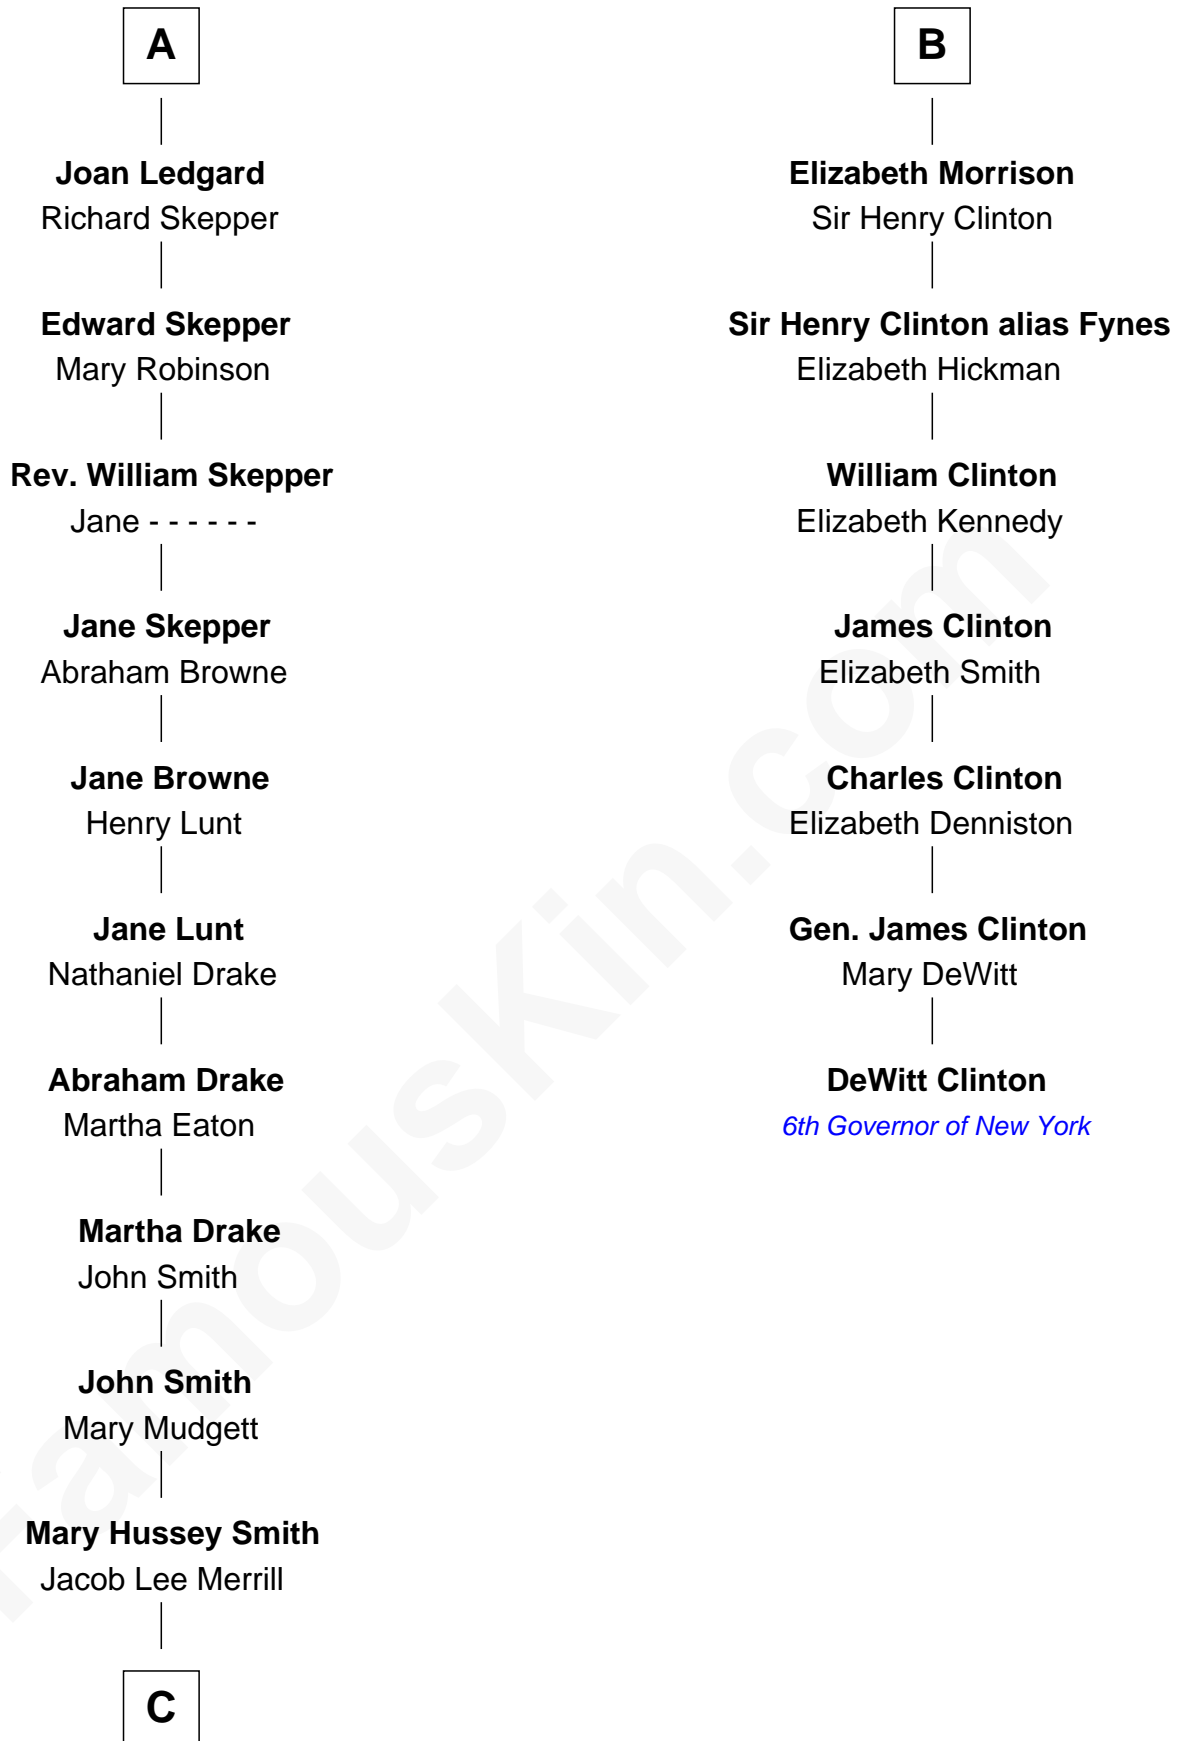

FamousKin.com

Relationship Chart of

Meghan Markle

Duchess of Sussex, TV Actress

13th cousin 8 times removed of

DeWitt Clinton

6th Governor of New York

C

George David Merrill

Mary Bird

Gertrude May Merrill

Fred George Sanders

Doris Mary Rita Sanders

Gordon Arnold Markle

Thomas Wayne Markle

Doria Loyce Ragland