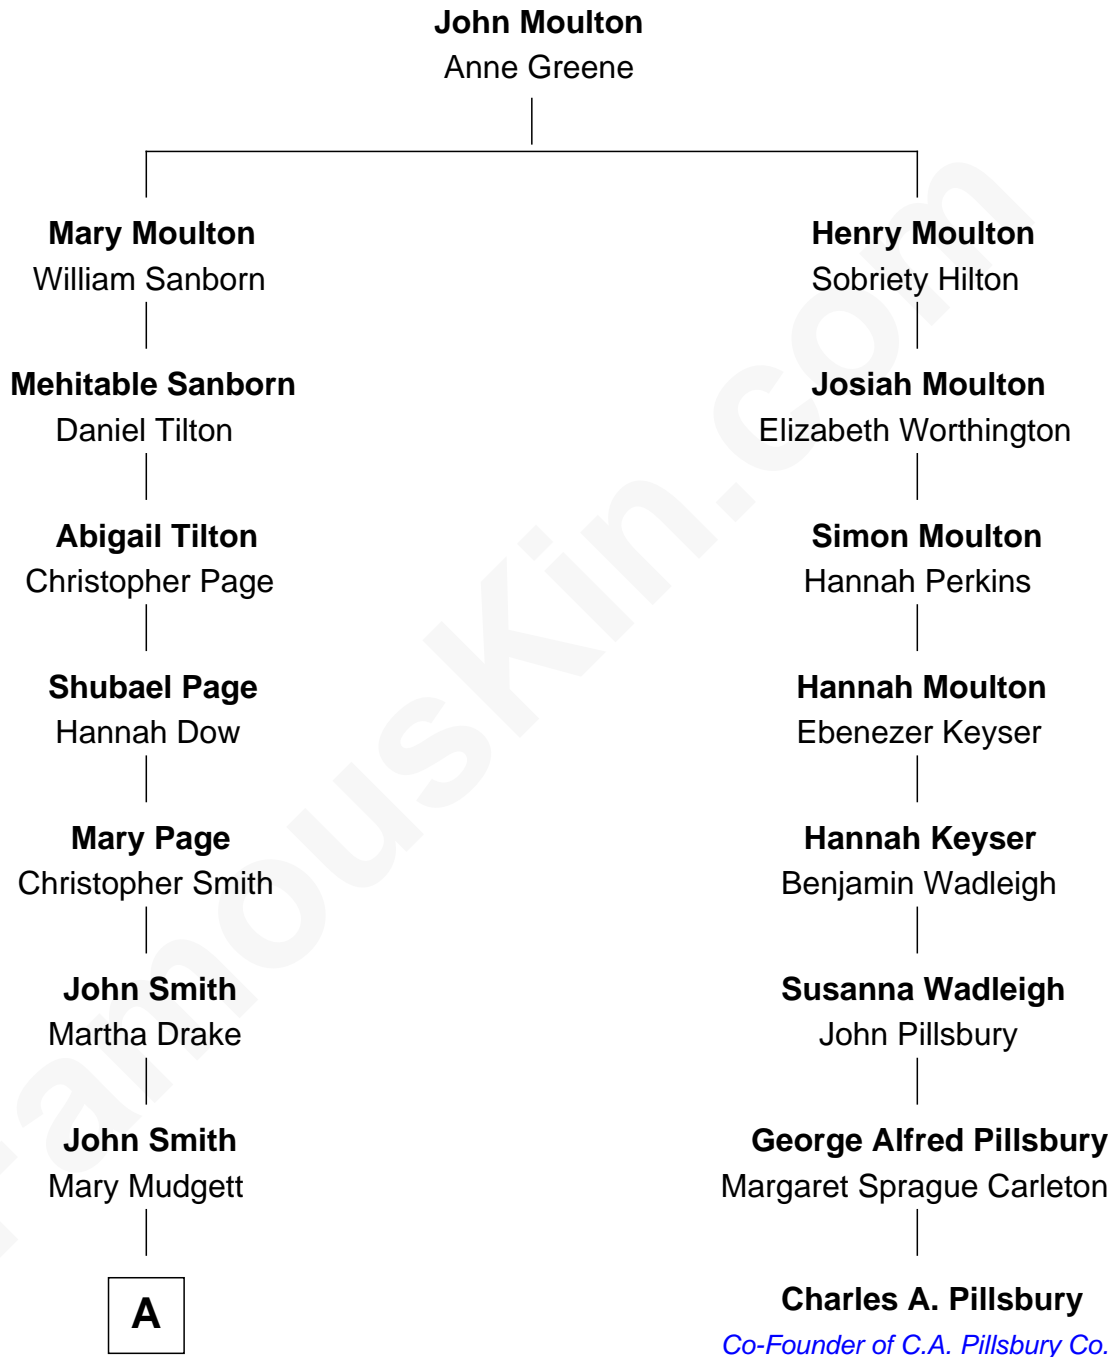

FamousKin.com

Relationship Chart of

Meghan Markle

Duchess of Sussex, TV Actress

7th cousin 5 times removed of

Charles A. Pillsbury

Co-Founder of C.A. Pillsbury Co.

A

—
Mary Hussey Smith

Jacob Lee Merrill

—
George David Merrill

Mary Bird

—
Gertrude May Merrill

Fred George Sanders

—
Doris Mary Rita Sanders

Gordon Arnold Markle

—
Thomas Wayne Markle

Doria Loyce Ragland

—
Meghan Markle

Duchess of Sussex, TV Actress

FamousKin.com