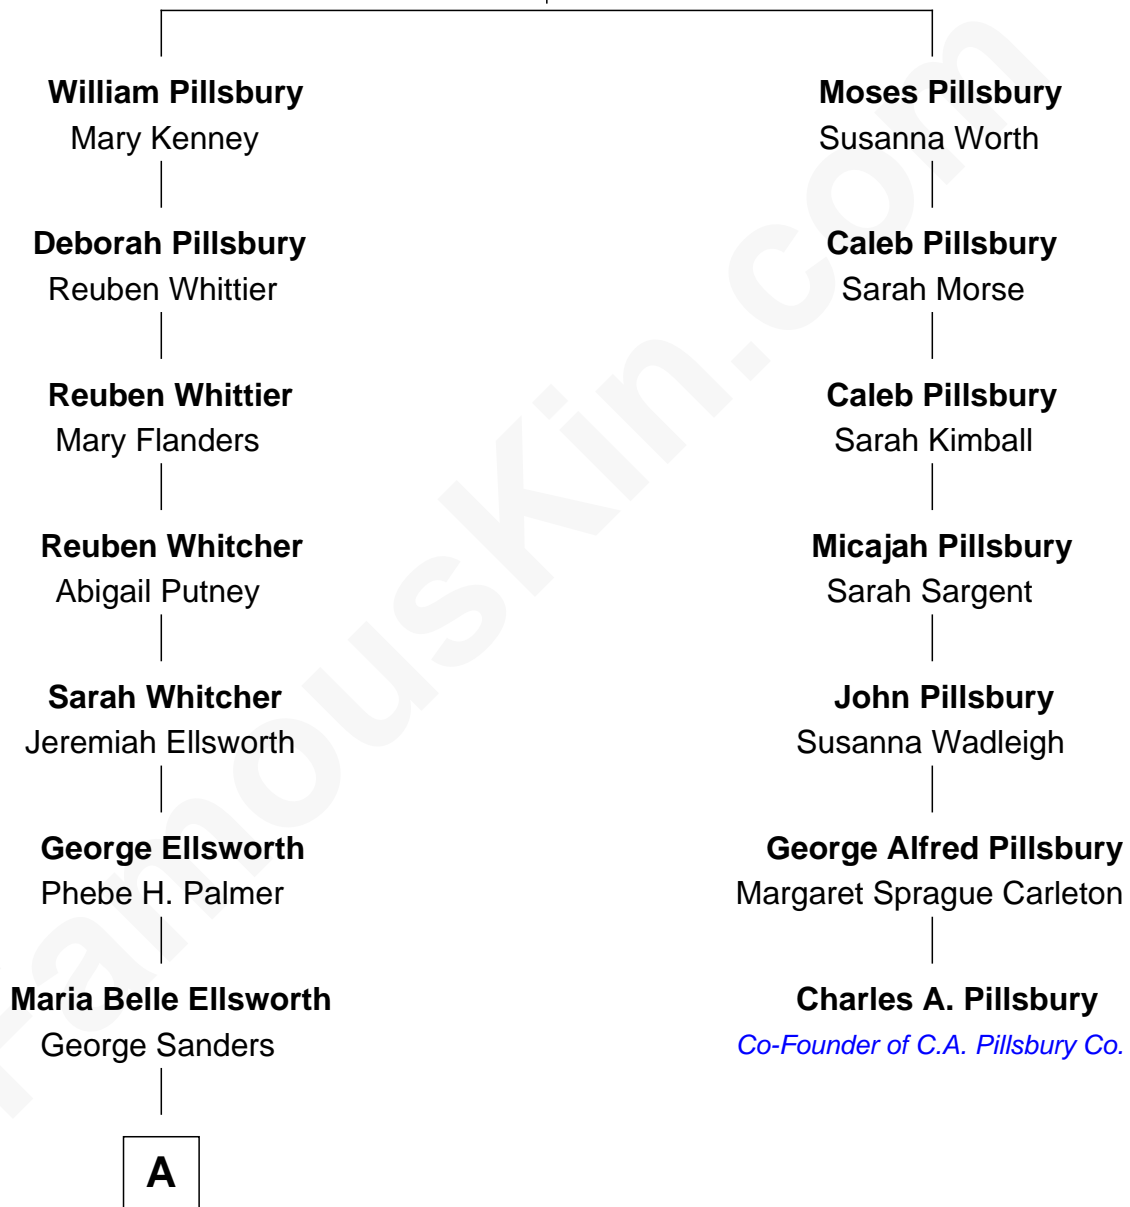

FamousKin.com

Relationship Chart of

Meghan Markle

Duchess of Sussex, TV Actress

6th cousin 4 times removed of

Charles A. Pillsbury

Co-Founder of C.A. Pillsbury Co.

William Pillsbury

Dorothy Crosby

A

—
Fred George Sanders

Gertrude May Merrill

—
Doris Mary Rita Sanders

Gordon Arnold Markle

—
Thomas Wayne Markle

Doria Loyce Ragland