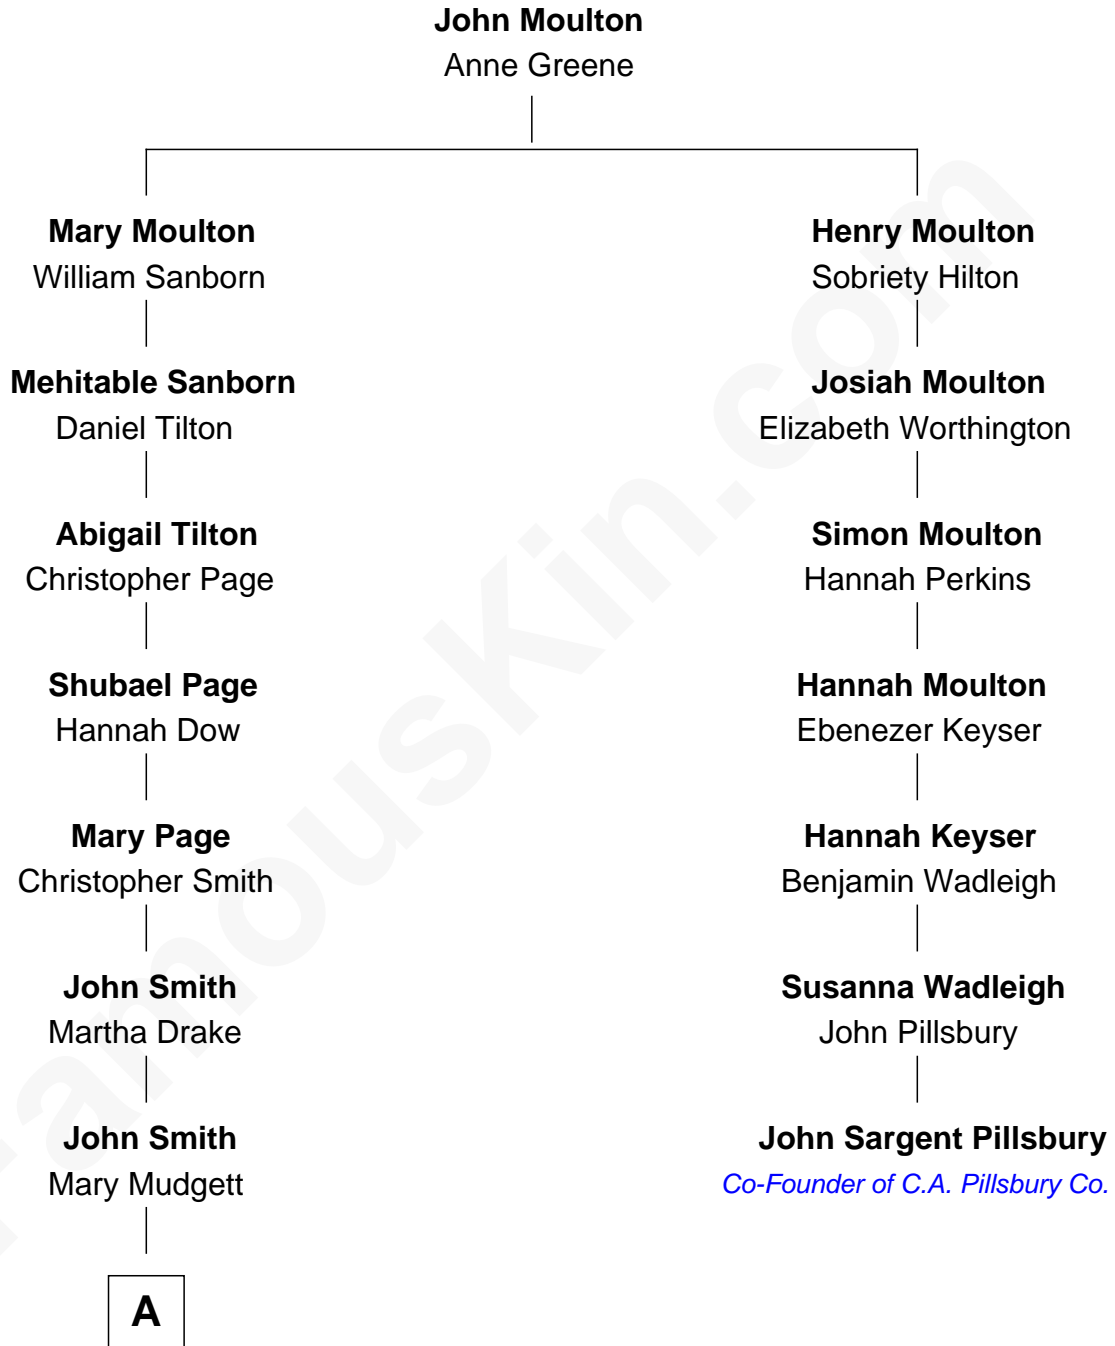

FamousKin.com

Relationship Chart of Meghan Markle

Duchess of Sussex, TV Actress

6th cousin 6 times removed of

John Sargent Pillsbury

Co-Founder of C.A. Pillsbury Co.

A

—
Mary Hussey Smith

Jacob Lee Merrill

—
George David Merrill

Mary Bird

—
Gertrude May Merrill

Fred George Sanders

—
Doris Mary Rita Sanders

Gordon Arnold Markle

—
Thomas Wayne Markle