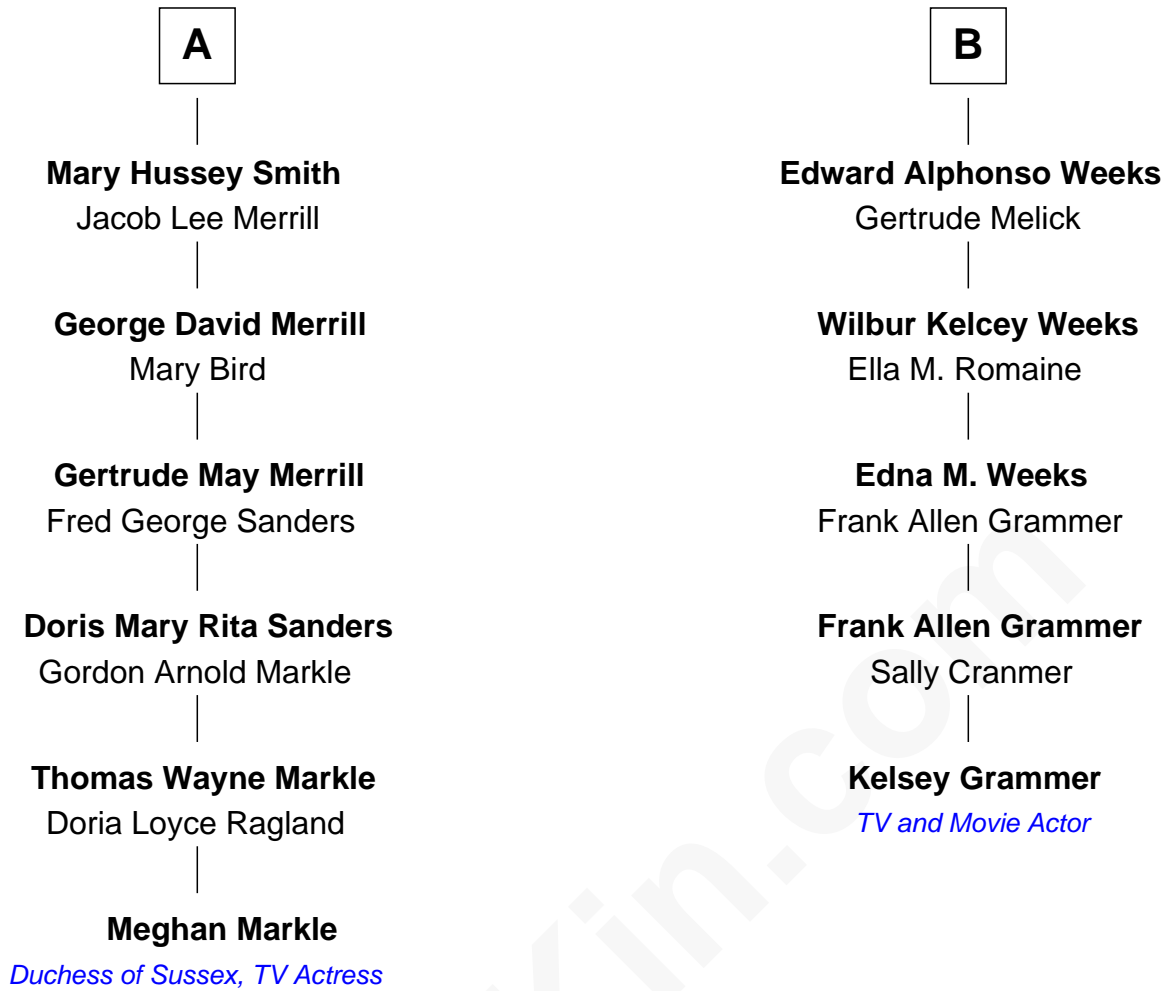

FamousKin.com

Relationship Chart of

Meghan Markle

Duchess of Sussex, TV Actress

11th cousin 1 time removed of

Kelsey Grammer
TV and Movie Actor

----- **Sanborne**

Ann Bachiler

Kelsey Grammer photo by [U.S. Navy Photographer's Mate 2nd Class Valerie S. Guffey](#)