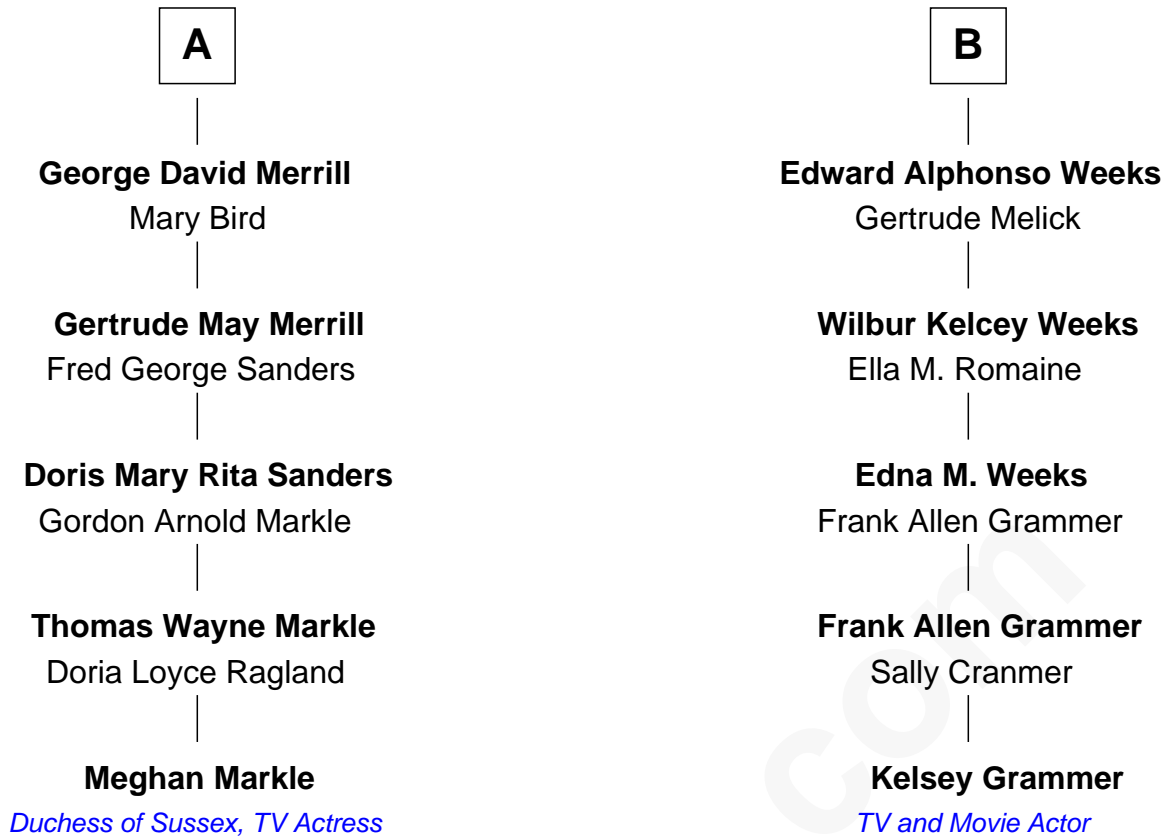

FamousKin.com Relationship Chart of

Meghan Markle

Duchess of Sussex, TV Actress

11th cousin of

Kelsey Grammer

TV and Movie Actor

Robert Page

Lucy - - - - -

Kelsey Grammer photo by [U.S. Navy Photographer's Mate 2nd Class Valerie S. Guffey](#)