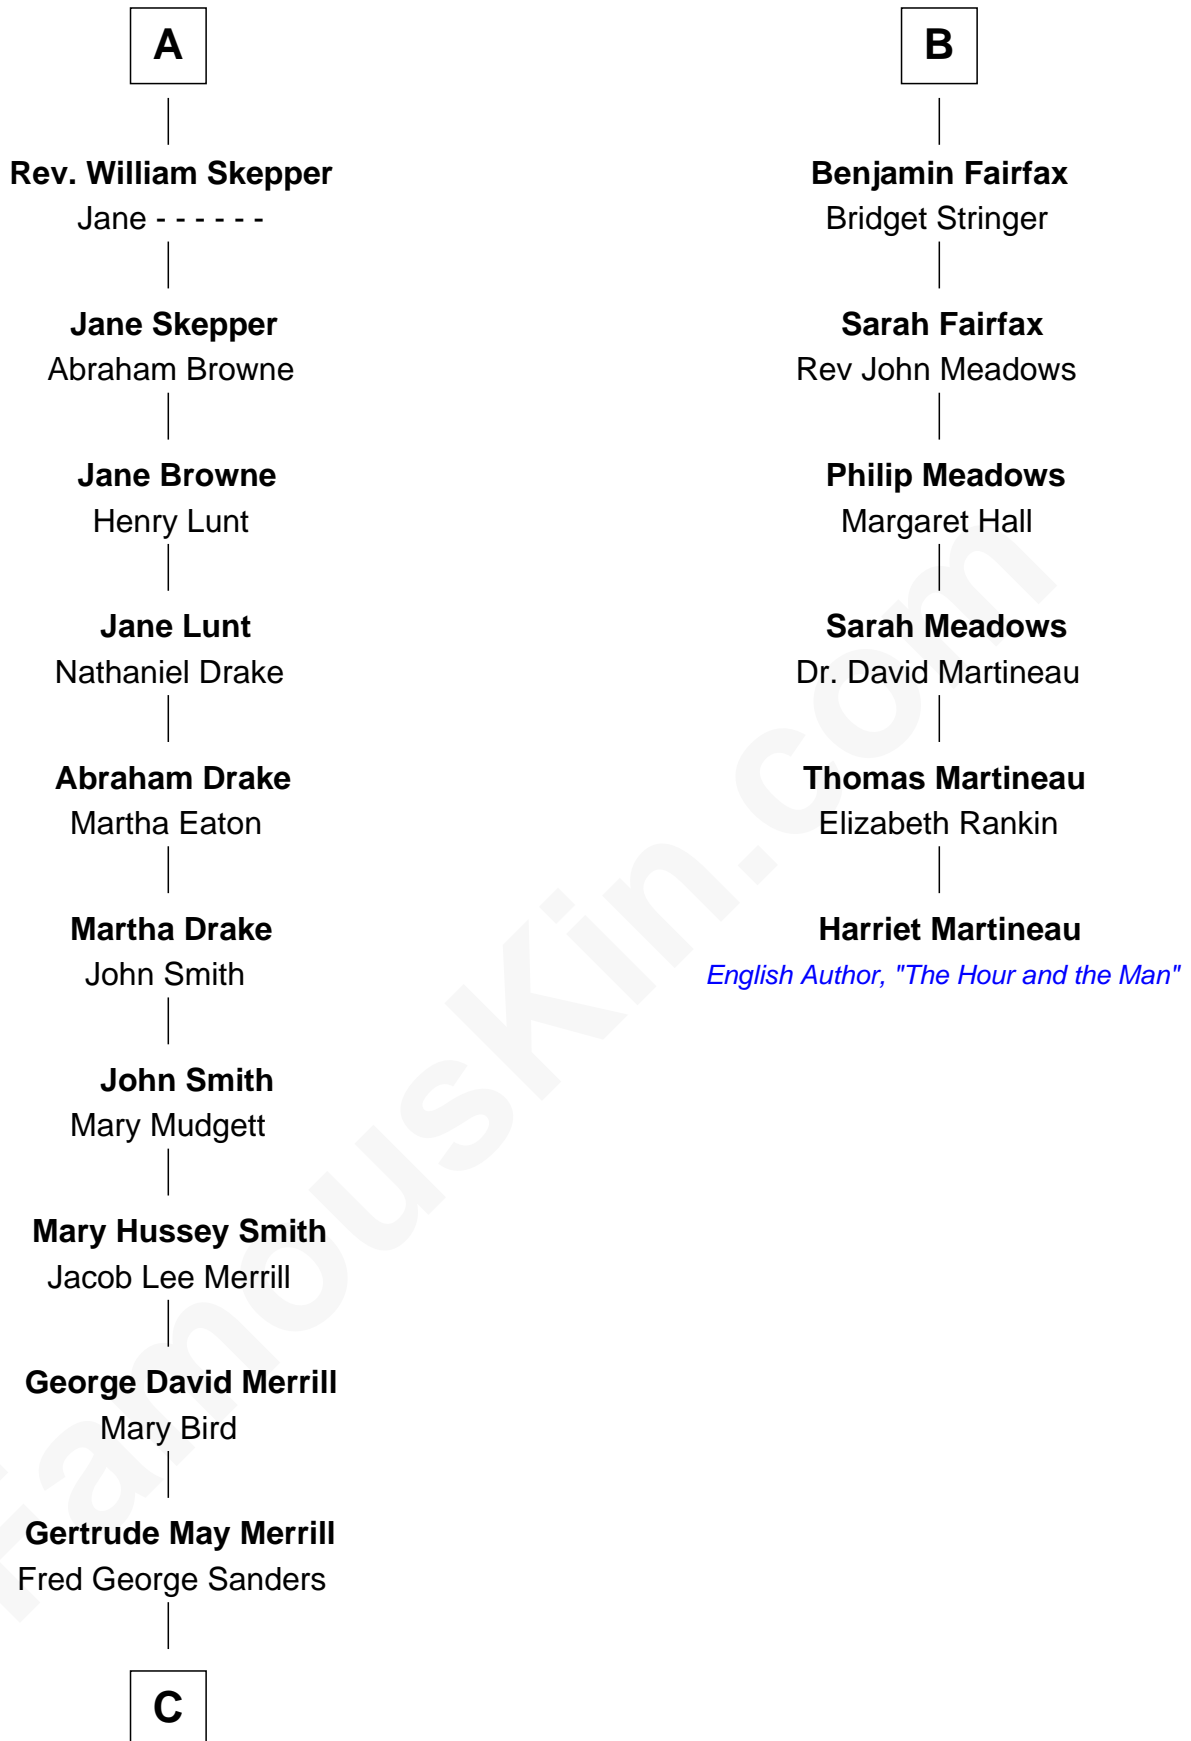

FamousKin.com

Relationship Chart of

Meghan Markle

Duchess of Sussex, TV Actress

12th cousin 7 times removed of

Harriet Martineau

Author of The Hour and the Man

C