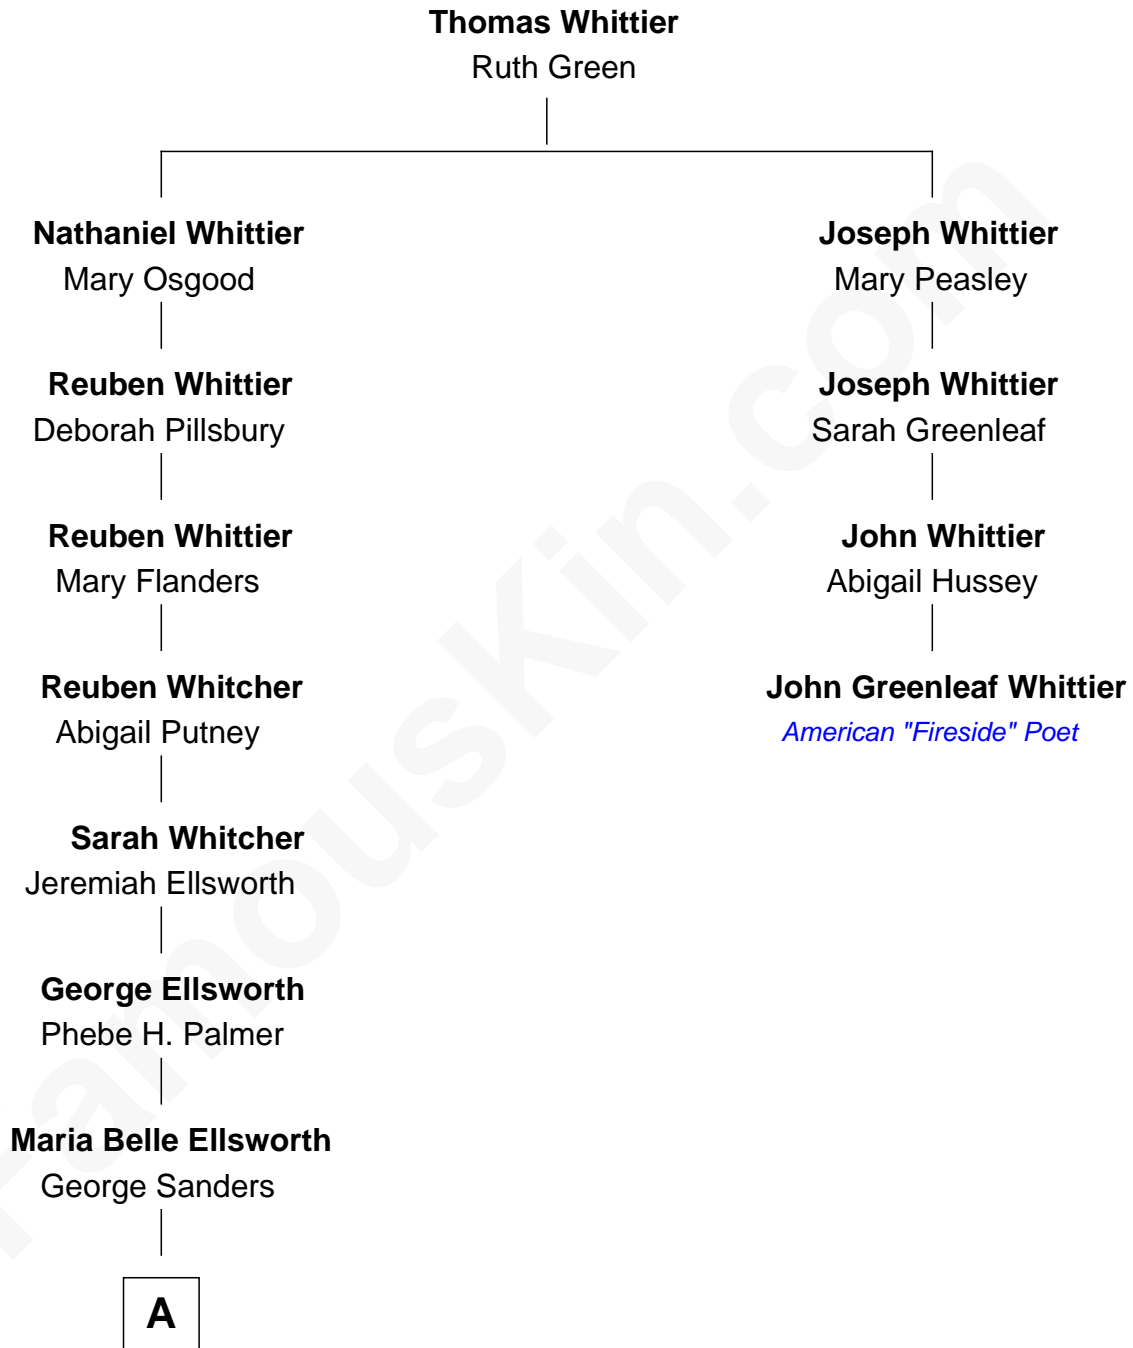

FamousKin.com

Relationship Chart of Meghan Markle

Duchess of Sussex, TV Actress

3rd cousin 7 times removed of

John Greenleaf Whittier

American "Fireside" Poet

A

—
Fred George Sanders

Gertrude May Merrill

—
Doris Mary Rita Sanders

Gordon Arnold Markle

—
Thomas Wayne Markle

Doria Loyce Ragland

—
Meghan Markle

Duchess of Sussex, TV Actress

FamousKin.com