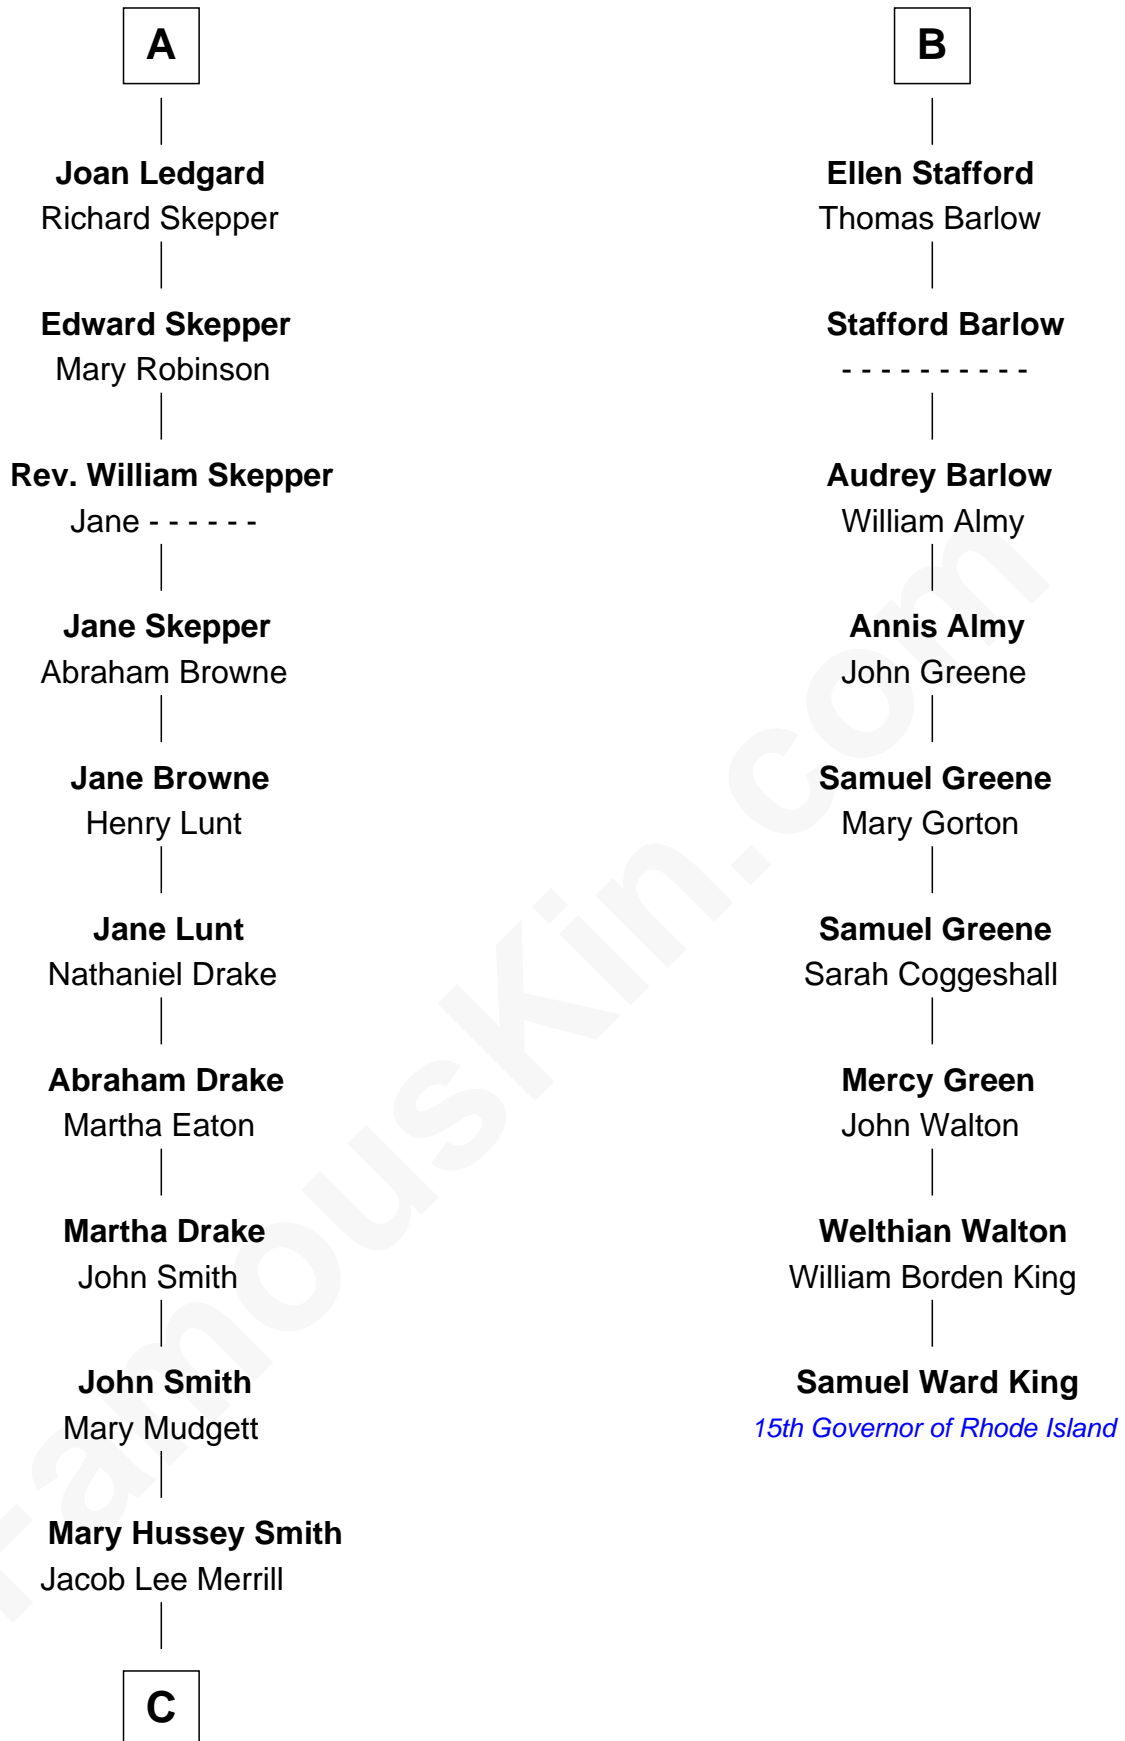

FamousKin.com

Relationship Chart of Meghan Markle

Duchess of Sussex, TV Actress

15th cousin 6 times removed of

Samuel Ward King

15th Governor of Rhode Island

C

George David Merrill

Mary Bird

Gertrude May Merrill

Fred George Sanders

Doris Mary Rita Sanders

Gordon Arnold Markle

Thomas Wayne Markle

Doria Loyce Ragland

Meghan Markle