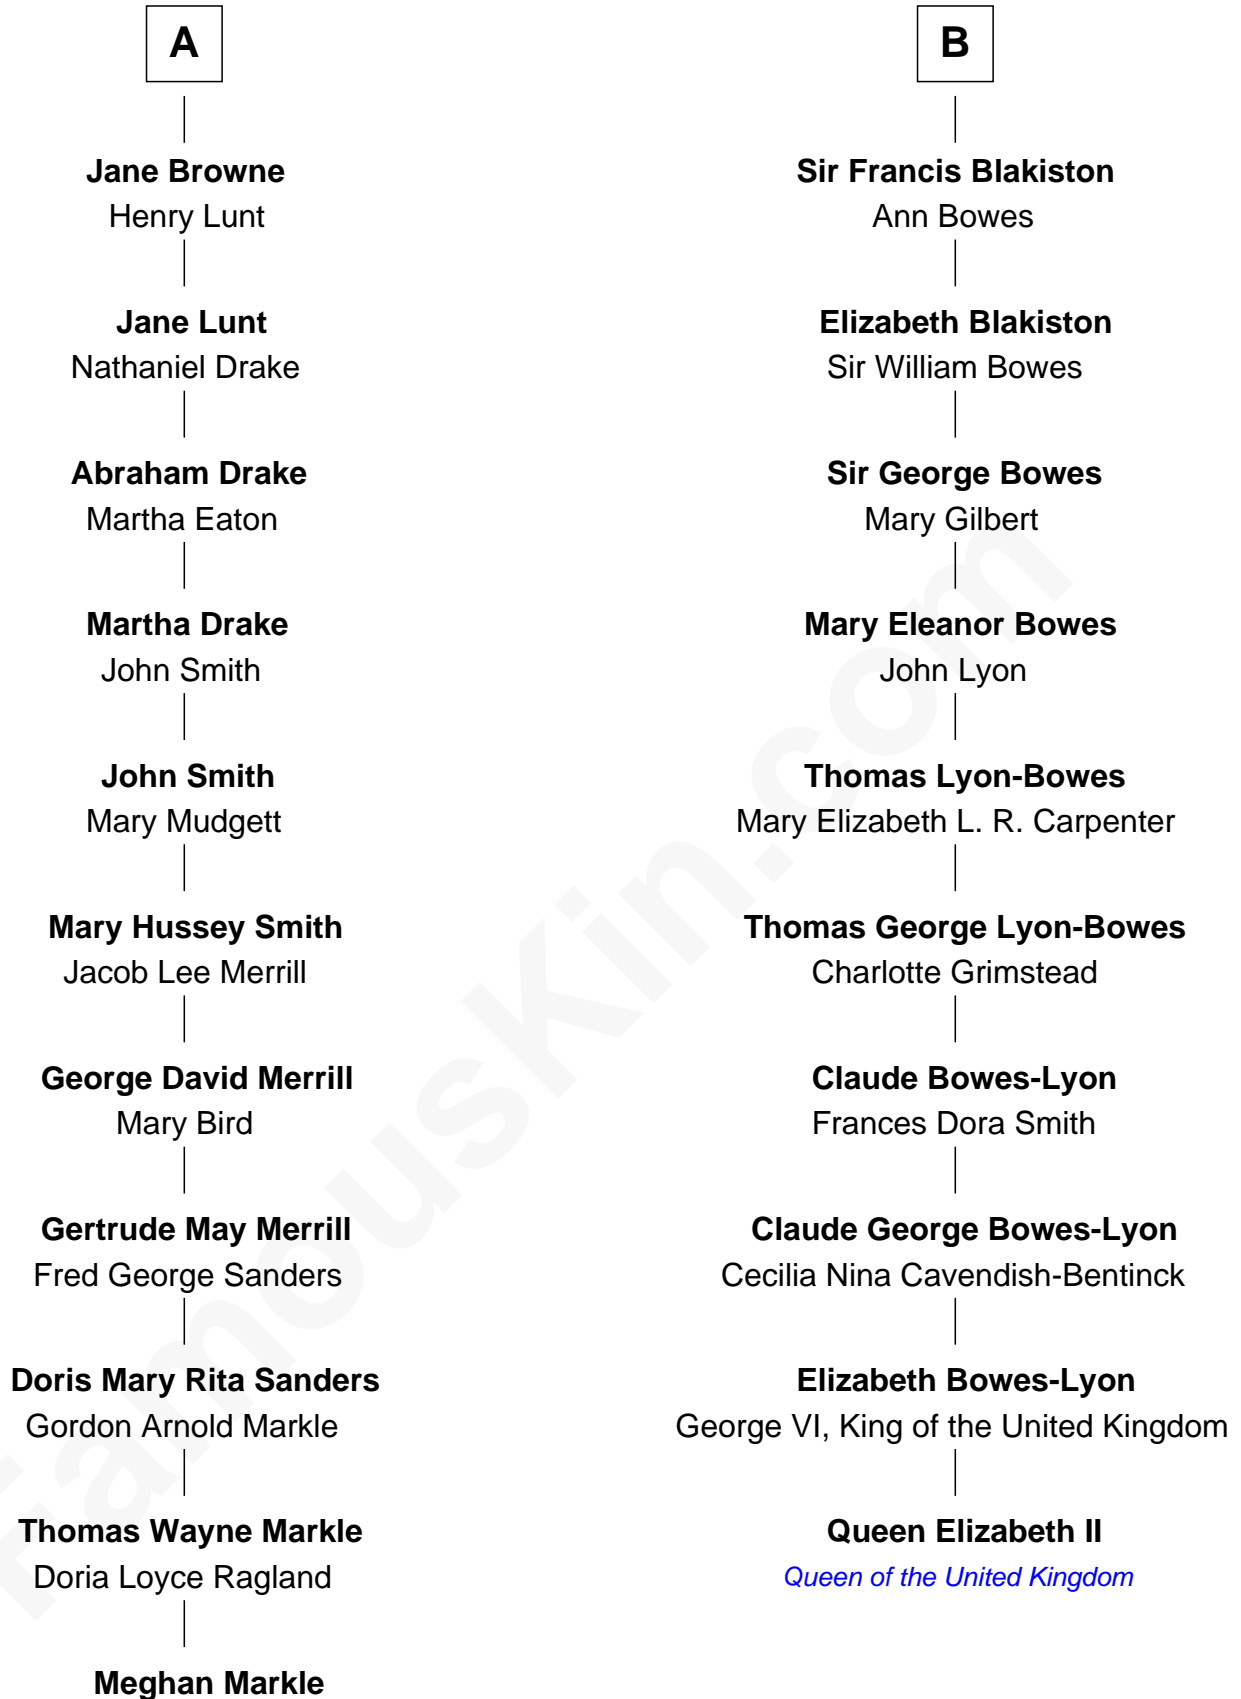

FamousKin.com

Relationship Chart of

Meghan Markle

Duchess of Sussex, TV Actress

16th cousin 1 time removed of

Queen Elizabeth II

Queen of the United Kingdom

Sir John Hastings

Anne Morley

Elizabeth Hastings

Sir Robert Hildyard

Sir Piers Hildyard

Joan de la See

Isabel Hildyard

Ralph Legard

Joan Ledgard

Richard Skepper

Edward Skepper

Mary Robinson

Rev. William Skepper

Jane - - - - -

Jane Skepper

Abraham Browne

A

Frances Eure

Robert Lambton

Jane Lambton

Sir William Blakiston

Sir Ralph Blakiston

Margaret Fenwick

B

Elizabeth II photo by [Eric Draper](#)