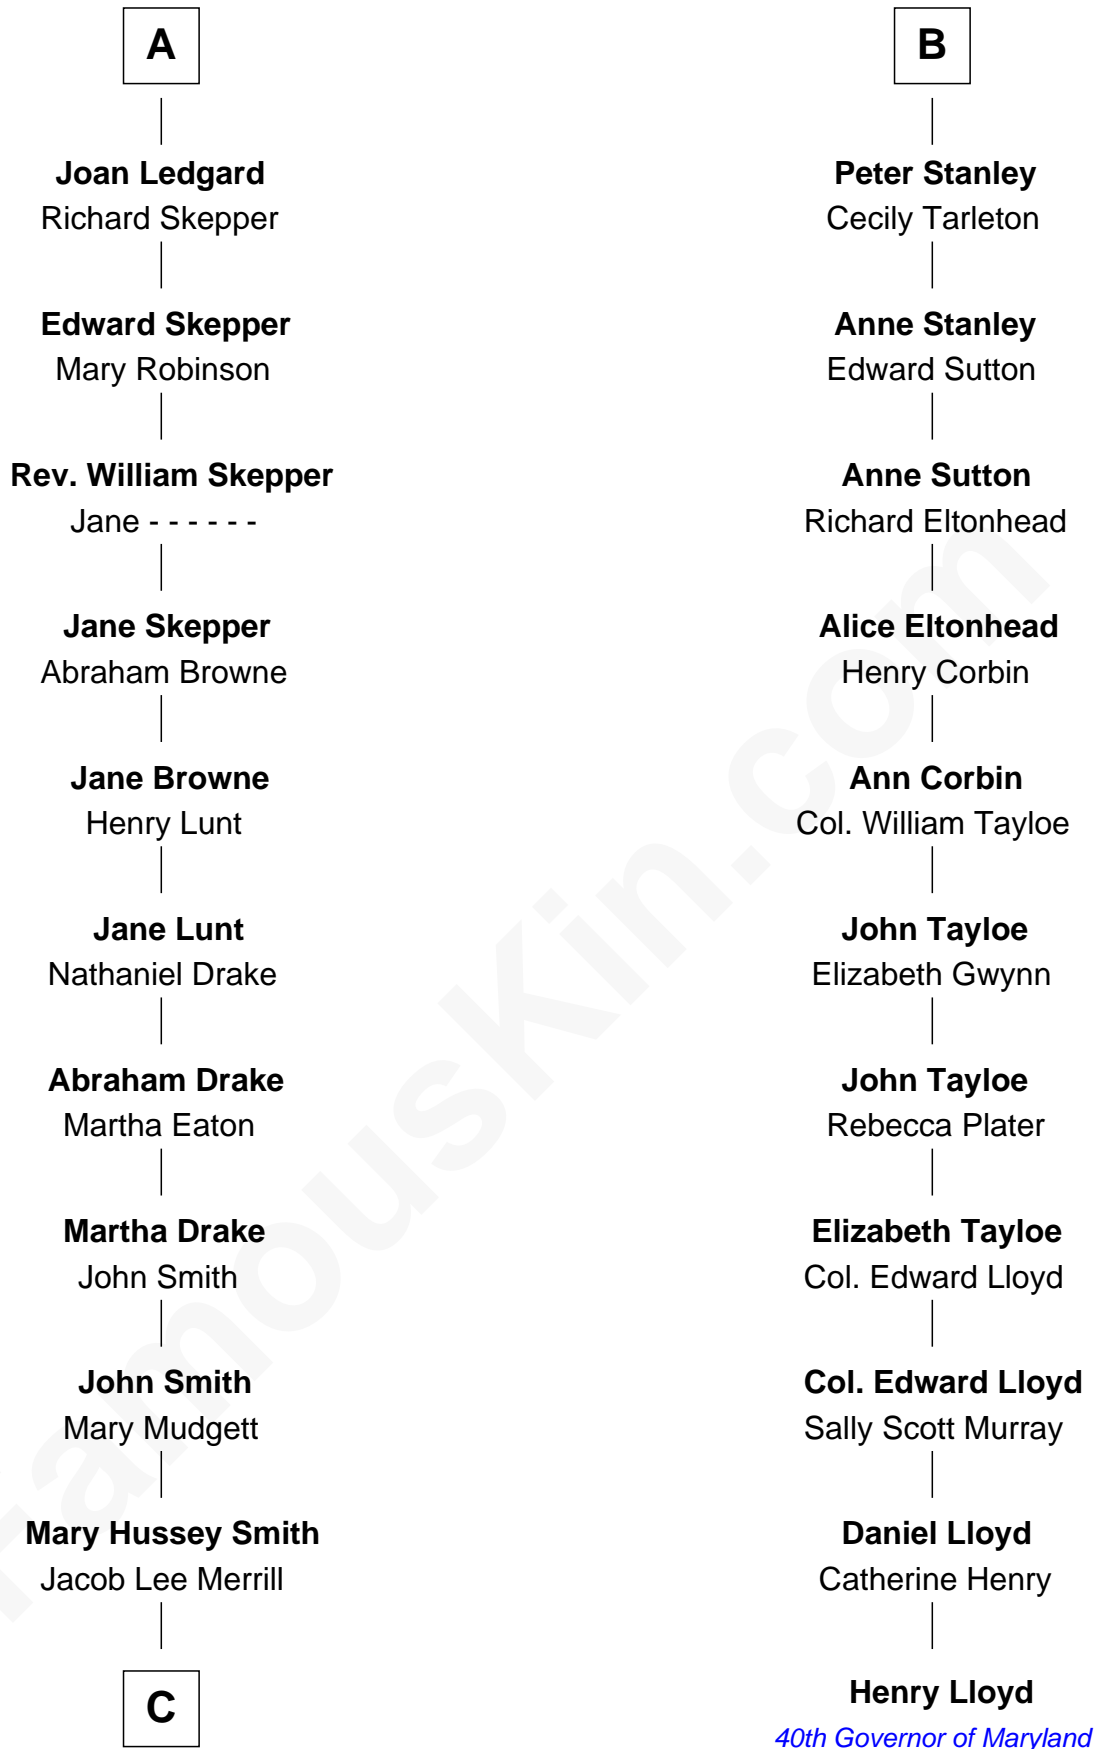

FamousKin.com

Relationship Chart of

Meghan Markle

Duchess of Sussex, TV Actress

17th cousin 4 times removed of

Henry Lloyd

40th Governor of Maryland

Ralph de Stafford

Isabel de la Pole
Thomas Morley

Maud de Swinnerton
Sir John Savage

Anne Morley
Sir John Hastings

Mary Savage
William Stanley

Elizabeth Hastings
Sir Robert Hildyard

William Stanley
Alice Hoghton

Sir Piers Hildyard
Joan de la See

Sir William Stanley
Agnes Grosvenor

Isabel Hildyard
Ralph Legard

Sir William Stanley
Anne Harington

A

B

C

George David Merrill

Mary Bird