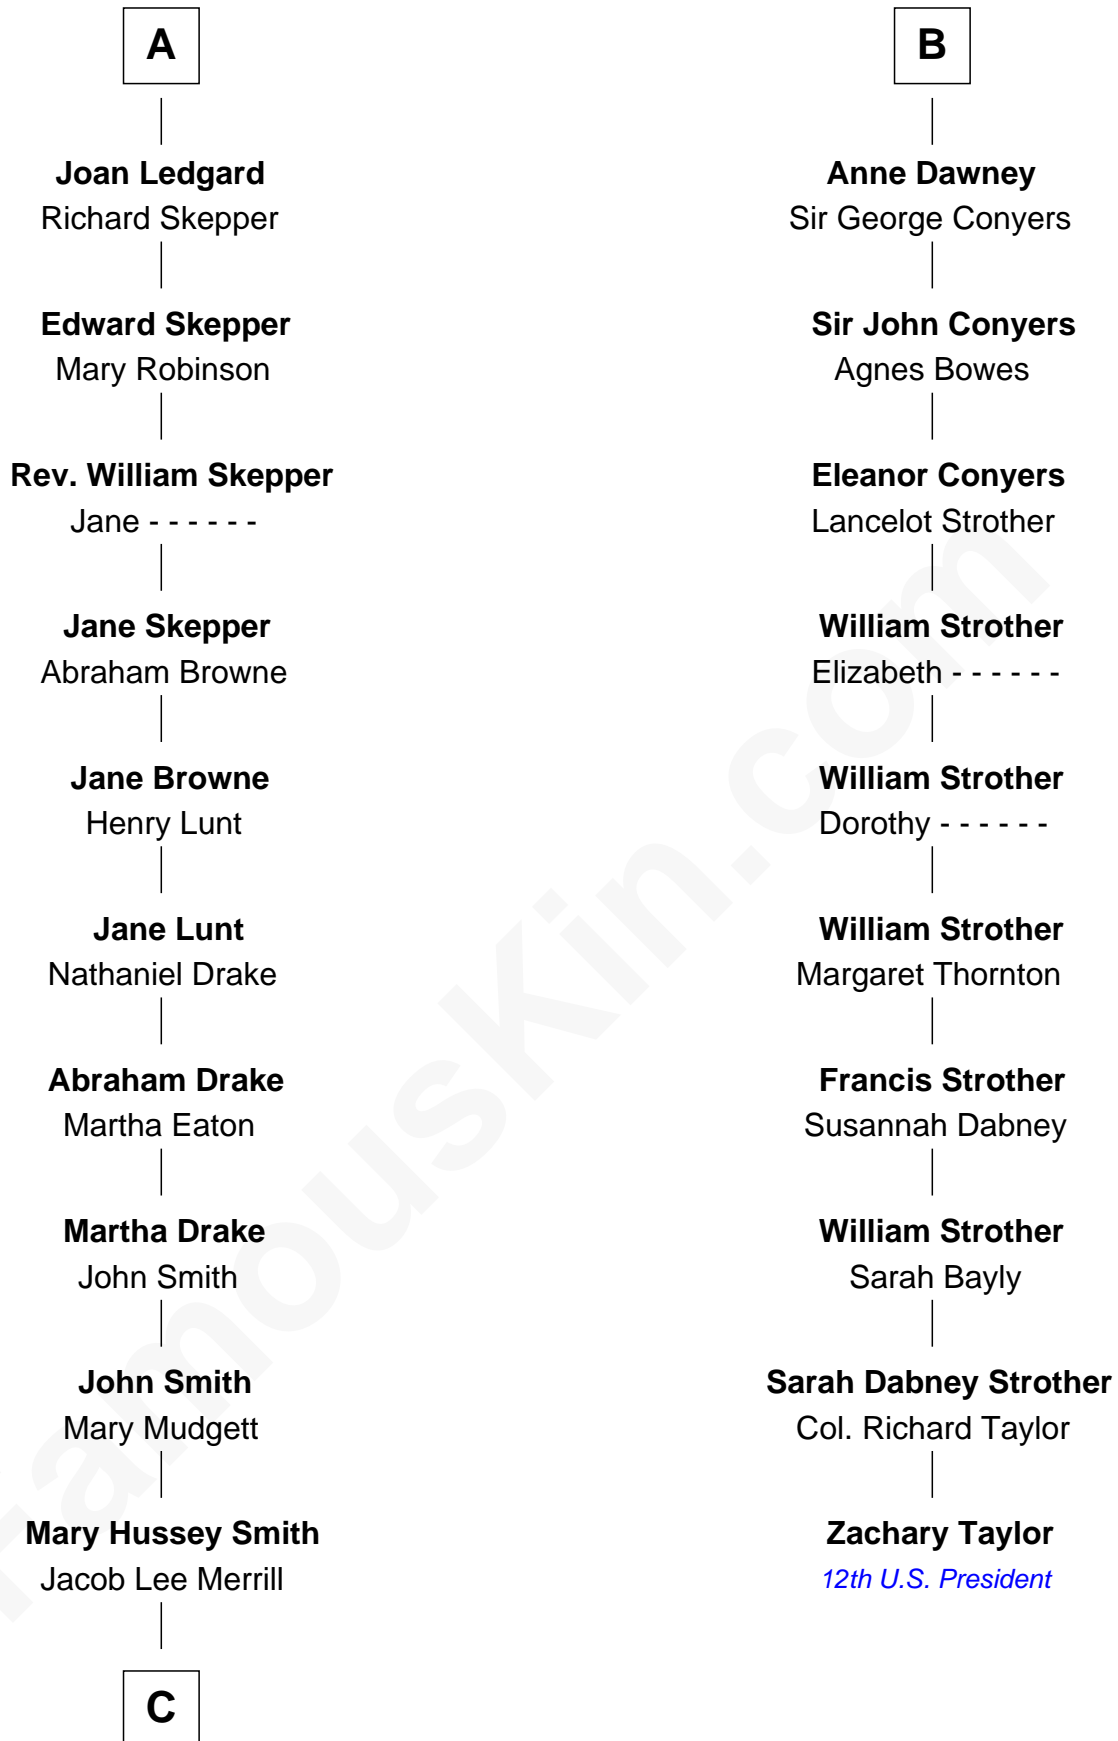

FamousKin.com

Relationship Chart of

Meghan Markle

Duchess of Sussex, TV Actress

16th cousin 5 times removed of

Zachary Taylor
12th U.S. President

C

George David Merrill

Mary Bird

Gertrude May Merrill

Fred George Sanders

Doris Mary Rita Sanders

Gordon Arnold Markle

Thomas Wayne Markle

Doria Loyce Ragland

Meghan Markle