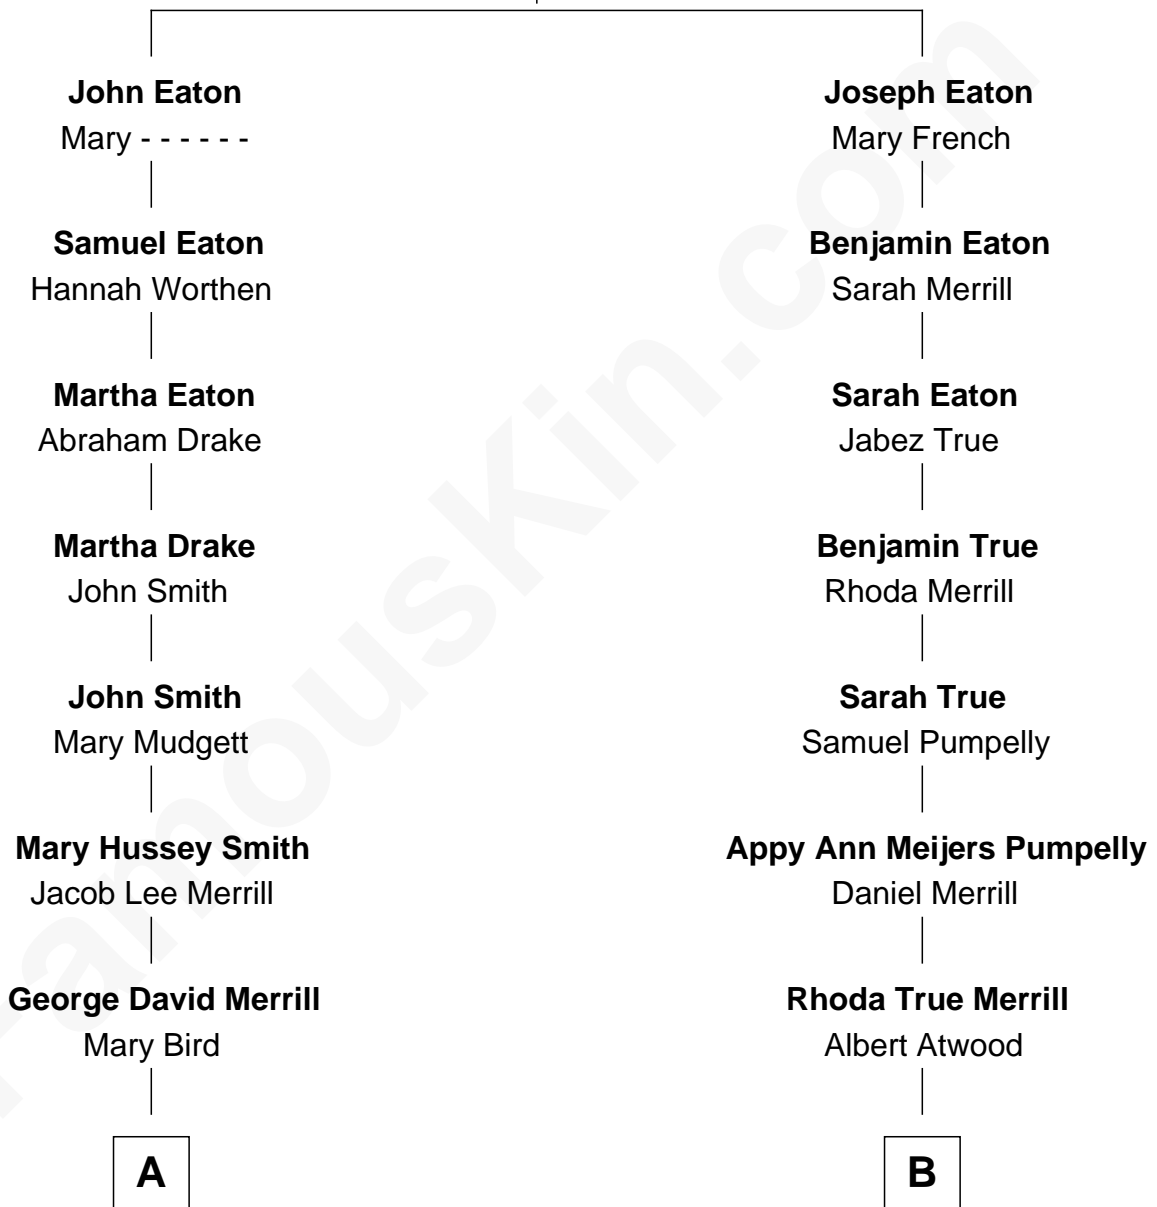

FamousKin.com

Relationship Chart of

Meghan Markle

Duchess of Sussex, TV Actress

10th cousin 1 time removed of

Dave Cowens

NBA Hall of Famer

John Eaton
Martha Rowlandson

A

Gertrude May Merrill

Fred George Sanders

Doris Mary Rita Sanders

Gordon Arnold Markle

Thomas Wayne Markle

Doria Loyce Ragland

Meghan Markle