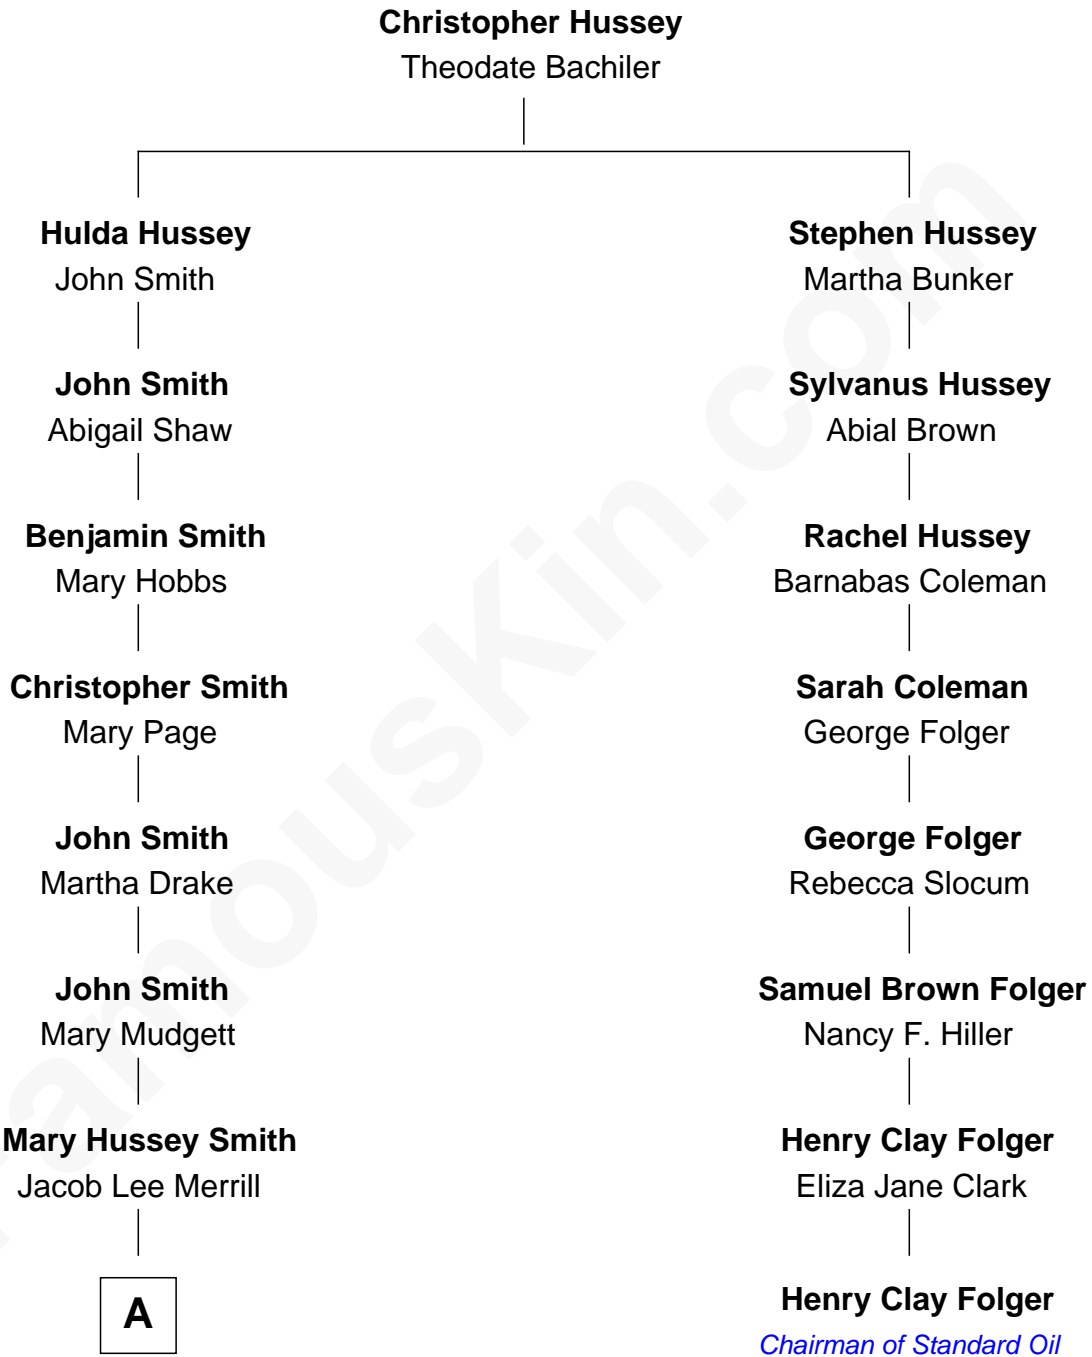

FamousKin.com

Relationship Chart of

Meghan Markle

Duchess of Sussex, TV Actress

7th cousin 4 times removed of

Henry Clay Folger

Founder of Folger Shakespeare Library and Chairman of Standard Oil

A

George David Merrill

Mary Bird

Gertrude May Merrill

Fred George Sanders

Doris Mary Rita Sanders

Gordon Arnold Markle

Thomas Wayne Markle

Doria Loyce Ragland