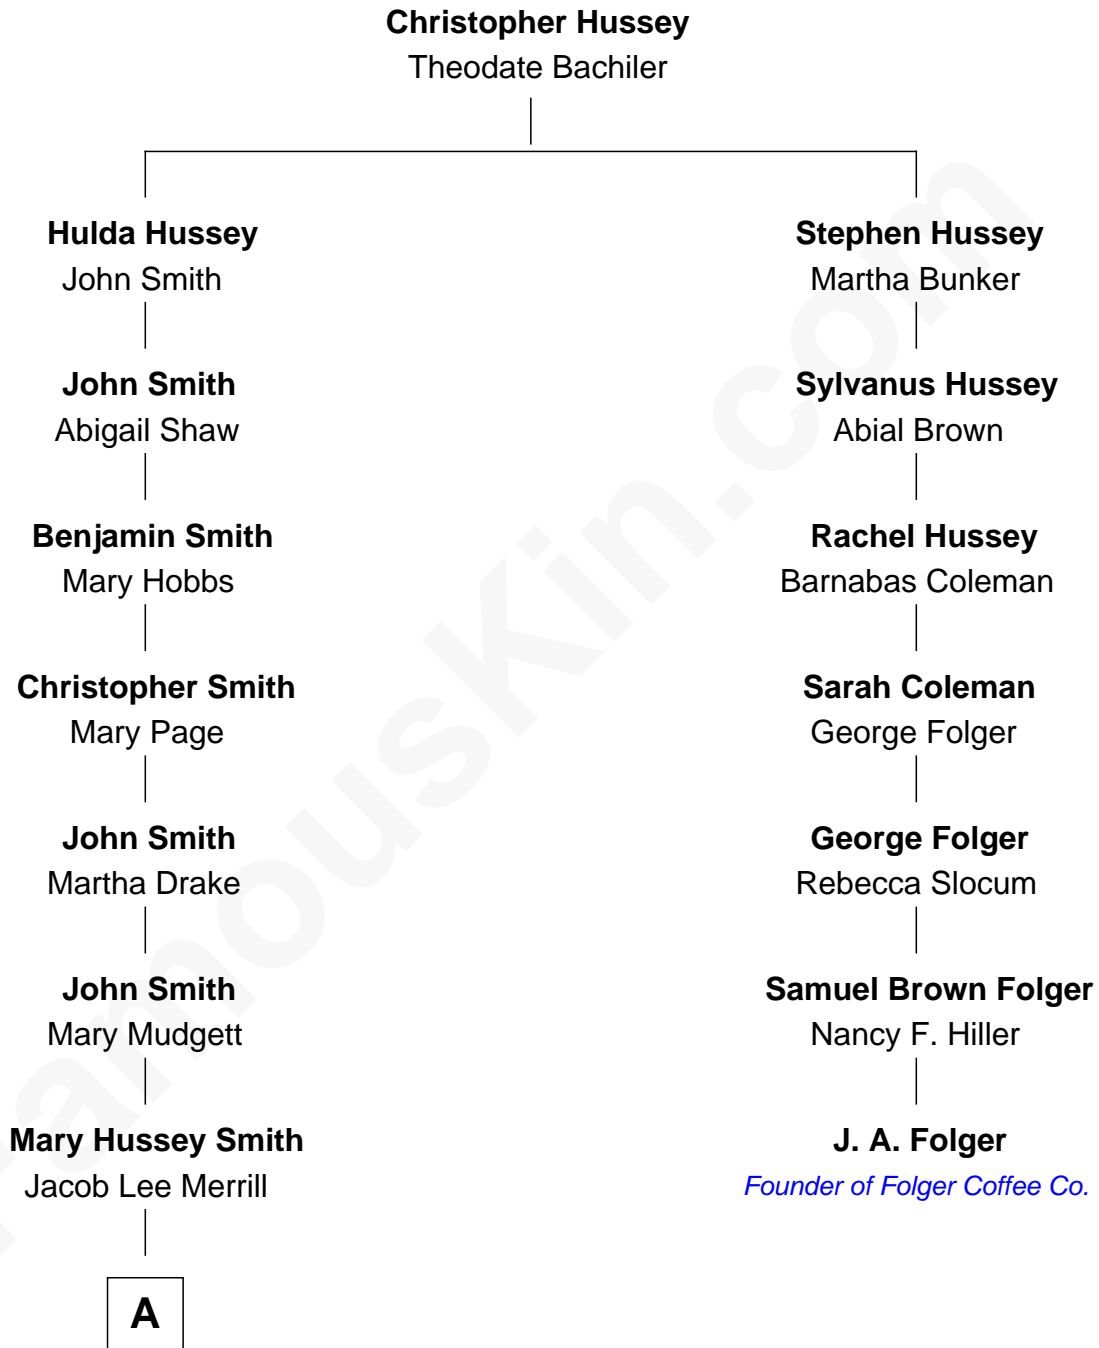

FamousKin.com

Relationship Chart of Meghan Markle

Duchess of Sussex, TV Actress

6th cousin 5 times removed of

J. A. Folger

Founder of Folger Coffee Company

A

George David Merrill

Mary Bird

Gertrude May Merrill

Fred George Sanders

Doris Mary Rita Sanders

Gordon Arnold Markle

Thomas Wayne Markle

Doria Loyce Ragland

Meghan Markle