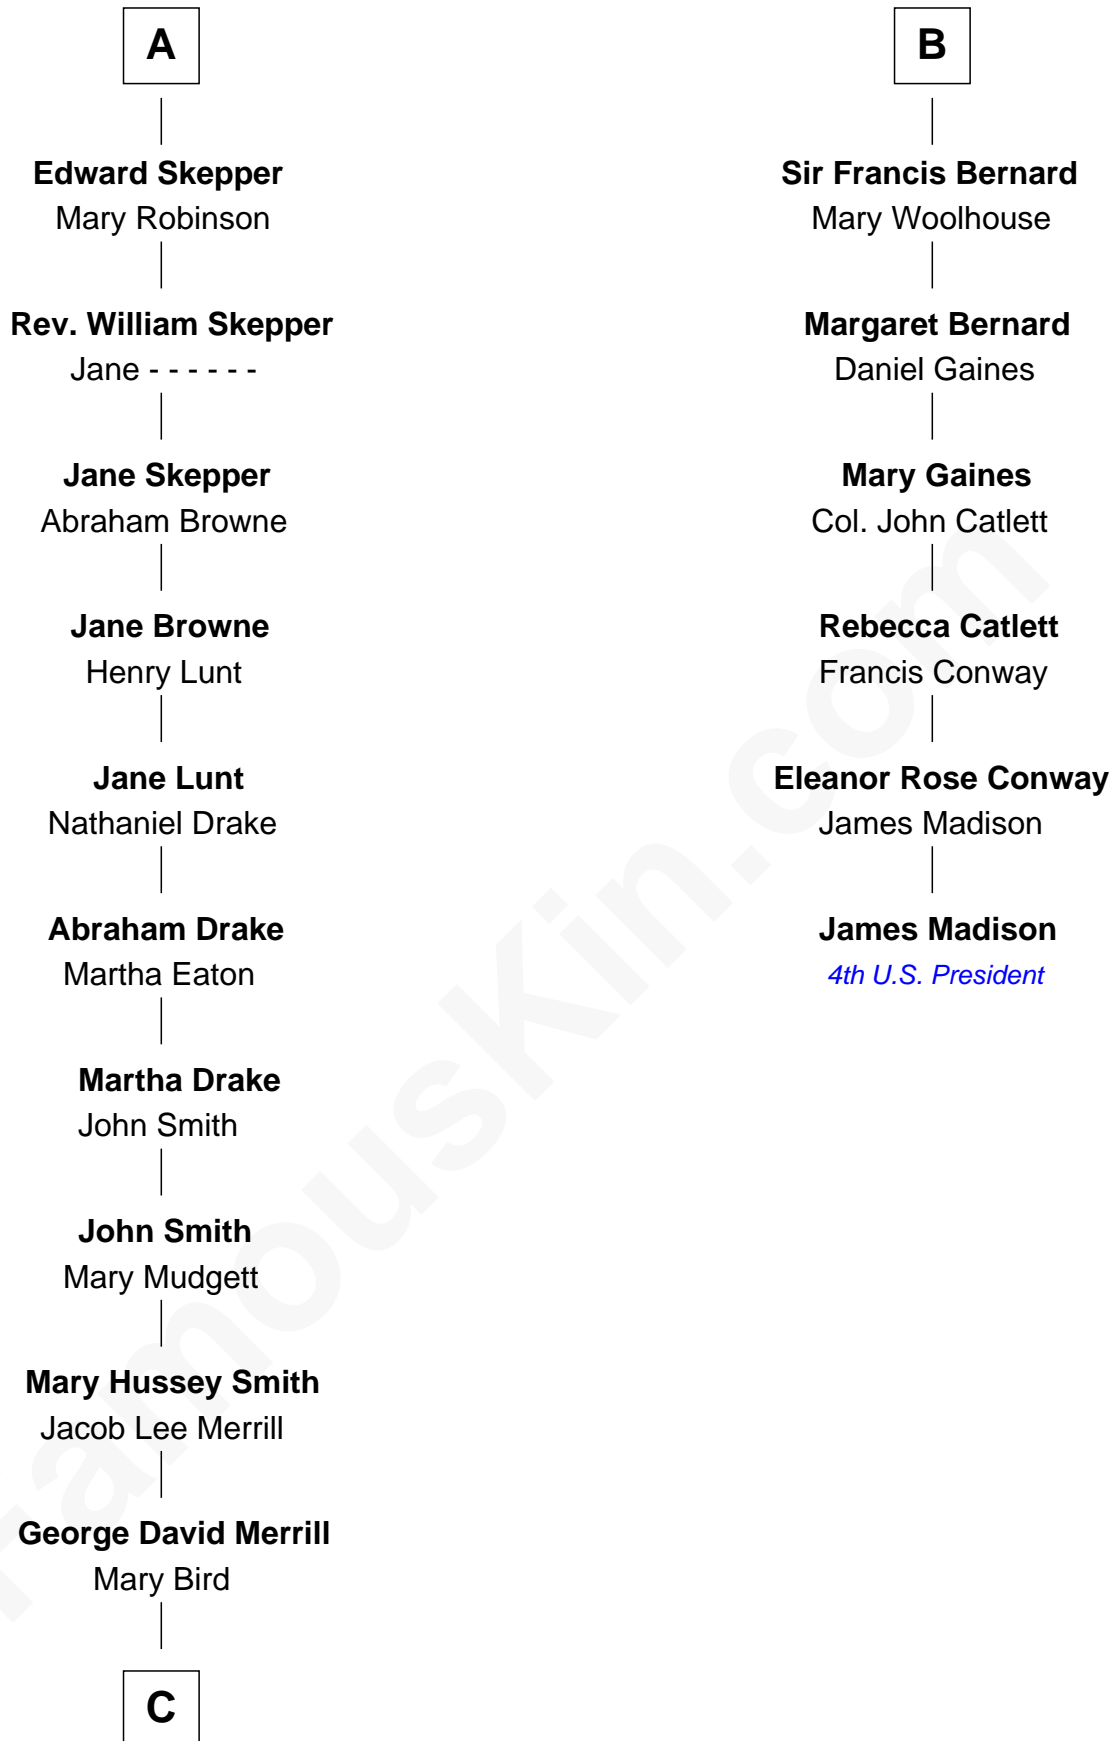

FamousKin.com

Relationship Chart of Meghan Markle

Duchess of Sussex, TV Actress

12th cousin 8 times removed of

James Madison

4th U.S. President

Sir Hugh de Stafford
Philippa de Beauchamp

Katherine de Stafford

Michael de la Pole

Isabel de la Pole

Thomas Morley

Anne Morley

Sir John Hastings

Elizabeth Hastings

Sir Robert Hildyard

Sir Piers Hildyard

Margaret de Neville

Sir Richard Scrope

Sir Henry le Scrope

Elizabeth le Scrope

Margaret Scrope

John Bernard

John Bernard

Margaret Daundelyn

John Bernard

Cecily Muscote

Francis Bernard

Alice Hazlewood

B

C

—
Gertrude May Merrill

Fred George Sanders